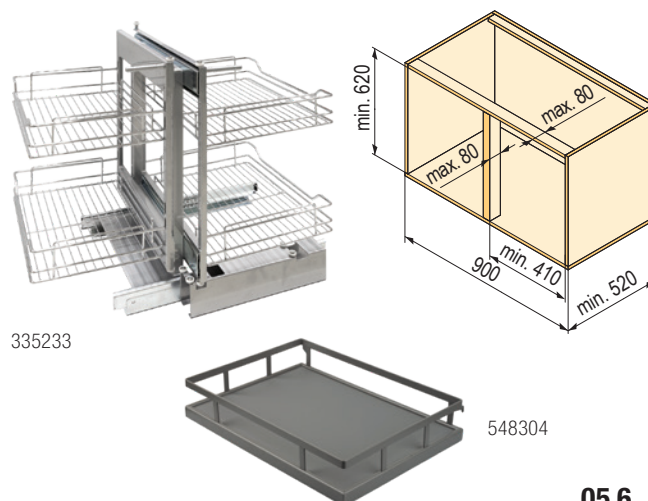

Mechanism with pull-out front and rear baskets free

code	colour	description
335233	chrome	right-left
548304	grey ¹⁾	

- StrongWire corner mechanism, 900 mm, with soft closing, right-left, dark grey
- right-left
- a solution allowing pulling out of both halves of the mechanism
- the mechanism opens independently on the door
- minimum door width 410 mm
- blocking of the open position when pulled-out to a side (to prevent collision with the cabinet body)
- load capacity 5 kg/basket
- ¹⁾ version with soft closing