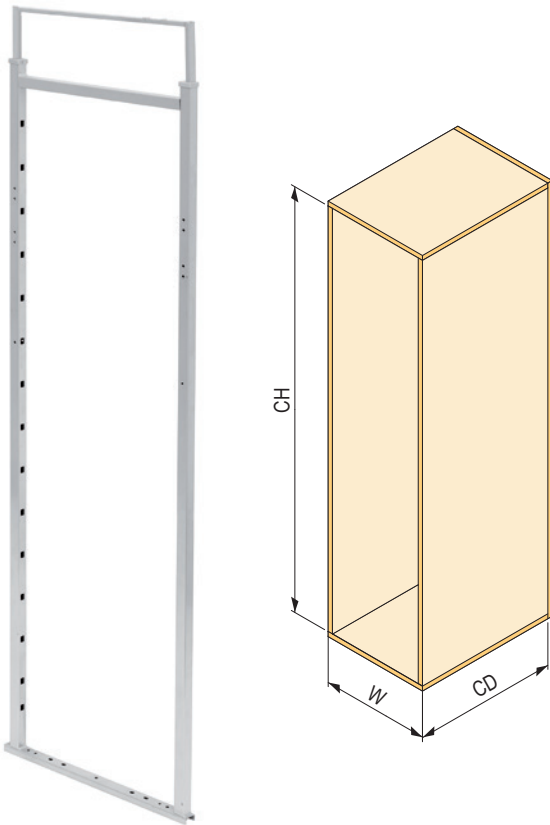

the complete set always includes:

- baskets
- frame
- ball bearing slide

larder unit – individual parts

Frame without slide

code	height (mm)
87830	1160-1480
87831	1460-1780
87832	1760-2080

- a ball bearing slide 87809 or 87833 must be added