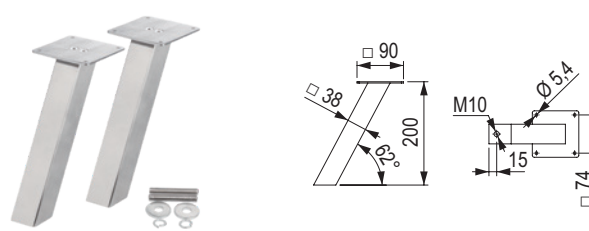

- side mounting
- right-left
- ball bearing full extension slide with soft closing

- supplied with 2 baskets in a given surface treatment
- 20 kg load capacity

StrongWire – bar consoles, stainless steel

Upright

code	description	height (mm)
335301	round	200
335280	square	

Inclined

code	description	height (mm)
335281	round	200
335279	square	

- load capacity: 30 kg/pair

Angular

code	description	height (mm)
335302	round	200
335304	square	