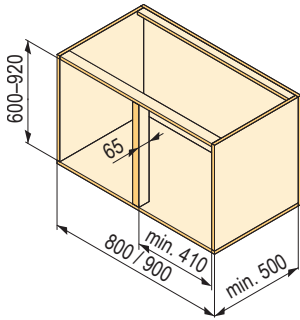

1/2 circle without a mounting bar

code	colour	for cabinet body (mm) (mm)	diameter (mm)	height (mm)
229371	chrome	800-900	728	600-920