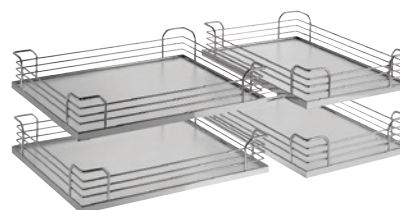

Arena Classic baskets (white base)

code	code Kesseböhmer	description
135916	260403	set of Arena Classic baskets