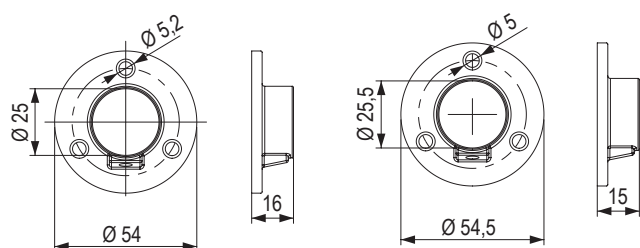

StrongIn – wardrobe rails, holders, pull-out hanger rails

Circular wardrobe rail holder

- $\varnothing 25$ mm

code	colour	material
548302	black	steel
15514	chrome	steel