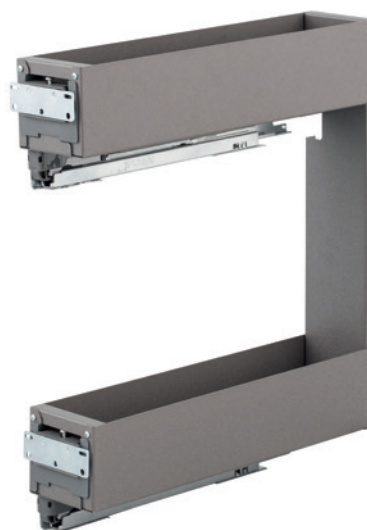

**For 150 mm cabinet body with full base
and full sides Lamina – dark grey**

code	cabinet body (mm)	assembly
507432	150	left