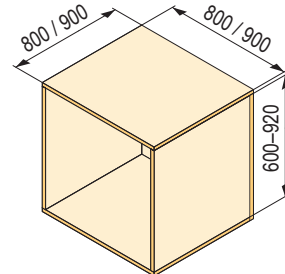

4/4 circle with a mounting bar

code	colour	for cabinet body (mm) (mm)	basket diameter 1 (mm)	basket diameter 2 (mm)	height (mm)
229374	chrome	800-900	700	650	600-920