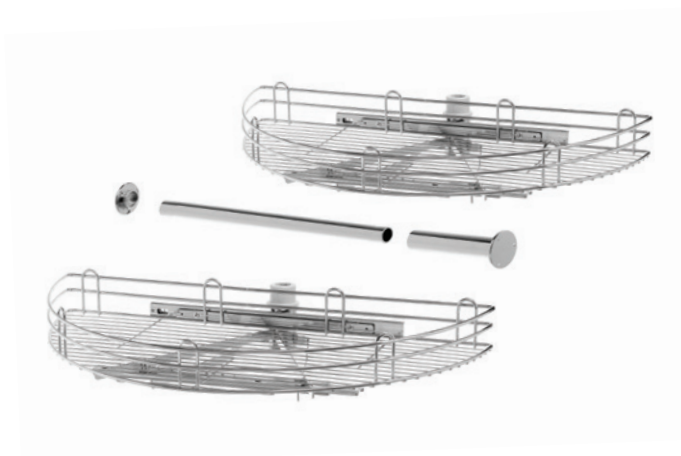

Smart Corner and Easy Blind corner solution

Smart Corner with Galaxy solid shelves - chrome/white

code	assembly
306260	right
306259	left

- baskets for corner 450 mm cabinets
- 2 baskets on the door, 2 baskets in the cabinet
- baskets on the door load capacity 5 kg
- inner baskets load capacity 10 kg

Easy Corner

code	assembly
141616	right-left

- baskets for corner 450 mm cabinets
- 2 baskets on the door, 2 baskets in the cabinet
- right-left

Blind corner solution – carousels

1/2 circle pull-out rotating tray, chrome

Blind corner solution – carousels

1/2 circle rotating tray, chrome

code	cabinet body (mm)	width (mm)	depth (mm)	height (mm)
88404	800	760	387	460

- versatile – right-left
- set contains: 2× carousel, 1× holder, 1× carrier
- rotating trays are mounted on a holder attached to the cabinet body; thanks to the dragging bracket mounted on the door, one basket rotates outwards when the door opens