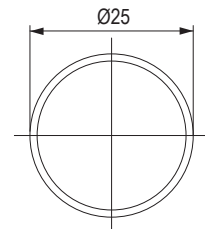

code	colour
352497	white

Circular wardrobe rail

code	length (mm)	wall thickness (mm)	colour
548301	3 000	0,7	black
15513			chrome

StrongIn – wardrobe rails, holders, pull-out hanger rails

Circular wardrobe rail holder