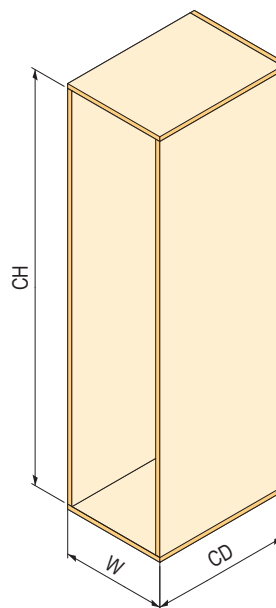

Dispensa larder unit – sets

Dispensa

- for cabinet body heights 900-2 200 mm
- roll runner slide with soft closing with load capacity 100 kg
- Arena baskets with AntiSlip base surface
- the baskets hang on the hooks on the frame
- use eTouch for handleless, electrically operated opening

With Arena Style solid base baskets – chrome/white

code	cabinet body width (mm)	width baskets (mm)	internal height including the slide (mm)	number of baskets
496375	150	100	900-1300	3
496376			1200-1600	4
496377			1600-2000	5
496378			1800-2200	6
496379	200	150	900-1300	3
496380			1200-1600	4
496381			1600-2000	5
496382			1800-2200	6
496383	300	250	900-1300	3
496384			1200-1600	4
496385			1600-2000	5
496386			1800-2200	6
496387	400	350	900-1300	3
496388			1200-1600	4
496389			1600-2000	5
496390			1800-2200	6
496391	450	400	900-1300	3
496392			1200-1600	4
496393			1600-2000	5
496394			1800-2200	6

W (mm)	CD (mm)	CH (mm)
150	min. 500	900-1300
200		1200-1600
300		1600-2000
400		1800-2200
450		

1. The complete set includes:
2. frame of the required height
   - slide with soft closing
   - 2 front clamps
   - number of baskets according to frame height

optional accessories on p. 05.17