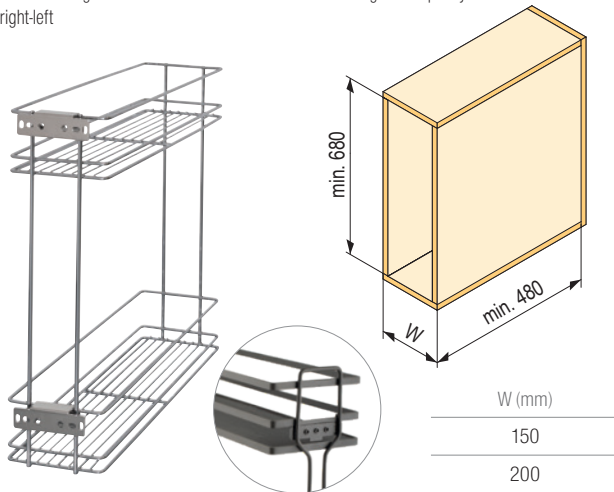

StrongWire – baskets with side runner system, for 150 or 200 mm cabinet body

With ball-bearing full extension slide without soft closing

code	colour	cabinet body width (mm)	basket width (mm)	depth (mm)	height (mm)
509447	chrome	150	100	452	485
501135	grey				
509448	chrome	200	150		
501136	grey				

- side mounting
- right-left

- 20 kg load capacity