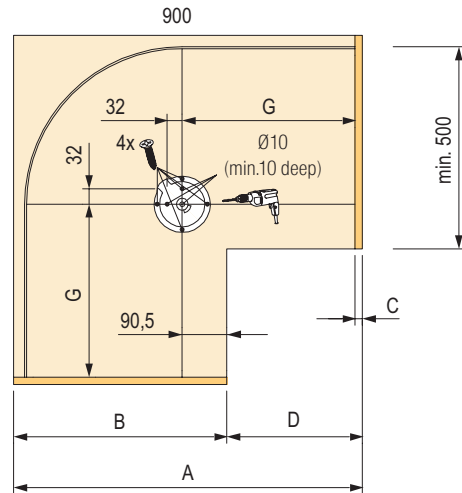

blind corner solution

assembly of the support bar, cabinet body 900 mm

align the bottom surface with the top edge of the plinth