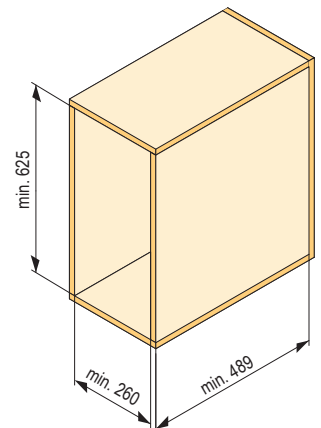

Cooking Agent

code	code Kesseböhmer	description
231353	002523	with front holders

- original pull-out basket with the possibility of storing various items
- bottom mounting
- washable plastic