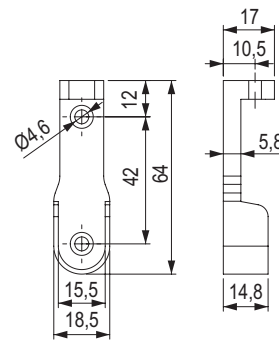

Oval wardrobe rail holder for screwing under the shelf

code	colour
355869	chrome