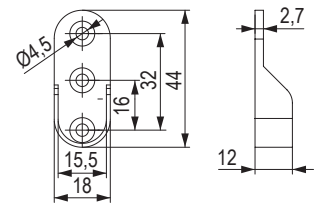

code	colour	material
548303	black	zinc
15505	chrome	
314029	chrome	steel
344270	silver	zinc