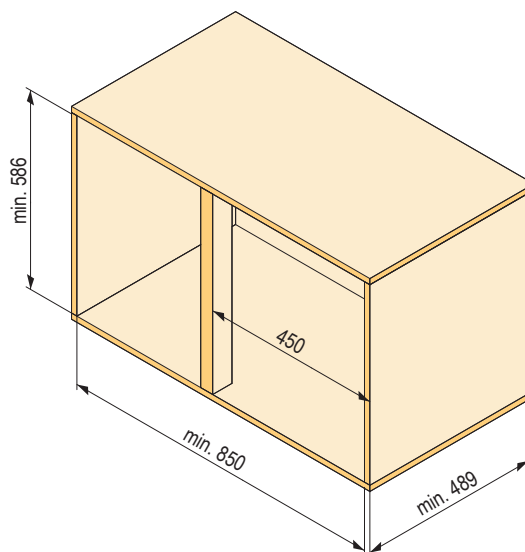

Smart Corner with all-wire shelves - chrome

code	assembly
87858	right
87859	left

- baskets for corner 450 mm cabinets
- 2 baskets on the door, 2 baskets in the cabinet
- baskets on the door load capacity 5 kg
- inner baskets load capacity 10 kg