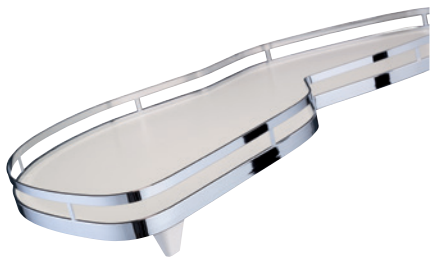

Arena Style shelf, white base