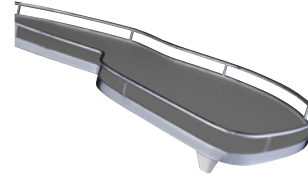

Arena Classic shelf, silver railing, grey base