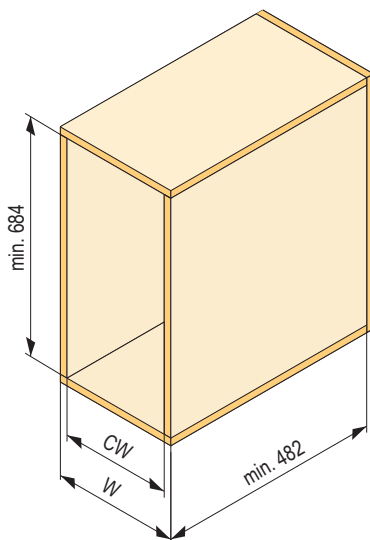

version with bottom runner system

For 300–450 mm cabinet body, all-wire – chrome

code	cabinet body (mm)	width (mm)	depth (mm)	height (mm)
87106	300	264	470	520
87107	400	364		
87108	450	414		

- concealed full extension slide with soft closing
- 30 kg load capacity

W (mm)	CW (mm)
300	min. 264
400	min. 364
450	min. 414

For 300 and 400 mm cabinet body with Essence solid base and sides – grey / glass

code	cabinet body (mm)	width (mm)	depth (mm)	height (mm)	colour
507857	300	260 / 268	475	530	grey
507858	400				

- concealed full extension slide with soft closing
- 30 kg load capacity