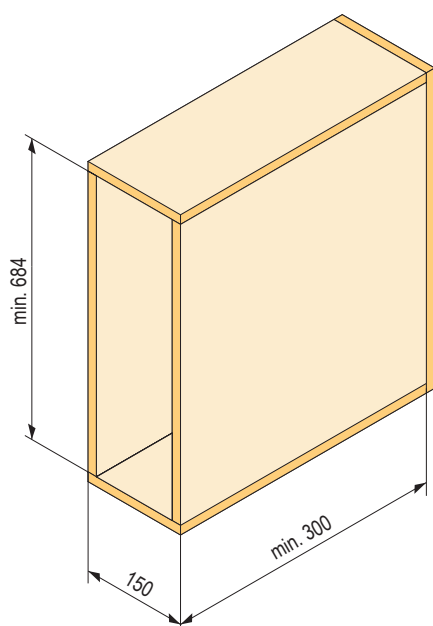

**For 150 mm cabinet body with full base
and full sides Lamina – dark grey**

code	cabinet body (mm)	assembly
507432	150	left