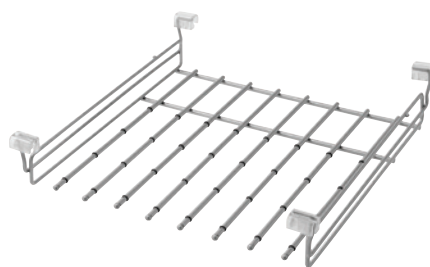

Trousers hanger

- for suspension into pull-out frame
- suitable for hanging trousers and skirts