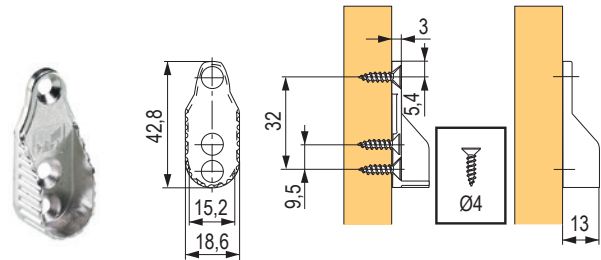

Wardrobe rail support

- hole pitch 32 mm
- nickel-coated zinc casting

wardrobe rail length = internal cabinet body width (mm) - 7 mm

code	Hettich code	description
106469	70664	to be screwed on