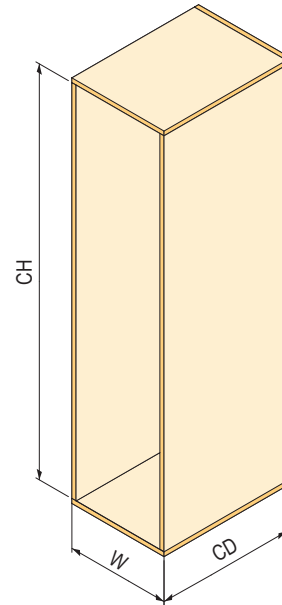

Dispensa larder unit – sets

With Arena Pure baskets with solid base and sides – anthracite/anthracite

code	width of cabinet body (mm)	width baskets (mm)	internal height including the slide (mm)	number of baskets
496435	150	100	900-1300	3
496436			1200-1600	4
496437			1600-2000	5
496438			1800-2200	6
496439	300	250	900-1300	3
496440			1200-1600	4
496441			1600-2000	5
496442	400	350	1800-2200	6
496443			900-1300	3
496444			1200-1600	4
496445	450	400	1600-2000	5
496446			1800-2200	6
496447			900-1300	3
496448	450	400	1200-1600	4
496449			1600-2000	5
496450			1800-2200	6