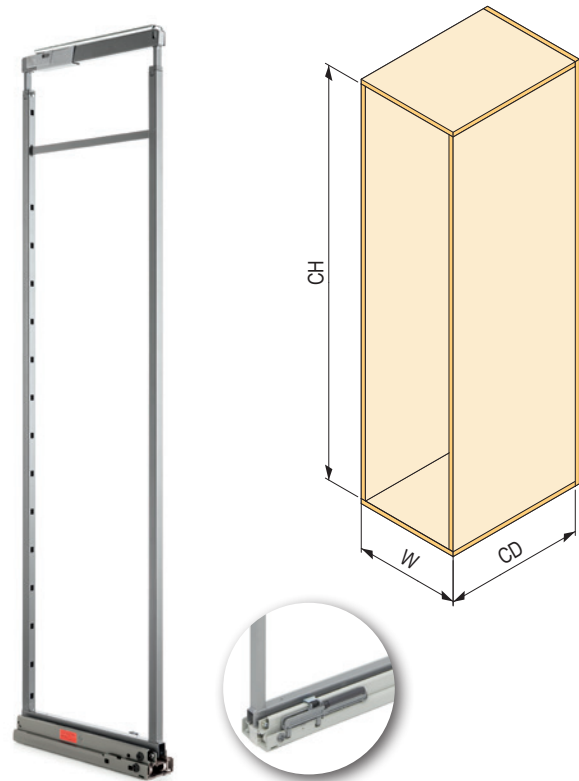

ROLL frame with slide

code	height (mm)
170004	1160-1480
170005	1460-1780
170006	1760-2200

- combination with roller slide, load capacity 120 kg