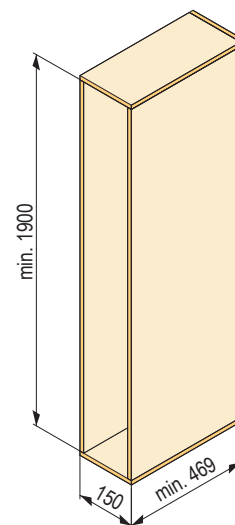

For bottles

code	cabinet body (mm)	width (mm)	depth (mm)	height (mm)
228268	150	107	469	1700

- front holders are included in the package
- 60 kg load capacity