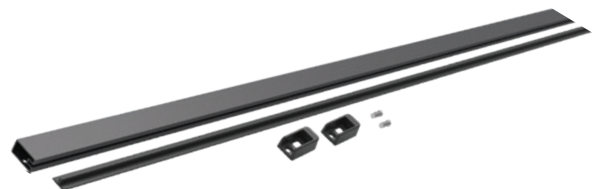

05

frames and baskets and frame hooks

Pull-out frame with soft closing

- ball bearing full extension slide with soft closing
- aluminium and chrome colour
- frames are intended for hanging baskets listed on next pages in the catalogue
- select the most suitable type according to the width of baskets and hooks and inner frame width