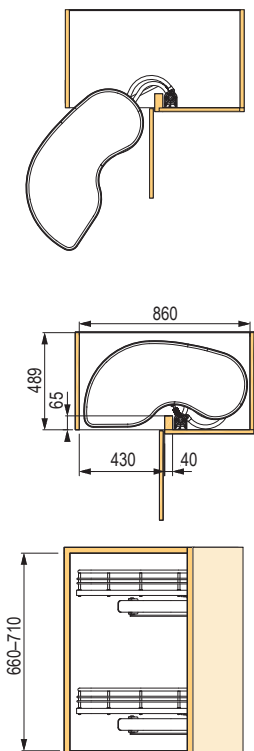

Fly Moon Blind corner solution

Left option

Right option

Fly Box, Smart Corner corner solutions

Fly Box

code	description	cabinet body width (mm)	depth (mm)	inner height (mm)
475024	mechanism	450	500	580
475026	Galaxy baskets			
531661	Lamina baskets			
475025	mechanism	600		
475027	Galaxy baskets			
539434	Lamina baskets			