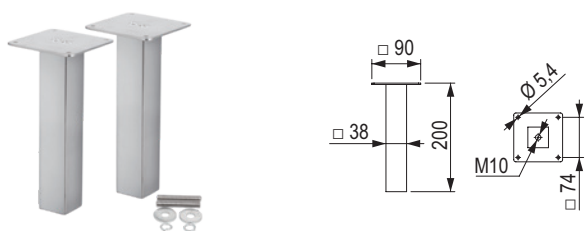

StrongWire – bar consoles, stainless steel

Upright

code	description	height (mm)
335301	round	200
335280	square