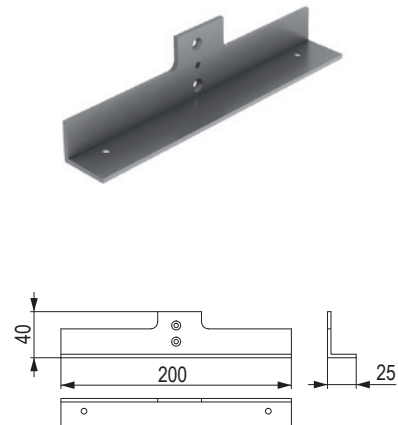

Shelf holder – straight

code	colour
CP0005	aluminium
402493	black matt

- set contains two shelf brackets
- complete set for attaching one shelf to legs