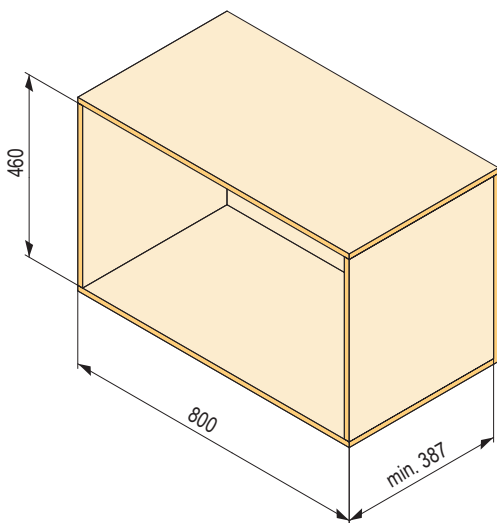

Blind corner solution – carousels

1/2 circle rotating tray, chrome

code	cabinet body (mm)	width (mm)	depth (mm)	height (mm)
88404	800	760	387	460

- versatile – right-left
- set contains: 2× carousel, 1× holder, 1× carrier
- rotating trays are mounted on a holder attached to the cabinet body; thanks to the dragging bracket mounted on the door, one basket rotates outwards when the door opens