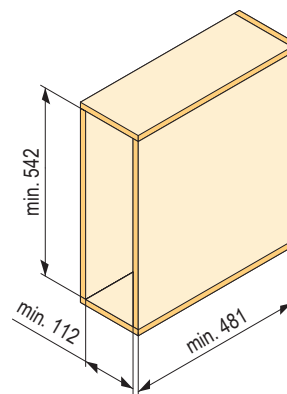

For 150 mm cabinet body, with baking tray holder

code	code Kesseböhmer	description	colour
380500	002186	Arena Style	anthracite

- dimensions: width 112 mm, height 540 mm, depth 481 mm
- 12 kg load capacity