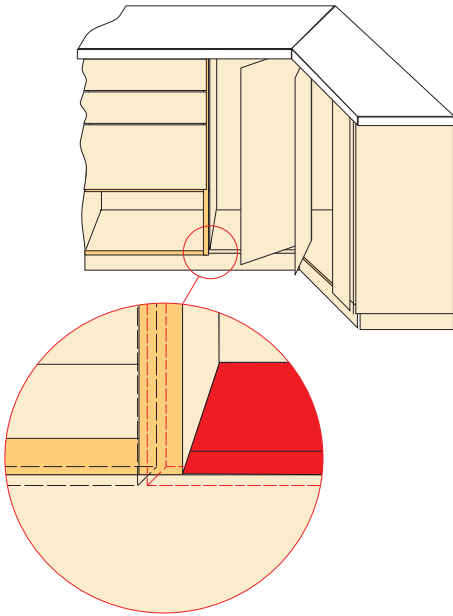

- package contains 2 shelves

blind corner solution

assembly of the support bar, cabinet body 900 mm

align the bottom surface with the top edge of the plinth

assembly of the support bar, cabinet body 800 mm