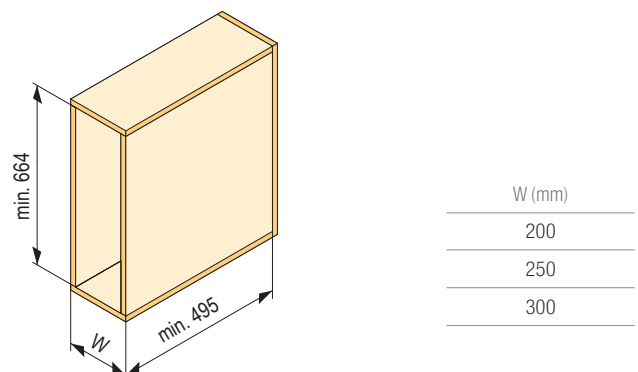

Frame with adjustable baskets

code	colour	cabinet body width (mm)	basket width (mm)	depth (mm)	height (mm)
398685	chrome	200	122	470	542
500220	grey				
398686	chrome	250	172		
500221	grey				
398687	chrome	300	222		
500222	grey				

- side mounting
- right-left
- ball bearing full extension slide with soft closing

- supplied with 2 baskets in a given surface treatment
- 20 kg load capacity