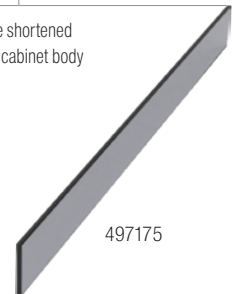

Rear glass H 72

code	cabinet body (mm) (KB)
497175	500
497177	600
497180	700
497182	800
497184	900
497186	1000

- tempered glass; cannot be shortened
- designed for the given KB cabinet body width (mm)

Spacer pad for slide

code	w × d × h (mm)
497167	25 × 453 × 69