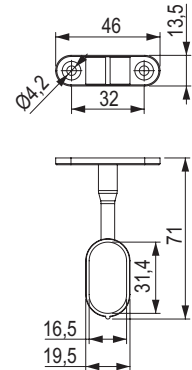

Wardrobe rail holder, shank, middle support

code	colour
15541	chrome