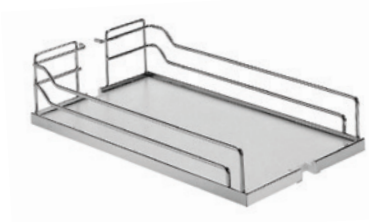

Arena Classic baskets, white base

code	code Kesseböhmer	cabinet body (mm)	width (mm)	height (mm)	depth (mm)	package (pcs)
395515	260182	150	100	106	462	1
393209	235420	200	150			
393241	260146	300	250			
393243	260149	400	350			
166114	260152	450	400