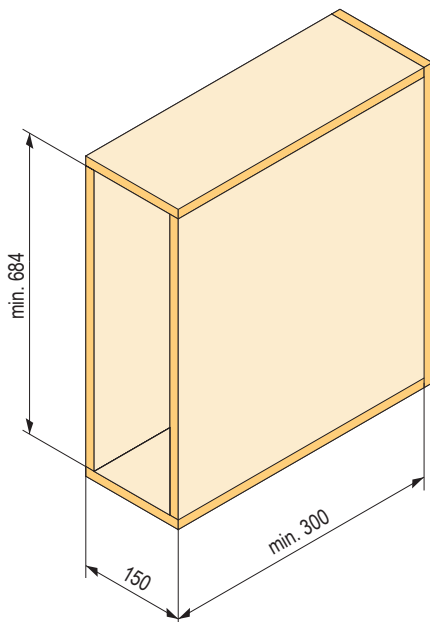

baskets with side runner system for top or bathroom cabinets

**For 150 mm cabinet body,
all-wire chrome**

code	cabinet body (mm)	assembly
100268	150	right
100267		left