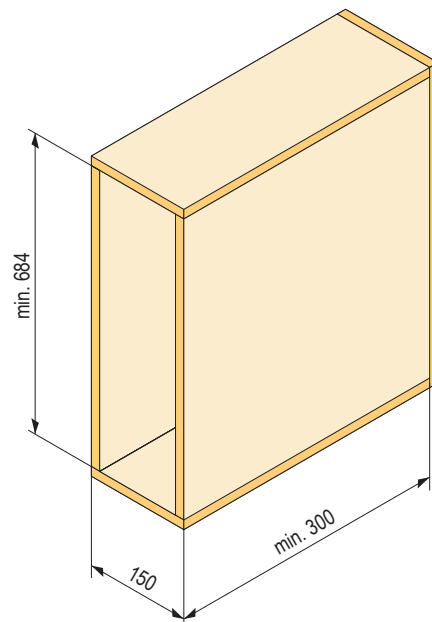

**For 150 mm cabinet body, all-wire
with PVC containers**

code	cabinet body (mm)	assembly
100270	150	right
100269		left

- transparent PVC containers, removable