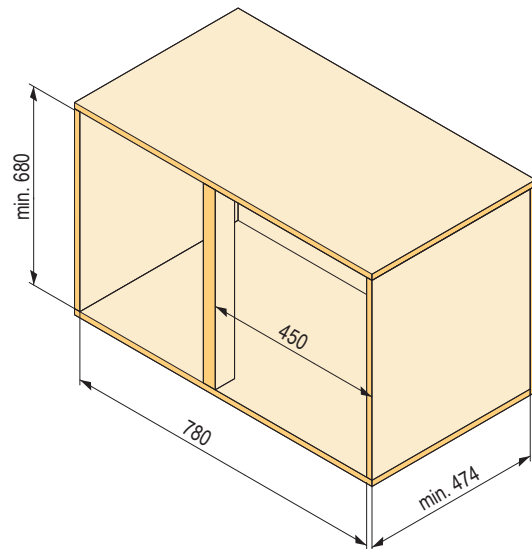

Easy Corner

code	assembly
141616	right-left

- baskets for corner 450 mm cabinets
- 2 baskets on the door, 2 baskets in the cabinet
- right-left