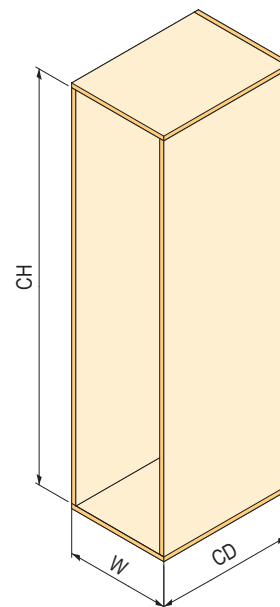

Dispensa larder unit – sets

With Arena Classic solid base baskets – chrome/white

code	cabinet body width (mm)	width baskets (mm)	internal height including the slide (mm)	number of baskets
496395	150	100	900-1300	3
496396			1200-1600	4
496397			1600-2000	5
496398			1800-2200	6
496399	200	150	900-1300	3
496400			1200-1600	4
496401			1600-2000	5
496402			1800-2200	6
496403	300	250	900-1300	3
496404			1200-1600	4
496405			1600-2000	5
496406			1800-2200	6
496407	400	350	900-1300	3
496408			1200-1600	4
496409			1600-2000	5
496410			1800-2200	6
496411	450	400	900-1300	3
496412			1200-1600	4
496413			1600-2000	5
496414			1800-2200	6