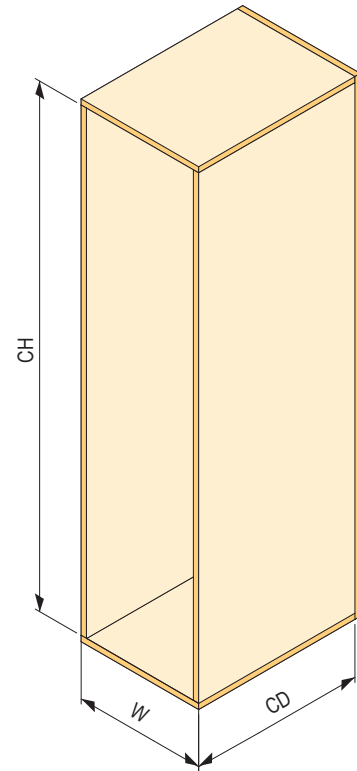

Dispensa larder unit – individual parts

Frame

code	code Kesseböhmer	height (mm)	height of the frame (mm)	colour
374266	054379	900-1300	845-1245	grey
353265	054381	1200-1600	1145-1545	
166105	054382	1600-2000	1545-1945	
353266	054384	1800-2200	1745-2145	
374267	054379	900-1300	845-1245	anthracite
374268	054381	1200-1600	1145-1545	
374269	054382	1600-2000	1545-1945	
374270	054384	1800-2200	1745-2145	

W (mm)	CD (mm)	CH (mm)	
150	min. 500	900-1300	
200		1200-1600	
300		1600-2000	
400		1800-2200	
450