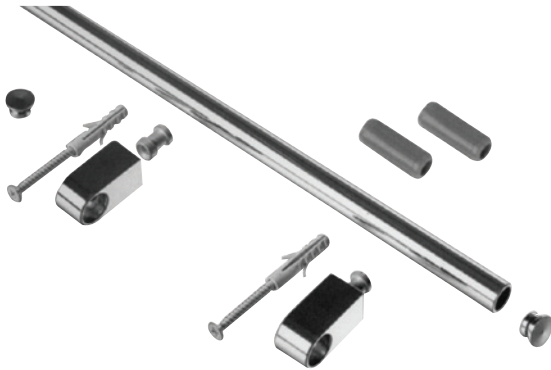

W (mm)	CW (mm)
300	264
400	364

hinge systems

Tube

Set contains:

- tube, 2 × tube support, 2 end caps and mounting fittings.

code	length (mm)	∅ (mm)
88430	450	16
88431	600	16
88432	900	16
88433	1200	16

Railing arc