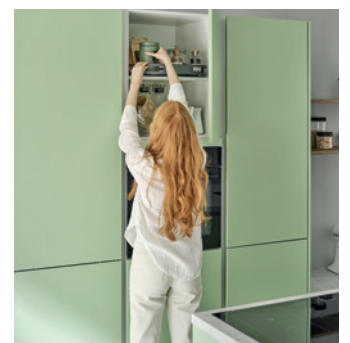

TurnMotion III rotating shelf

code Demos	code Kesseböhmer	description
527745	235253	white
527744	235224	anthracite

- clear access to the entire tall cabinet thanks to the rotating movement
- easy operation even under a load of up to 20 kg
- quick and safe assembly without complex adjustment
- suitable for retrofitting into 60 cm cabinets