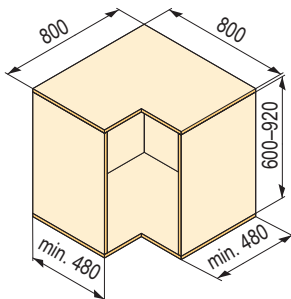

3/4 circle with a mounting bar

code	colour	for cabinet body (mm) (mm)	basket diameter 1 (mm)	basket diameter 2 (mm)	height (mm)
229373	chrome	800	710	650	600-920