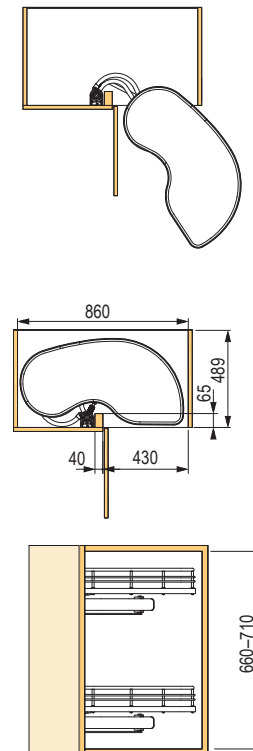

Fly Moon Blind corner solution

Left option

Right option

Fly Box, Smart Corner corner solutions

Fly Box

code	description	cabinet body width (mm)	depth (mm)	inner height (mm)
475024	mechanism	450	500	580
475026	Galaxy baskets			
531661	Lamina baskets			
475025	mechanism	600		
475027	Galaxy baskets			
539434	Lamina baskets			