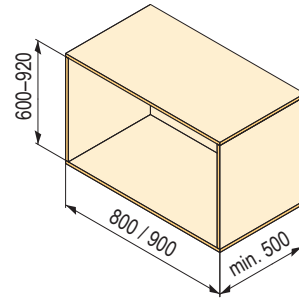

05.6

1/2 circle without a mounting bar

code	colour	for cabinet body (mm) (mm)	diameter (mm)	height (mm)
229371	chrome	800-900	728	600-920

1/2 circle with a mounting bar

code	colour	for cabinet body (mm) (mm)	diameter (mm)	height (mm)
229372	chrome	800-900	739	600-920