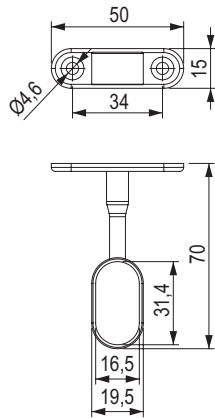

Wardrobe rail holder, shank, end support

code	colour
355870	chrome