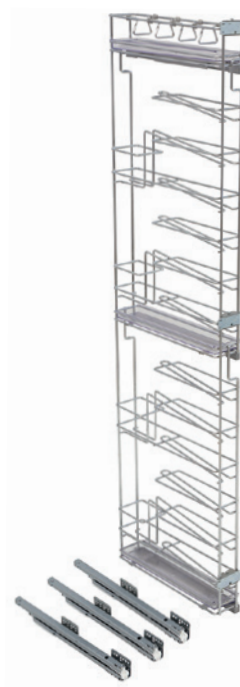

For bottles

code	cabinet body (mm)	width (mm)	depth (mm)	height (mm)
228268	150	107	469	1700

- front holders are included in the package
- 60 kg load capacity