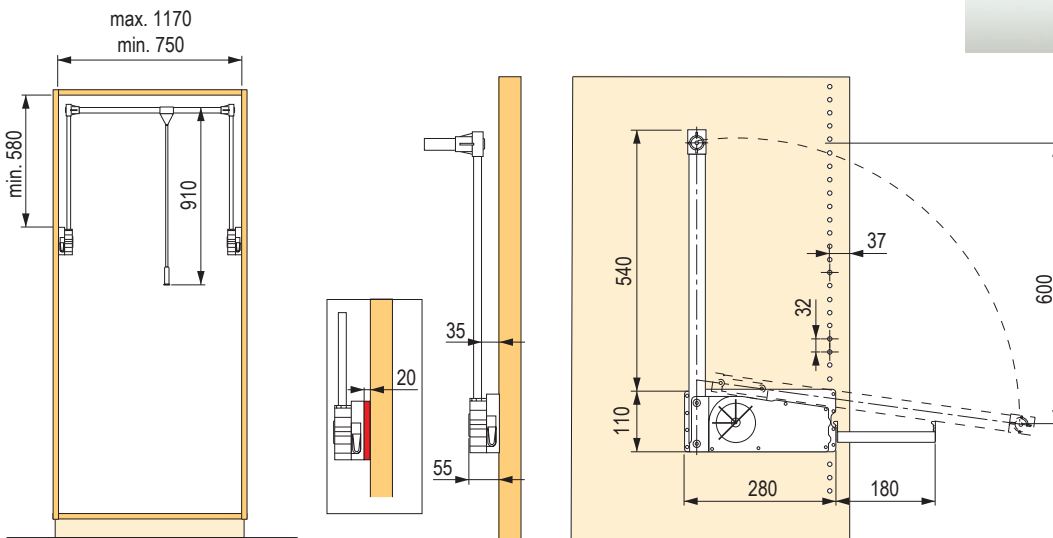

pull down wardrobe rails

DUO LIFT 10

code	Hettich code	description
104355	9079878	double-sided assembly on the cabinet body

- 10 kg load capacity
- telescopic width adjustment for cabinet body with internal width 750-1170 mm
- assembly in System 32
- wardrobe rail made of chrome plated steel
- housing, pivot arm and spacer
- plastic / steel, aluminium look

DUO LIFT 18

code	Hettich code	description
119204	9079882	double-sided assembly on the cabinet body

- load capacity 12-18 kg
- telescopic width adjustment for the internal cabinet body widths of 750-1150 mm
- assembly in System 32
- spring force adjustment in 4 stages: 12 - 14 - 16 - 18 kg
- wardrobe rail made of chrome plated steel
- housing, pivot arm and spacer
- plastic / steel, aluminium look