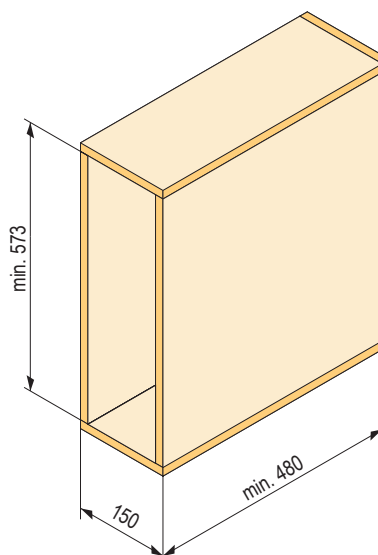

baskets with side runner system

For 150 and 200 mm cabinet body with Galaxy solid base

code	cabinet body (mm)	width (mm)	depth (mm)	height (mm)	colour	assembly	
306254	150	107	475	531	chrome/ white	right	
306253						left	
306256	200	157				left	
306255							right
316045	150	107			anthracite	left	
316046						right	
316047	200	157	left				
316052			right				

- solid base in colour according to the option
- 30 kg load capacity

W (mm)
150
200

For 150 mm cabinet body with Essence solid base and sides – glass/grey

code	cabinet body (mm)	width (mm)	depth (mm)	height (mm)	colour	assembly
507429	150	108	477	511	grey	left

- glass 8 mm
- 30 kg load capacity