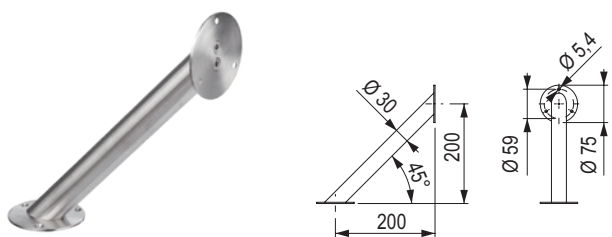

- side mounting
- right-left
- ball bearing full extension slide with soft closing

- supplied with 2 baskets in a given surface treatment
- 20 kg load capacity

StrongWire – bar consoles, stainless steel

Upright

code	description	height (mm)
335301	round	200
335280	square	

Inclined

code	description	height (mm)
335281	round	200
335279	square	

- load capacity: 30 kg/pair

Angular

code	description	height (mm)
335302	round	200
335304	square	