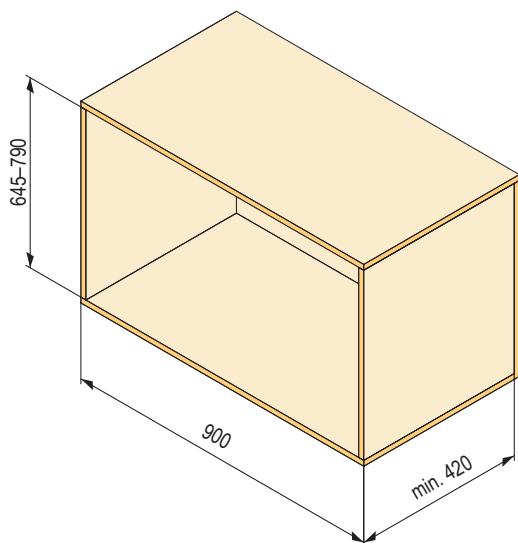

code	cabinet body (mm)	width (mm)	depth (mm)	height (mm)
88449	900	760	420	645-790

- set contains: 2× carousel, 1× pivoting rod, locking rings
- rotating trays attached on the bar can be pulled-out after rotation
- for inner height (mm) 645-790 mm
- 11 kg load capacity