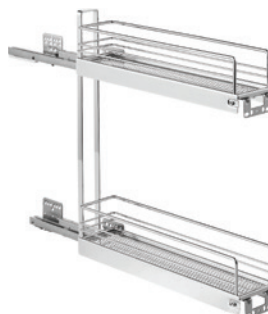

- right side version
- unique adjustment system located under the shelf
- allows easy adjustment of the front in 3 directions
- 12 kg load capacity

For 150 mm cabinet body, with shelf and tea towel rail