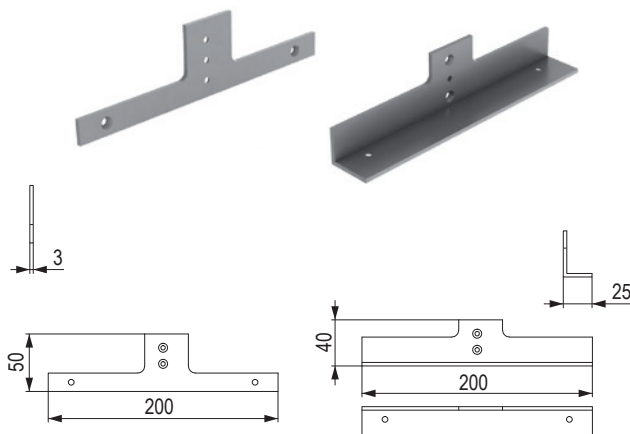

Cabinet holder

code	colour
CP0004	aluminium
402494	black matt

- set includes two pieces of flat upper plates, two pieces of lower L brackets and fittings for attachment to legs
- complete set for one cabinet