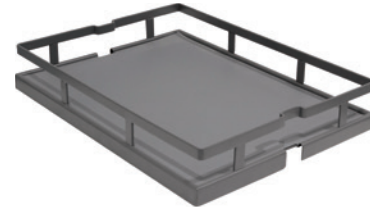

With solid base baskets – dark grey

code	cabinet body width (mm)	width (mm)	internal height incl. the slide (mm)	number of baskets
×	200	150	1260-1590	4
407300			1560-1890	5
407301			1960-2250	6
×	300	240	1260-1590	4
401646			1560-1890	5
401647			1960-2250	6
×	400	345	1260-1590	4
401649			1560-1890	5
401650			1960-2250	6
×	450	395	1260-1590	4
401652			1560-1890	5
401653			1960-2250	6