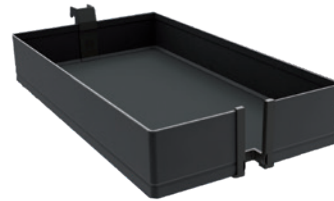

Arena Pure baskets, white base

code	code Kesseböhmer	cabinet body (mm)	width (mm)	height (mm)	depth (mm)	package (pcs)
395636	236618	150	95	72	470	1
395638	236463	300	245			
395639	236466	400	345