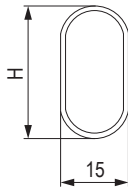

StrongWire – wardrobe rails and holders

Oval wardrobe rail

code	H (mm)	L (mm)	colour
548300	30	3000	black
15512	30	3000	chrome
313755	30	2900	anodised aluminium
352914	30	3000	white