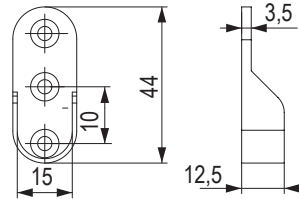

code	colour	material
548303	black	zinc
15505	chrome	
314029	chrome	steel
344270	silver	zinc