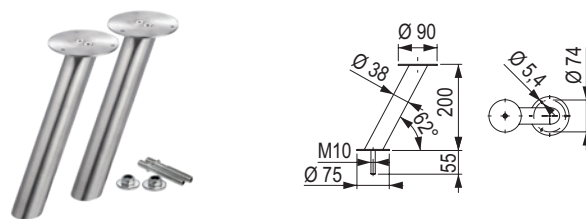

- side mounting
- right-left
- ball bearing full extension slide with soft closing

- supplied with 2 baskets in a given surface treatment
- 20 kg load capacity

StrongWire – bar consoles, stainless steel

Upright

code	description	height (mm)
335301	round	200
335280	square	

Inclined

code	description	height (mm)
335281	round	200
335279	square	

- load capacity: 30 kg/pair

Angular

code	description	height (mm)
335302	round	200
335304	square	