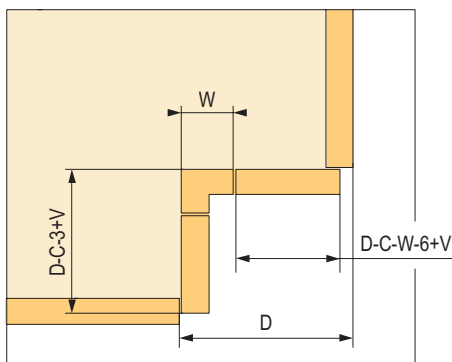

size of fronts with support