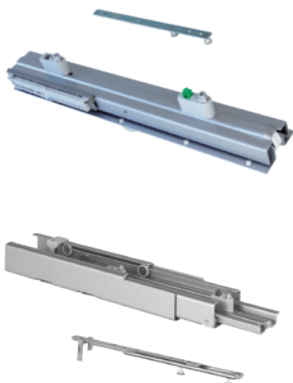

Dispensa larder unit – individual parts

Slide with integrated soft closing system

- package = 2 pcs

code	code Kesseböhmer	height (mm)	depth (mm)	load capacity (kg)	sliding length (mm)	colour
136192	084235	35	500	100	470	grey
353264¹⁾	074222	43			370	
402288	084235	35	500	100	470	anthracite
402289¹⁾	074222	43			370	

¹⁾ for 150 mm cabinet body only, this is a partial extension slide