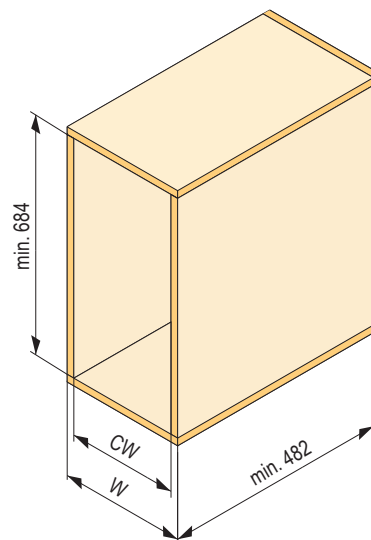

W (mm)	CW (mm)
300	260 / 268
400	260 / 368