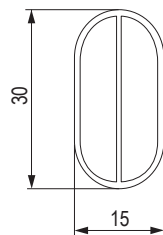

wardrobe rails and holders

Oval steel

- steel, polished chrome

code	Hettich code	length (mm)
107529	47615	2000

Oval aluminium

- material thickness 1,2 mm
- anodised aluminium

code	Hettich code	length (mm)
107988	9079590	3000