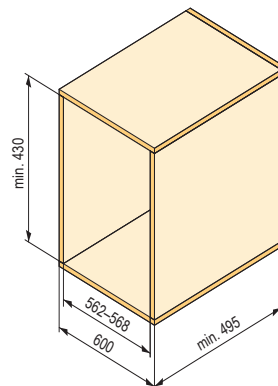

TurnMotion III rotating shelf

code Demos	code Kesseböhmer	description
527745	235253	white
527744	235224	anthracite

- clear access to the entire tall cabinet thanks to the rotating movement
- easy operation even under a load of up to 20 kg
- quick and safe assembly without complex adjustment
- suitable for retrofitting into 60 cm cabinets