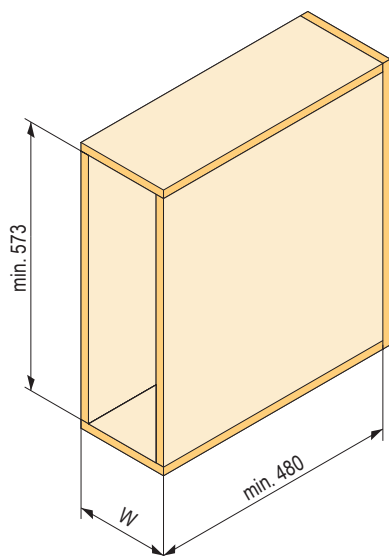

baskets with side runner system

For 150 and 200 mm cabinet body with Galaxy solid base

code	cabinet body (mm)	width (mm)	depth (mm)	height (mm)	colour	assembly	
306254	150	107	475	531	chrome/ white	right	
306253						left	
306256	200	157				left	
306255							right
316045	150	107			anthracite	left	
316046						right	
316047	200	157	left				
316052			right				

- solid base in colour according to the option
- 30 kg load capacity

W (mm)
150
200

For 150 mm cabinet body with Essence solid base and sides – glass/grey

code	cabinet body (mm)	width (mm)	depth (mm)	height (mm)	colour	assembly
507429	150	108	477	511	grey	left

- glass 8 mm
- 30 kg load capacity