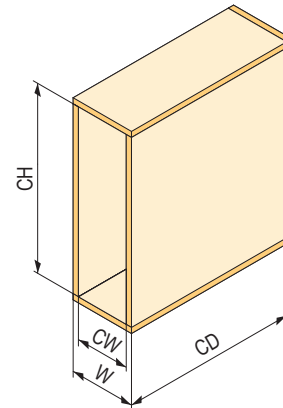

- requires a fixed clear inside height of cabinet body
- 28 kg load capacity

W (mm)	CW (mm)	CD (mm)	CH (mm)
200	162-168	min. 477	min. 523
300	262-268		
400	362-368		

K-Line EasyRack

Modern design and maximum use of space. Four shelves provide easy access to frequently used items. Flexible use in the kitchen, larder, and beyond. Elegant metal shelves ensure a clear overview and order.