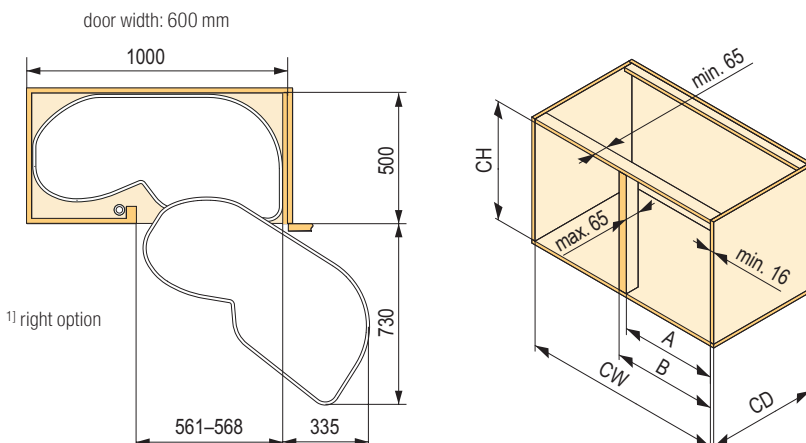

¹⁾ right option

CW (mm)	CD (mm)	CH (mm)	A (mm)	B (mm)
min. 764	min. 500	600-750 720-900 1265	361-368	max. 400
min. 800			411-418	max. 450
min. 910			461-468	max. 500
min. 960			561-568	max. 600