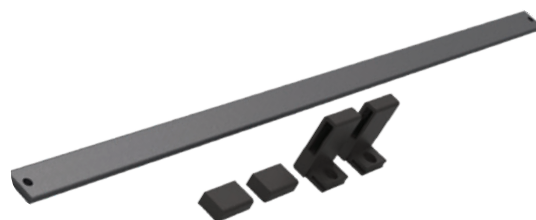

Shoe rack profile for fixed shelf

inner width 582 (mm)		inner width 1114(mm)	
black	champagne gold	black	champagne gold
497218	497219	497220	497221

- KB cutting - 51,5 mm