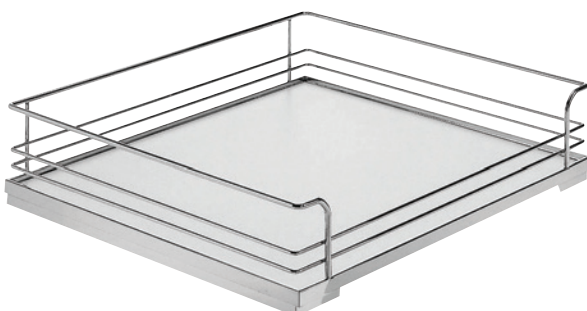

¹⁾ for use with a spacer pad/shim

- inner drawers on concealed slides with Blum soft-closing for cabinet bodies of width 400–600 mm and depth of 500 mm
- 30 kg load capacity
- baskets with spacer pad/shim are designed for doors with hinges opened in the usual way
- Arena baskets with AntiSlip surface