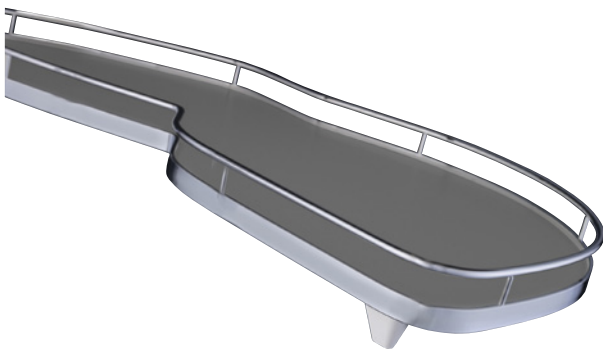

LeMans II - blind corner solution – sets

With full-base shelves Arena Classic (silver railing, grey base), including mounting accessories

code	inner cabinet body width (mm)	door width (mm)	inner height (mm)	orientation
496556	min. 764	400	600-750	right
496557	min. 800	450	600-750	
496558	min. 910	500	600-750	
496559	min. 960	600	600-750	
496560	min. 764	400	600-750	left
496561	min. 800	450	600-750	
496562	min. 910	500	600-750	
496563	min. 960	600	600-750	

The complete set includes:

- 2 shelves
- mounting bar + side mounting