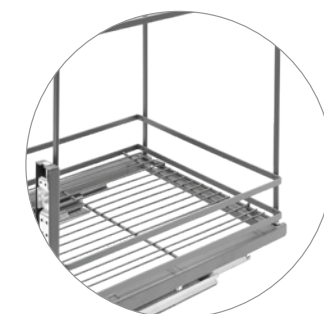

- an MDF insert with non-slip surface is included in the packaging