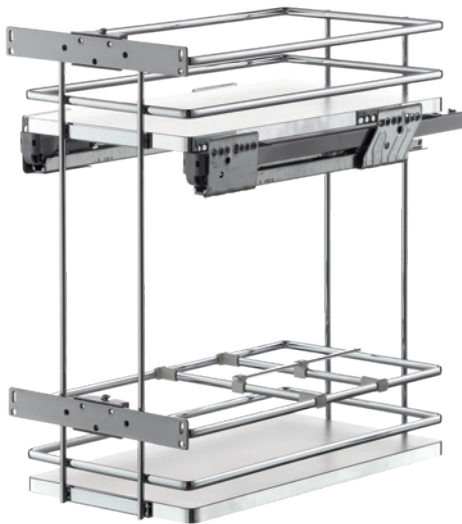

version with bottom runner system

For 300 and 400 mm Galaxy cabinet body with solid base

code	cabinet body (mm)	width (mm)	depth (mm)	height (mm)	colour
316053	300	264	470	487	anthracite
306257	300	264	470	487	white
306258	400	364	470	487	white

- concealed full extension slide with soft closing
- 30 kg load capacity

W (mm)	CW (mm)
300	264
400	364