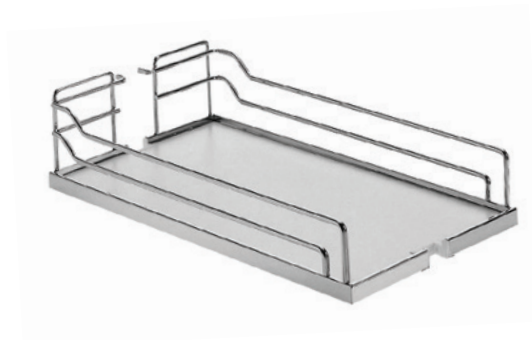

W (mm)	CD (mm)	CH (mm)
150	min. 500	900-1300 1200-1600 1600-2000 1800-2200
200		
300		
400		
450		

1. The complete set includes:
2. frame of the required height
   - slide with soft closing
   - 2 front clamps
   - number of baskets according to frame height

optional accessories on p. 05.17