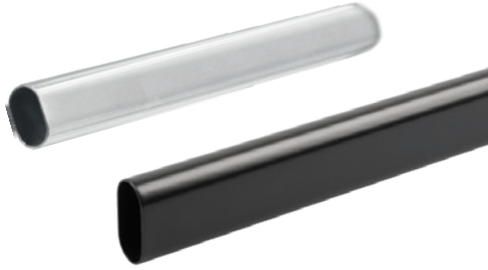

StrongWire – wardrobe rails and holders

Oval wardrobe rail

code	H (mm)	L (mm)	colour
548300	30	3000	black
15512	30	3000	chrome
313755	30	2900	anodised aluminium
352914	30	3000	white