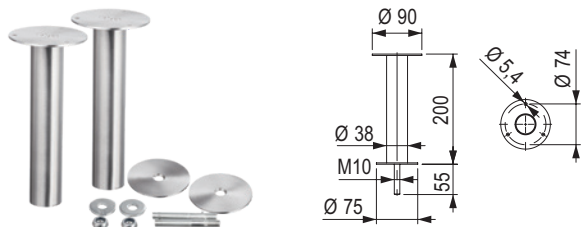

StrongWire – bar consoles, stainless steel

Upright

code	description	height (mm)
335301	round	200
335280	square