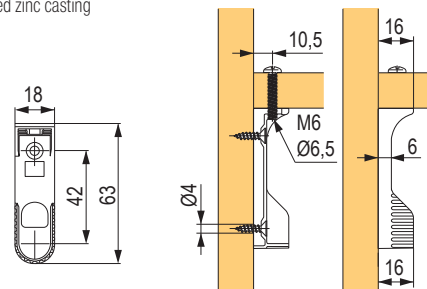

Wardrobe rail support

- with special screw M6 × 25
- 2 holes for mounting to the side
- nickel-coated zinc casting

wardrobe rail length = cabinet body inner widthk - 13 mm

code	Hettich code	description
119133	70668	for screwing on under a shelf