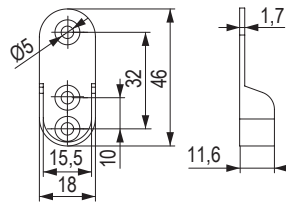

code	colour	material
548303	black	zinc
15505	chrome	
314029	chrome	steel
344270	silver	zinc