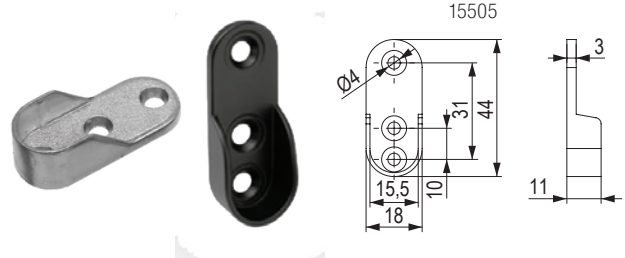

StrongWire – wardrobe rails and holders

Oval wardrobe rail

code	H (mm)	L (mm)	colour
548300	30	3000	black
15512	30	3000	chrome
313755	30	2900	anodised aluminium
352914	30	3000	white

Oval wardrobe rail holder