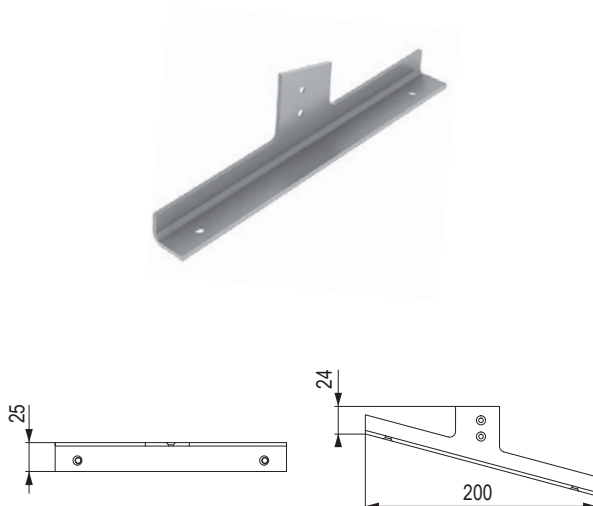

Shoe shelf holder

code	colour
146982	aluminium
402492	black matt

- set contains two shelf brackets
- complete set for attaching one shelf to legs