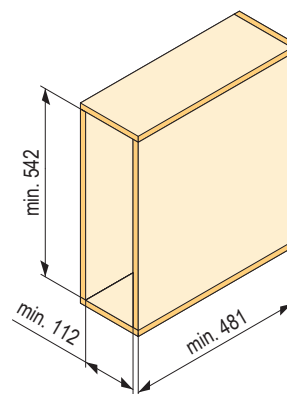

baskets with side runner system

For 150 mm cabinet body, with 2 shelves

code	code Kesseböhmer	description	colour
393202	002182	Arena Style	chrome
314999	002182		anthracite
135608	002184	Arena Classic	chrome
178472	002184		silver

- right side version
- unique adjustment system located under the shelf
- allows easy adjustment of the front in 3 directions
- 12 kg load capacity

For 150 mm cabinet body, with shelf and tea towel rail

code	code Kesseböhmer	description	colour
393204	002188	Arena Style	chrome
315000	002188		anthracite
135611	002189	Arena Classic	chrome

- right side version
- unique adjustment system located under the shelf
- allows easy adjustment of the front in 3 directions
- 12 kg load capacity