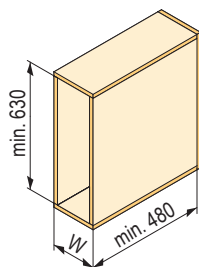

StrongWire – corner solutions, bottom baskets

Corner shelves

code	orientation	cabinet body (mm)	height of cabinet body (mm)	depth (mm)	doors (mm)	colour of the base/side
505210	right	900	600–750	min. 490	min. 420	white base / chrome railing
505211	left					
505212	right					grey base / grey flat railing
505213	left					

- for bottom corner cabinets of width 900 mm
- shelves with separate soft closing
- anti-slip base
- easy height adjustment of the assembly bar
- overall assembly is easy and fast
- assembly manual including a paper template for pre-drilling included in the package

Bottom 2-tier basket

code	colour	cabinet body (mm)	width (mm)	depth (mm)	height (mm)
346602	chrome	300	260	455	490
346603	chrome	400	360		

code	colour	cabinet body (mm)	width (mm)	depth (mm)	height (mm)
501129	grey	300	260	455	490
501130	grey	400	360		

W (mm)

300
400

- an MDF insert with non-slip surface is included in the packaging

W (mm)

300
400