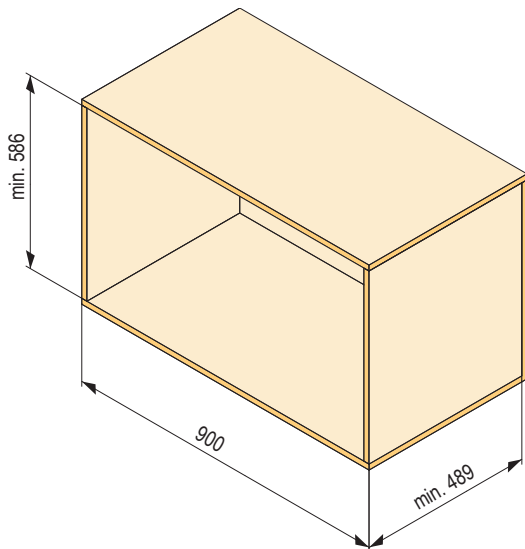

Smart Corner and Easy Blind corner solution

Smart Corner with Galaxy solid shelves - chrome/white

code	assembly
306260	right
306259	left

- baskets for corner 450 mm cabinets
- 2 baskets on the door, 2 baskets in the cabinet
- baskets on the door load capacity 5 kg
- inner baskets load capacity 10 kg