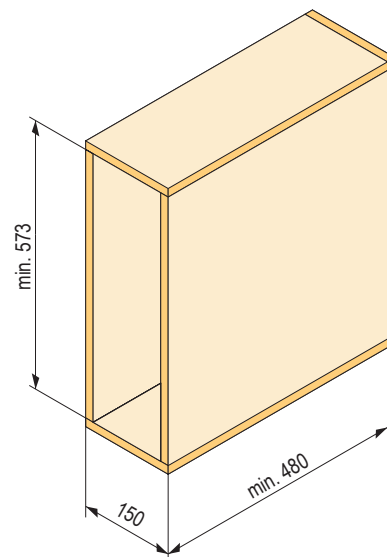

For 150 mm cabinet body, all-wire with PVC containers

code	cabinet body (mm)	width (mm)	depth (mm)	height (mm)	assembly
100265	150	107	473	510	right
100264					left

- containers are transparent, removable
- 30 kg load capacity