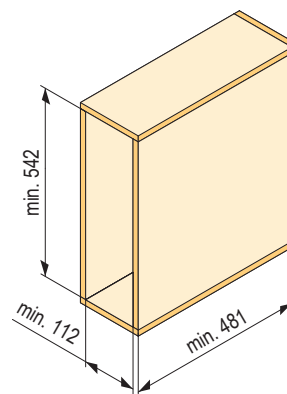

For 150 mm cabinet body, with baking tray holder

code	code Kesseböhmer	description	colour
380500	002186	Arena Style	anthracite

- dimensions: width 112 mm, height 540 mm, depth 481 mm
- 12 kg load capacity