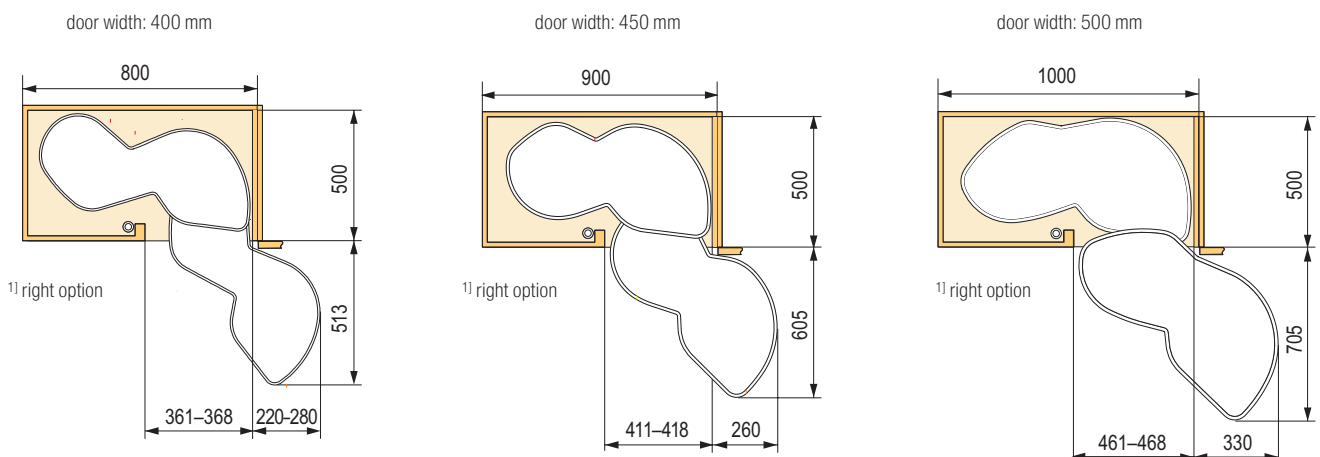

LeMans II cabinet body dimensions