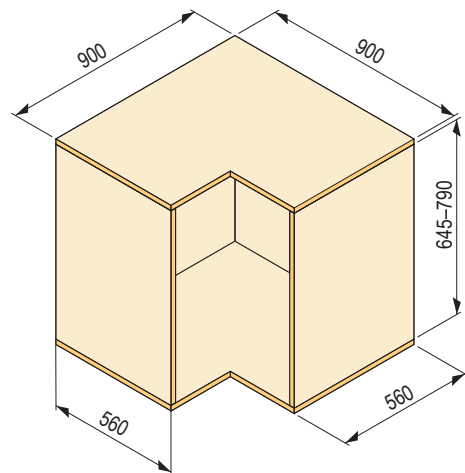

3/4 circle rotating tray, chrome

code	cabinet body (mm)	width (mm)	depth (mm)	height (mm)
162230	900	815	×	645-790

- the complete mechanism includes: 1 pc of bar for carousel + 2 wire shelves