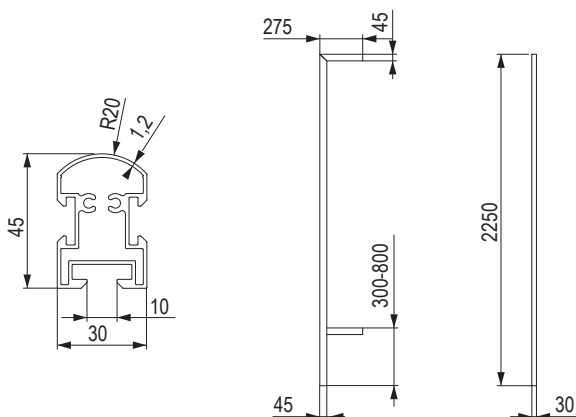

Aluminium stand

code	colour	length (mm)
CP0001	aluminium	2 250
402495	black matt