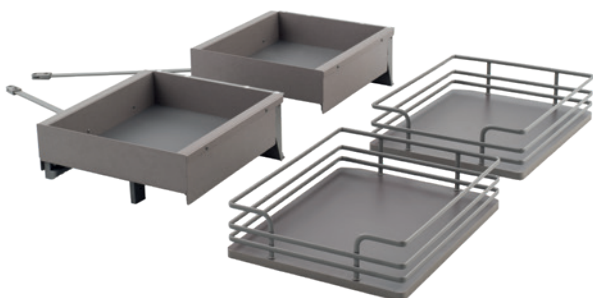

Fly Box, Smart Corner corner solutions

Fly Box

code	description	cabinet body width (mm)	depth (mm)	inner height (mm)
475024	mechanism	450	500	580
475026	Galaxy baskets			
531661	Lamina baskets			
475025	mechanism	600		
475027	Galaxy baskets			
539434	Lamina baskets			

- right-left mechanism
- with soft closing
- the inner baskets are independently extendable
- total load capacity 50 kg