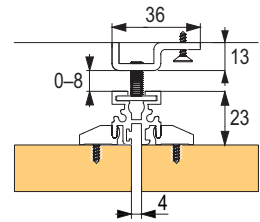

Wall clamp

code	material
309017	metal

! it is recommended to use 1 pc per 0,5 m of wall profile

Holder for wooden shelves

code	colour	length (mm)	fixation shelf	shelf thickness (mm)	
359335	grey	300	side	18	
420886	dark brown				
506921	black matt				
402852	dark brown	400	side	25-36	
506924	black matt				
402853	dark brown	500	side	25-36	
506926	black matt		bottom left	max. 25	
402854	dark brown				bottom right
402855					
402856	dark brown		bottom centre		

! shelf holders with side fixation must be supplemented with shelf supports