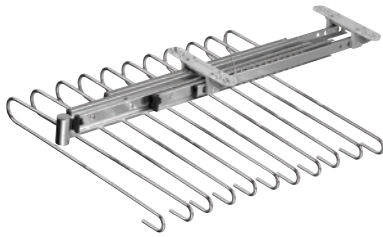

- ball bearing full extension slide without soft closing
- for hanging trousers and skirts

code	width (mm)	min. height (mm)	depth (mm)	colour
229402	375	93	470	chrome

Laundry baskets

code	width (mm)	height (mm)	depth (mm)	colour
36197	440	520	290	white
36198	290			
36195	250	450	265	