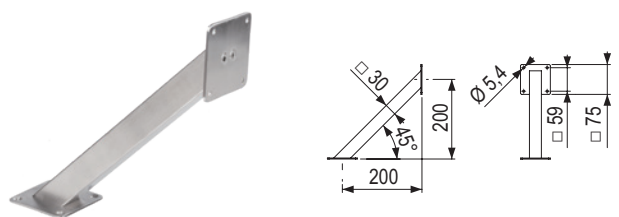

- side mounting
- right-left
- ball bearing full extension slide with soft closing

- supplied with 2 baskets in a given surface treatment
- 20 kg load capacity

StrongWire – bar consoles, stainless steel

Upright

code	description	height (mm)
335301	round	200
335280	square	

Inclined

code	description	height (mm)
335281	round	200
335279	square	

- load capacity: 30 kg/pair

Angular

code	description	height (mm)
335302	round	200
335304	square	