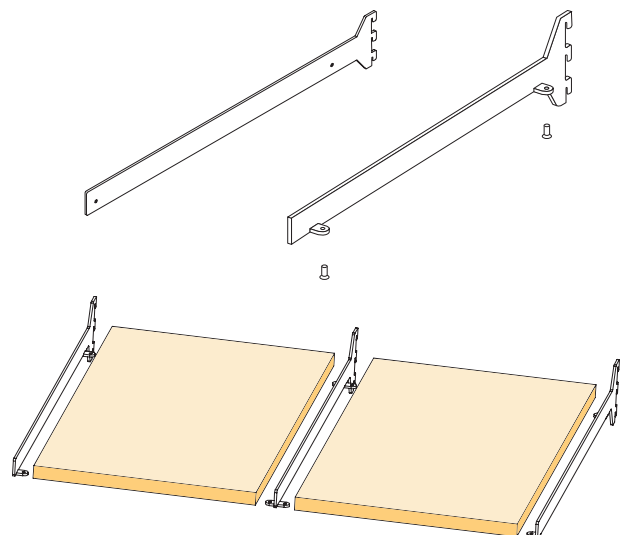

Vertiko system

- wall system of vertical profiles and shelf and cabinets holders

Wall profile, length 2606 mm

code	colour
500710	aluminium

- the profile includes a control plate and a screw
- the profile can be equipped with electrification

05

Plastic clip for panel attachment

code	material
309018	plastic

Wall clamp

code	material
309017	metal

! it is recommended to use 1 pc per 0,5 m of wall profile

Holder for wooden shelves

code	colour	length (mm)	fixation shelf	shelf thickness (mm)	
359335	grey	300	side	18	
420886	dark brown				
506921	black matt				
402852	dark brown	400	side	25-36	
506924	black matt				
402853	dark brown	500	side	25-36	
506926	black matt		bottom left	max. 25	
402854	dark brown				bottom right
402855					
402856	dark brown		bottom centre		

! shelf holders with side fixation must be supplemented with shelf supports