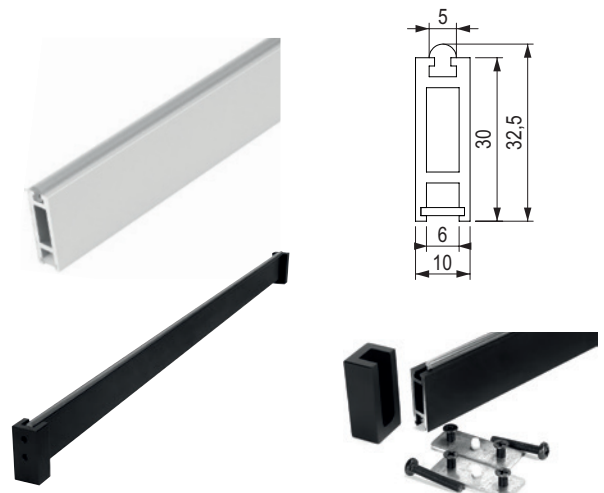

Wardrobe rail

code	colour	length L (mm)
505425	aluminium	600
505427	black matt	
505428	aluminium	800
505429	black matt	
505430	aluminium	900
505431	black matt	

- set includes fittings for attachment to legs