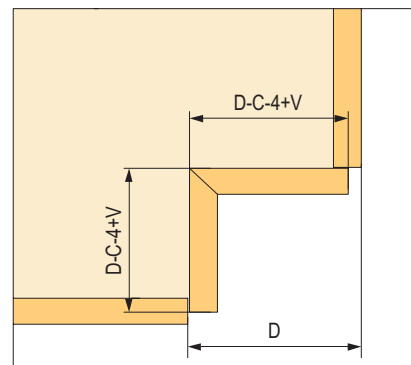

- package contains 2 shelves

blind corner solution

assembly of the support bar, cabinet body 900 mm

align the bottom surface with the top edge of the plinth

assembly of the support bar, cabinet body 800 mm