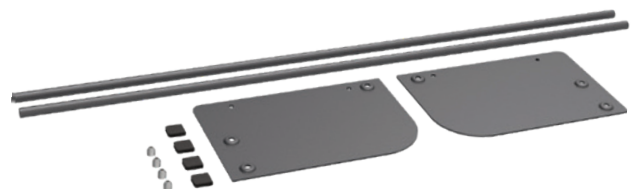

Spacer pad for slide

code	w × d × h (mm)
497167	25 × 453 × 69

Decorative trimming pad for shelf

code	max. clear width (CW)
497206	762
497207	1020

Shoe rack to shelf

inner width 762 (mm)		inner width 1020 (mm)	
black	champagne gold	black	champagne gold
497214	497215	497216	497217