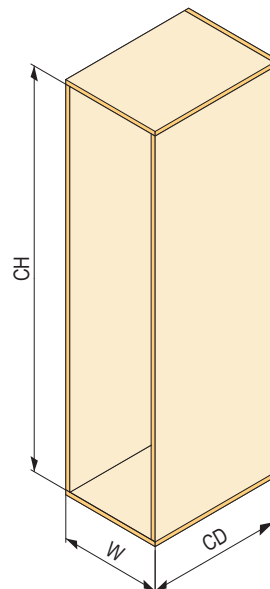

W (mm)	CD (mm)	CH (mm)
200	min. 510	1260-1590
300		1560-1890
400		1960-2250
450