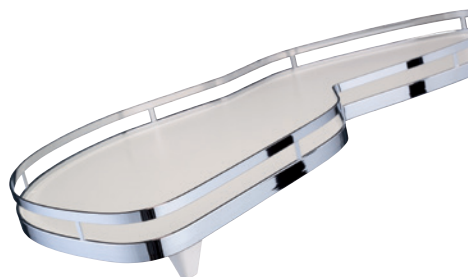

LeMans II

- for bottom corner cabinets with dimensions 800–1 200 mm
- load capacity 25 kg, newly with the possibility of soft closing when closing the Arena basket with AntiSlip base
- assembly manual including a paper template for pre-drilling included in the package

With full-base shelves Arena Style (white base) including mounting accessories

code	inner cabinet body width (mm)	width of door (mm)	inner height (mm)	orientation	
496514	min. 800	450	600–750	right	
496515			720–900		
496516			min. 1265		
496517	min. 910	500	600–750		
496518			720–900		
496519			min. 1265		
496520	min. 960	600	600–750		left
496521			720–900		
496522			min. 1265		
496523	min. 800	450	600–750		
496524			720–900		
496525			min. 1265		
496526	min. 910	500	600–750		
496527			720–900		
496528			min. 1265		
496529	min. 960	600	600–750		
496530			720–900		
496531			min. 1265		

With full-base shelves Arena Style (anthracite) including fixings

code	inner cabinet body width (mm)	width of door (mm)	inner height (mm)	orientation	
496564	min. 800	450	600–750	right	
496565			720–900		
496566			min. 1265		
496567	min. 910	500	600–750		
496568			720–900		
496569			min. 1265		
496570	min. 960	600	600–750		left
496571			720–900		
496572			min. 1265		
496573	min. 800	450	600–750		
496574			720–900		
496575			min. 1265		
496576	min. 910	500	600–750		
496577			720–900		
496578			min. 1265		
496579	min. 960	600	600–750		
496580			720–900		
496581			min. 1265