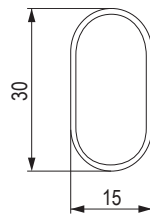

wardrobe rails and holders

Oval steel

- steel, polished chrome

code	Hettich code	length (mm)
107529	47615	2000

Oval aluminium

- material thickness 1,2 mm
- anodised aluminium

code	Hettich code	length (mm)
107988	9079590	3000