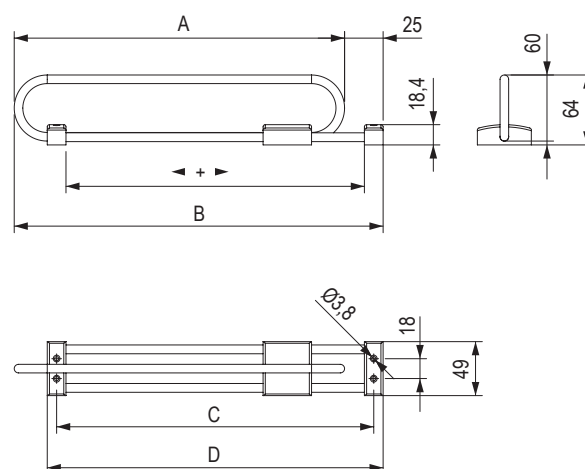

- $\varnothing 25$ mm

code	colour	material
548302	black	steel
15514	chrome	steel

Circular wardrobe rail holder – plastic

- $\varnothing 25$ mm

code	colour
129759	white
129758	black

Pull-out hanger holder

- high-quality solid wire design
- elegant combination of black PVC and chrome
- suitable for expected increased load or higher quality demand