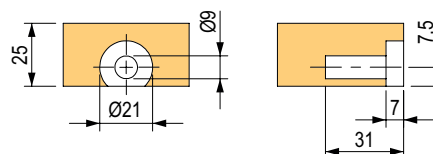

code	use
408376	for shelf attachment

- use two sets of side shelf supports for one shelf
- the set includes:
  - 2 pcs of shelf supports with thread
  - 2 pcs of screws M4×8