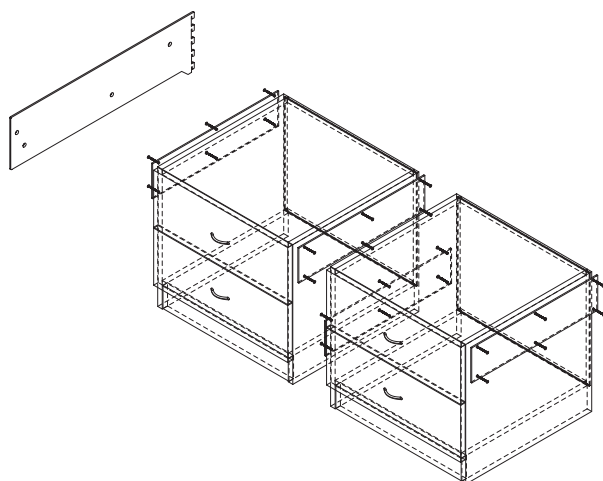

Vertiko system

Corner connector of the profile

code	material
309019	metal

Cabinet holder