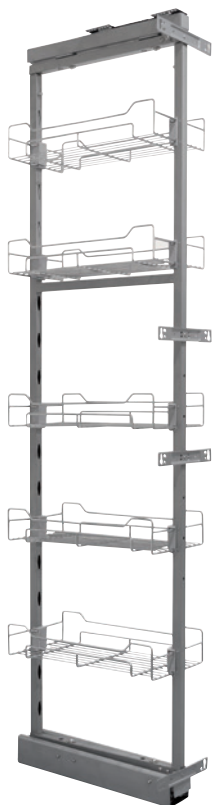

StrongWire – larder units – baskets

With all-wire baskets – chrome

code	cabinet body width (mm)	width (mm)	internal height incl. the slide (mm)	number of baskets
×	200	150	1260-1590	4
398655			1560-1890	5
398656			1960-2250	6
×	300	240	1260-1590	4
398658			1560-1890	5
398659			1960-2250	6
×	400	345	1260-1590	4
398661			1560-1890	5
398662			1960-2250	6
×	450	395	1260-1590	4
398665			1560-1890	5
398666			1960-2250	6

- set including baskets and front clamps
- slide with soft closing with load capacity 100 kg
- for the number of baskets in the set, see the table
- min. cabinet depth 540 mm

With solid base baskets – dark grey

code	cabinet body width (mm)	width (mm)	internal height incl. the slide (mm)	number of baskets
×	200	150	1260-1590	4
407300			1560-1890	5
407301			1960-2250	6
×	300	240	1260-1590	4
401646			1560-1890	5
401647			1960-2250	6
×	400	345	1260-1590	4
401649			1560-1890	5
401650			1960-2250	6
×	450	395	1260-1590	4
401652			1560-1890	5
401653			1960-2250	6

W (mm)	CD (mm)	CH (mm)
200	min. 510	1260-1590
300		1560-1890
400		1960-2250
450