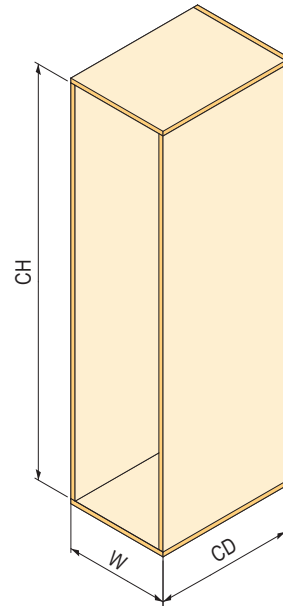

Dispensa larder unit – sets

With Arena Style solid base basket – anthracite/anthracite

code	cabinet body width (mm)	width baskets (mm)	internal height including the slide (mm)	number of baskets
496415	150	100	900-1300	3
496416			1200-1600	4
496417			1600-2000	5
496418			1800-2200	6
496419	200	150	900-1300	3
496420			1200-1600	4
496421			1600-2000	5
496422	300	250	1800-2200	6
496423			900-1300	3
496424			1200-1600	4
496425	400	350	1600-2000	5
496426			1800-2200	6
496427			900-1300	3
496428	450	400	1200-1600	4
496429			1600-2000	5
496430			1800-2200	6
496431			900-1300	3
496432	450	400	1200-1600	4
496433			1600-2000	5
496434			1800-2200	6