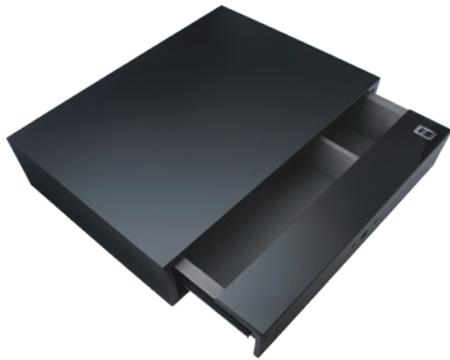

StrongWire – wardrobe safety box, pull-down wardrobe rails

Safe