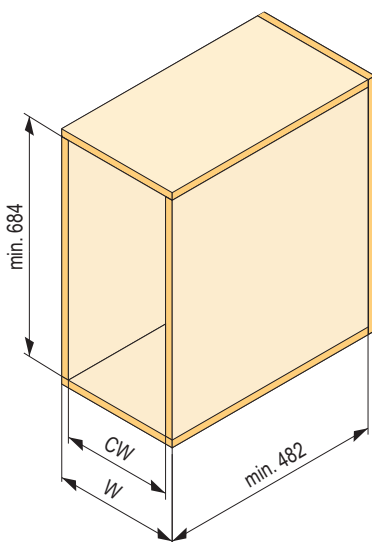

version with bottom runner system

For 300 and 400 mm Galaxy cabinet body with solid base

code	cabinet body (mm)	width (mm)	depth (mm)	height (mm)	colour
316053	300	264	470	487	anthracite
306257	300	264	470	487	white
306258	400	364	470	487	white

- concealed full extension slide with soft closing
- 30 kg load capacity

W (mm)	CW (mm)
300	264
400	364