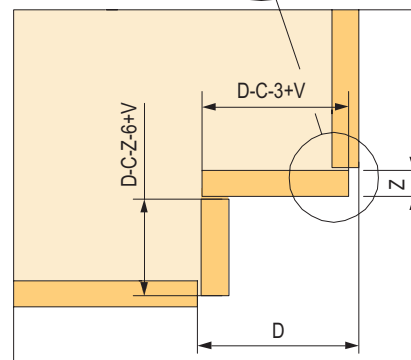

size of overlapping fronts