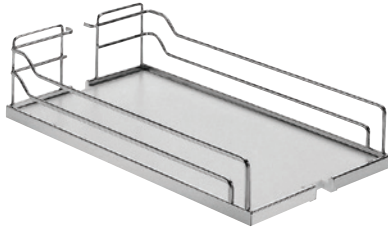

Arena Classic baskets, white base