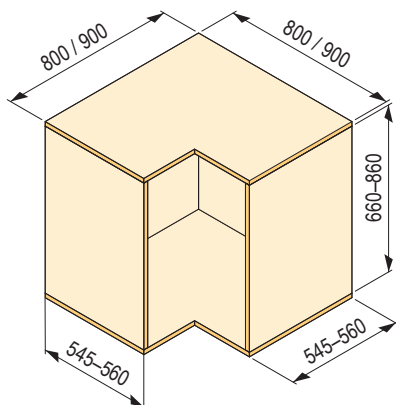

blind corner solution

- 3/4 carousel with door rotates mounted directly onto the mechanism
- when opened, the door rotates together with the carousel
- with soft closing

Revo 90° mechanism

code	code Kesseböhmer	height (mm)
135888	260500	660-860

- for bottom corner cabinet body with dimensions 800-900 mm
- Arena baskets with AntiSlip base
- mechanism load capacity 50 kg
- **Note the different cabinet body construction, see the drawing below**