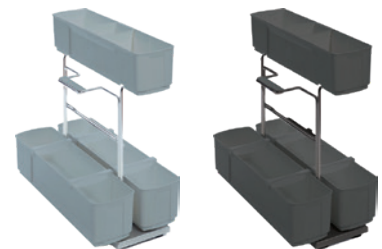

K-LINE larder cabinet individual components, Cleaning Agent

Dispensa baskets

code	dimensions (mm)	colour
469890	300	anthracite
469891	400	
469894	300	white
469895	400	

Frame

code	dimensions (mm)	colour
472254	1200-1600	white
472255	1600-2000	
472256	1800-2200	

Front holder

code	dimensions (mm)	colour
472258	300	white
472259	400	

Slide

code	load capacity (kg)	colour
472257	100	white

W (mm)	CD (mm)	CH (mm)
300	min. 500	900-1300
400		1200-1600
		1600-2000
		1800-2200

Cleaning AGENT

code	colour
469915	silver/grey
469916	anthracite/anthracite

- original pull-out basket with the possibility of storing various items
- bottom mounting
- washable plastic