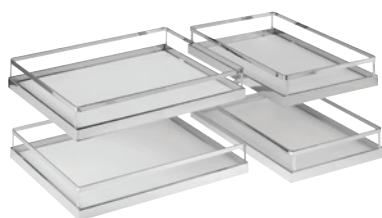

Arena Style baskets (white base)

code	code Kesseböhmer	description
135869	260400	set of Arena Style baskets