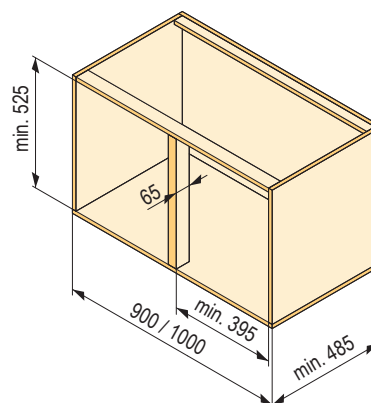

Magic Corner - blind corner solution

Magic Corner

- comfortable solution for bottom corner cabinet
- with soft closing
- doors are fitted using a clip-on mechanism and adjusted in 3 directions
- Arena baskets with white AntiSlip base
- for cabinet body widths 900-1 000 mm
- load capacity of baskets: outer 14 kg / inner 18 kg

For corner 900- 1000 mm

code	code Kesseböhmer	specification
135867	260401	right, pull-out with the door
135868	260402	left, pull-out with the door

1. Load capacities:
2. front baskets 7 kg / basket
   - rear baskets 9 kg / basket