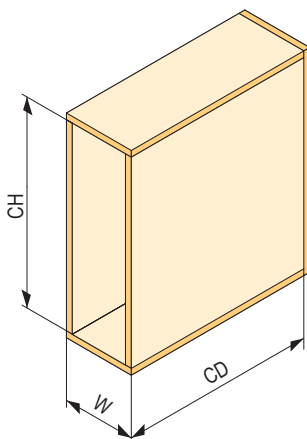

Dispensa Junior Slim

Full extension slide frame with soft closing

code	code Kesseböhmer	colour
393207	005450	silver
393208		anthracite

- load capacity 12 kg per individual basket and 28 kg total (all fittings + contents)

W (mm)	CD (mm)	CH (mm)
150	min. 490	640-728
200		
300		
400