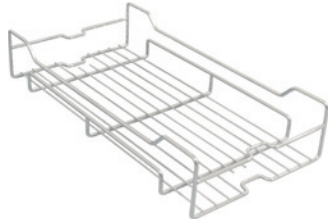

DELIVERY TO YOUR DOOR

All orders will be delivered to your hands within 72 hours.

05

contents

	<p>larder cabinets</p>	<p>Strong 05.6 Kesseböhmer 05.11; 05.18; 05.37 Vibo 05.41</p>
	<p>blind corner solution</p>	<p>Strong 05.6 Kesseböhmer 05.19 Vibo 05.47</p>
	<p>baskets with side runner system (for cabinet body 150–300 mm)</p>	<p>Strong 05.9 Kesseböhmer 05.29; 05.39 Vibo 05.53</p>
	<p>baskets with bottom runner system (for cabinet body 300–600 mm)</p>	<p>Strong 05.8 Kesseböhmer 05.32; 05.37 Vibo 05.58</p>
	<p>hinge systems and other accessories</p>	<p>Kesseböhmer 05.35; 05.40 Vibo 05.60</p>

contents

	<p>bar brackets</p>	<p>Strong</p> <p style="text-align: right;">05.10 05.61</p>
	<p>wardrobe systems</p> <p>modular systems</p>	<p>Strong Kesseböhmer Vibo Hettich Cordia</p> <p style="text-align: right;">05.62</p>

StrongWire – larder units – baskets

With all-wire baskets – chrome

code	cabinet body width (mm)	width (mm)	internal height incl. the slide (mm)	number of baskets
×	200	150	1260-1590	4
398655			1560-1890	5
398656			1960-2250	6
×	300	240	1260-1590	4
398658			1560-1890	5
398659			1960-2250	6
×	400	345	1260-1590	4
398661			1560-1890	5
398662			1960-2250	6
×	450	395	1260-1590	4
398665			1560-1890	5
398666			1960-2250	6