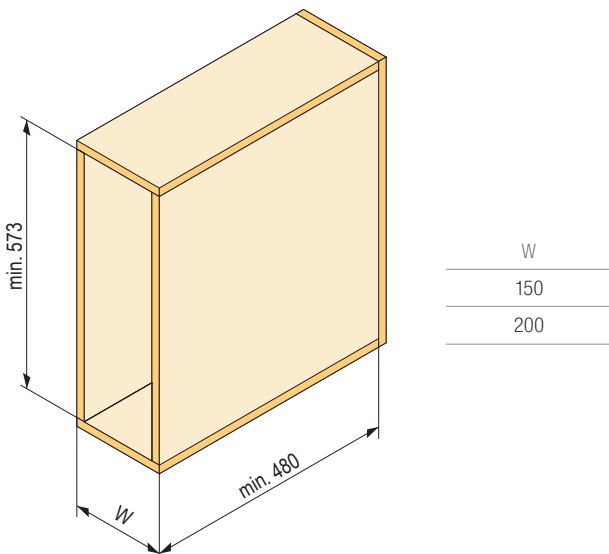

baskets with side runner system

For 150 and 200 mm cabinet body, all-wire- chrome

code	cabinet body (mm)	width (mm)	depth (mm)	height (mm)	assembly
87100	150	107	475	510	right
87101					left
87102	200	157			right
87103					left

- side mounting
- full extension slides with soft closing
- 30 kg load capacity