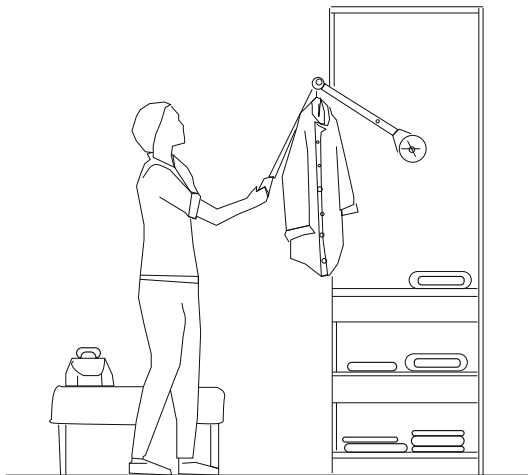

Spacers

code	Ø (mm)	height (mm)
315971	148	16

- distance 16 mm
- 2 pcs in package

Wardrobe rail

code	colour	length (mm)
417120	dark brown	3000