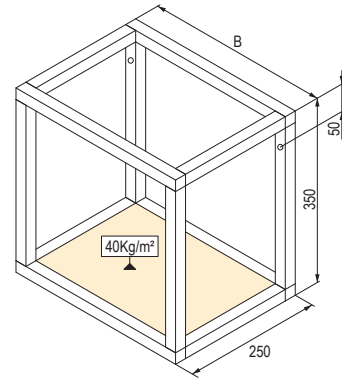

Shelf structure

code	width B (mm)	height (mm)	depth (mm)
357804	400	350	250
357807	600		
357809	800		

- other dimensions for complete shelf assemblies can be provided on individual request
- material thickness for bottom shelf = 18 mm