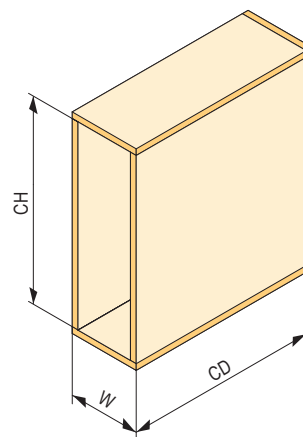

W (mm)	CD (mm)	CH (mm)
200	min. 496	min. 686
250		
300		
400