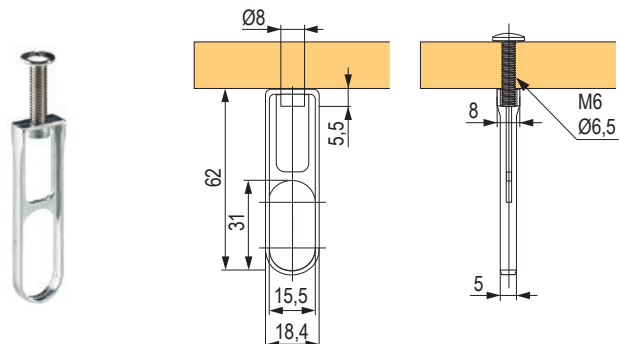

Additional wardrobe rail support

- with special screw M6 × 25
- nickel-coated zinc casting

code	Hettich code	description
107739	70676	for screwing on under a shelf