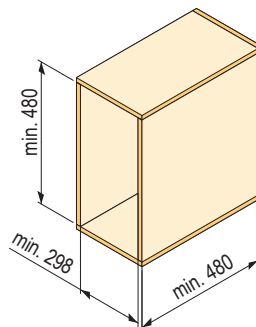

K-LINE larder cabinet individual components, Cleaning Agent

Dispensa baskets

code	dimensions (mm)	colour
469890	300	anthracite
469891	400	
469894	300	white
469895	400	

Frame

code	dimensions (mm)	colour
472254	1200-1600	white
472255	1600-2000	
472256	1800-2200	

Front holder

code	dimensions (mm)	colour
472258	300	white
472259	400	

Slide

code	load capacity (kg)	colour
472257	100	white

W (mm)	CD (mm)	CH (mm)
300	min. 500	900-1300
400		1200-1600
		1600-2000
		1800-2200

Cleaning AGENT

code	colour
469915	silver/grey
469916	anthracite/anthracite

- original pull-out basket with the possibility of storing various items
- bottom mounting
- washable plastic