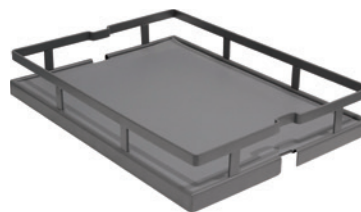

Solid base basket – dark grey