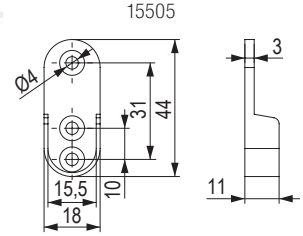

Oval wardrobe rail holder

344270