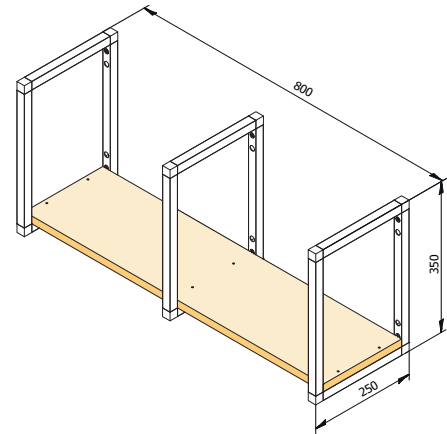

Shelf frame

code	height (mm)	depth (mm)
357959	250	250

- option of preparing holes for shelves at any height and in any quantity