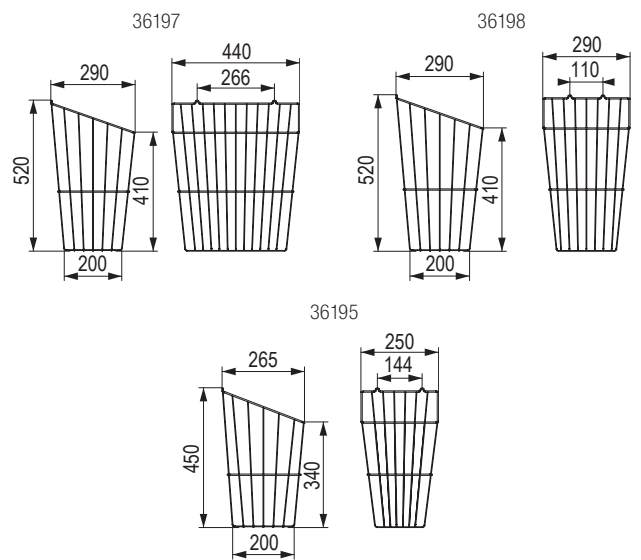

Laundry baskets

code	width (mm)	height (mm)	depth (mm)	colour
36197	440	520	290	white
36198	290			
36195	250	450	265