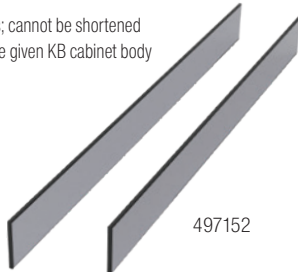

Front and rear glass H 72

code	cabinet body (mm) (KB)
497152	500
497154	600
497157	700
497159	800
497161	900
497163	1000

- tempered glass; cannot be shortened
- designed for the given KB cabinet body width (mm)