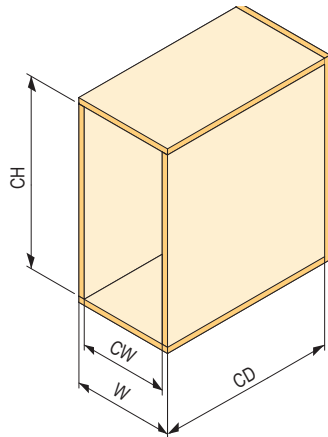

Comfort II side frame

Side pull-out frame including front holders 90°

code	code Kesseböhmer	option	colour
405930	260750	left	silver
405931	260751	right	silver
315001	260750	left	anthracite
315002	260751	right	anthracite

- side frame with ball bearing full extension slides with soft closing
- for cabinet bodies of width 190–400 mm and minimum height min. 700 mm
- 20 kg load capacity mechanism
- for 90° cabinets
- arena baskets with AntiSlip surface
- 20 kg load capacity

W (mm)	CW (mm)	CD (mm)	CH (mm)
300	min. 262	min. 480	min. 615
400	min. 362		
450	min. 412