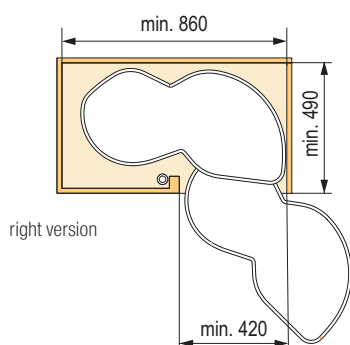

StrongWire – corner solutions, bottom baskets

Corner shelves

code	orientation	cabinet body (mm)	height of cabinet body (mm)	depth (mm)	doors (mm)	colour of the base/side
505210	right	900	600–750	min. 490	min. 420	white base / chrome railing
505211	left					
505212	right					grey base / grey flat railing
505213	left					

- for bottom corner cabinets of width 900 mm
- shelves with separate soft closing
- anti-slip base
- easy height adjustment of the assembly bar
- overall assembly is easy and fast
- assembly manual including a paper template for pre-drilling included in the package