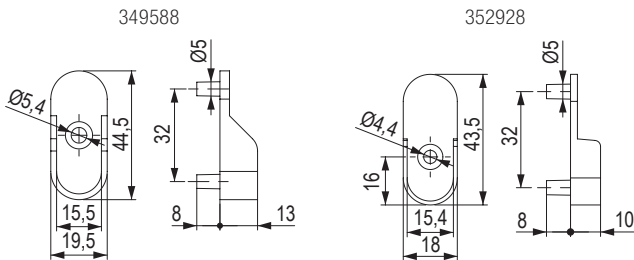

code	colour
349588	silver
352928	chrome