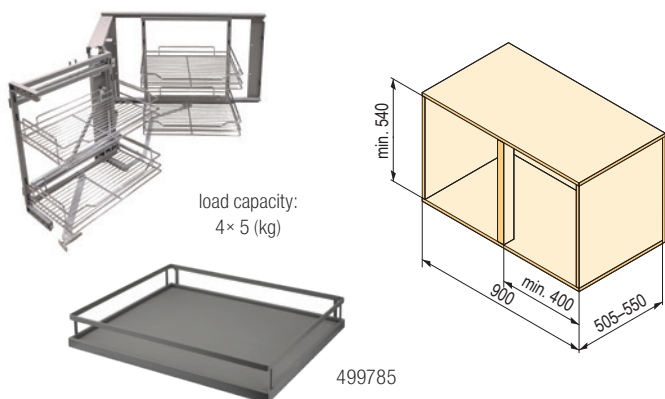

Slide

code	load capacity (kg)
409694	100

Basket – chrome

code	for cabinet body width (mm)
409684	200
409686	300
409687	400
409688	450

Mechanism with pull-out front and rear baskets

code	colour	description
398677	chrome	right-left
499785	grey	

- with soft closing
- minimum door width 400 mm
- right-left
- a solution allowing pulling out of both halves of the mechanism
- the mechanism opens independently on the door
- minimum door width 410 mm
- blocking of the open position when pulled-out to a side (to prevent collision with the cabinet body)
- load capacity 5 kg/basket