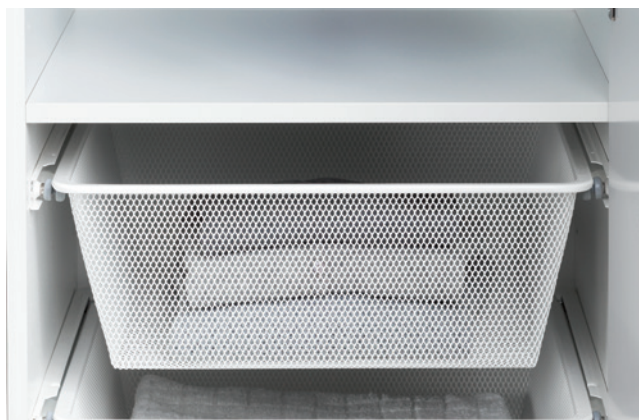

Pull-out type – Roller

for Roller roll runner slide

code	cabinet body (mm)	width (mm)	depth (mm)	height (mm)	colour
504802	400	336	494	160	white
504803	500	436			
504804	600	536			
504805	800	736			
504806	400	336			
504807	500	436			anthracite
504808	600	536			
504809	800	736			

❗ a Roller slides must be purchased separately for the basket (p. 05.69, depending on colour and cabinet body sidewall thickness)