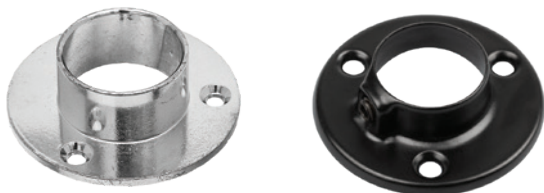

- $\varnothing 25$ mm

code	colour	material
548302	black	steel
15514	chrome	steel

Circular wardrobe rail holder – plastic

- $\varnothing 25$ mm

code	colour
129759	white
129758	black

Pull-out hanger holder

- high-quality solid wire design
- elegant combination of black PVC and chrome
- suitable for expected increased load or higher quality demand