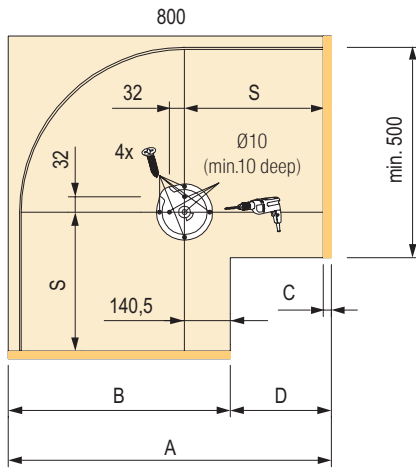

- package contains 2 shelves

blind corner solution

assembly of the support bar, cabinet body 900 mm

align the bottom surface with the top edge of the plinth

assembly of the support bar, cabinet body 800 mm