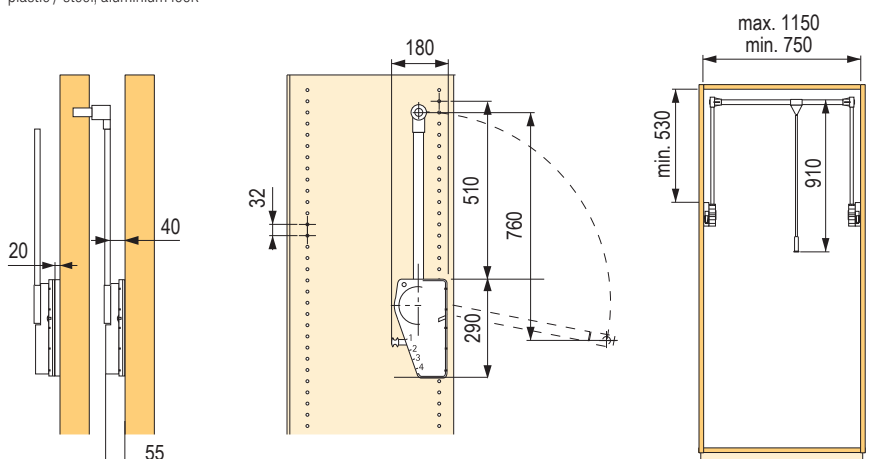

pull down wardrobe rails

DUO LIFT 10

code	Hettich code	description
104355	9079878	double-sided assembly on the cabinet body

- 10 kg load capacity
- telescopic width adjustment for cabinet body with internal width 750-1170 mm
- assembly in System 32
- wardrobe rail made of chrome plated steel
- housing, pivot arm and spacer
- plastic / steel, aluminium look

DUO LIFT 18

code	Hettich code	description
119204	9079882	double-sided assembly on the cabinet body

- load capacity 12-18 kg
- telescopic width adjustment for the internal cabinet body widths of 750-1150 mm
- assembly in System 32
- spring force adjustment in 4 stages: 12 - 14 - 16 - 18 kg
- wardrobe rail made of chrome plated steel
- housing, pivot arm and spacer
- plastic / steel, aluminium look