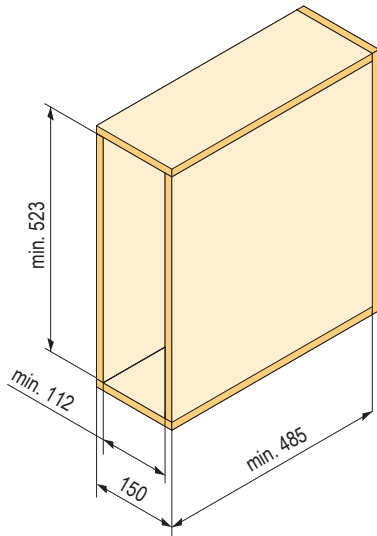

K-LINE baskets with side runner system

For 150 mm cabinet body, 3D front adjustment

code	colour
470443	anthracite
470444	white
470454	divider for bottom baskets, anthracite

- 12 kg load capacity