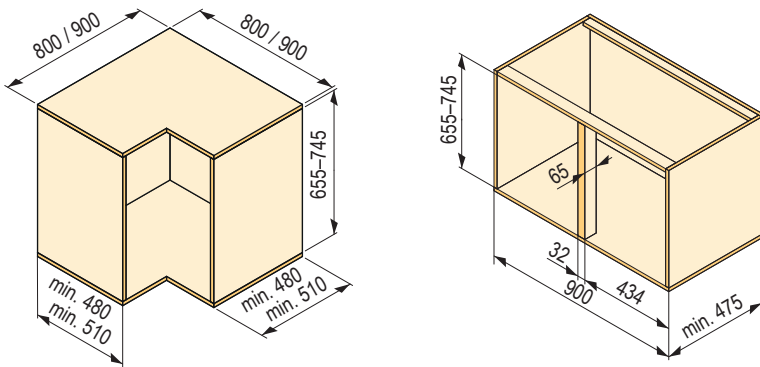

blind corner solution

Carousel 270°, 180°

- classic 3/4 and 1/2 carousel
- for bottom corner cabinet bodies with width 800-900 mm
- Arena baskets with AntiSlip base
- load capacity: 25 kg per shelf

Axle

code	code Kesseböhmer	height (mm)
353254	250052	655-745