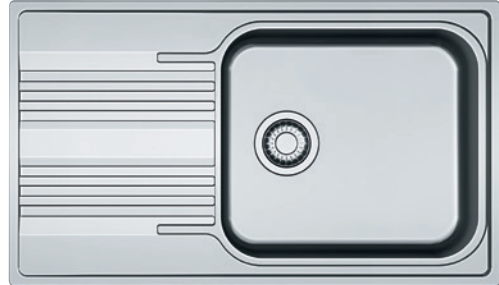

SRX 611-86 LB