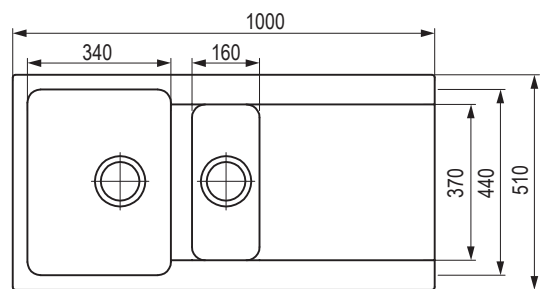

Accessories

F00335	pop-up basket strainer waste 3 1/2"
420831	over-the-sink cutting board - Bamboo

OID 651

	
black	white
214096	214095

- **Dimensions:** 1000 × 510 mm
- cut-out: 980 × 490 mm
- kitchen sink: 340 × 440 and 160 × 370 mm
- depth: 190 mm and 140 mm
- the kitchen sink does not have a hole for the kitchen tap, it can be drilled with a reaming drill bit directly during assembly