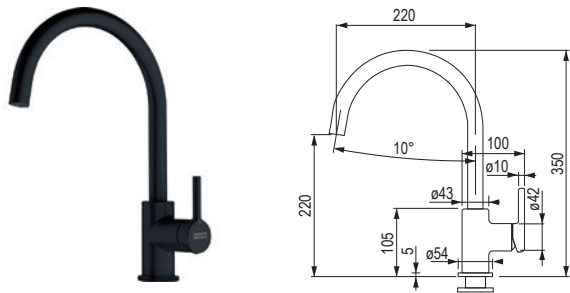

FC 6018 Lina

onyx	black matt	cashmere	sahara
463135	463110	463141	463139
sand highlights	icy white	grey stone	
463140	463138	463137	

- level mixer tap
- pressure tap
- 45 cm hoses