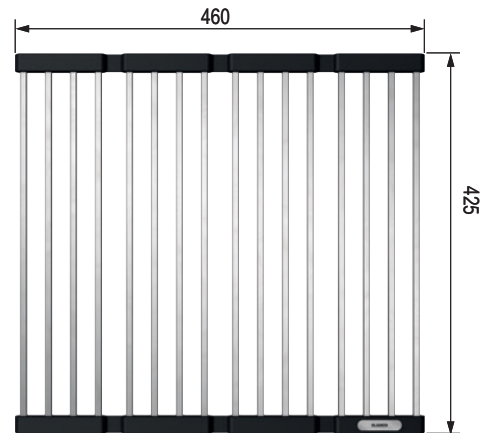

Foldable grid

402555 – compatible with kitchen

- sinks:**
- Pleon
 - Subline
 - Andano
 - Claron
 - Cronos
 - Supra
 - ZeroX
 - Idento

402554 – compatible with kitchen

- sinks:**
- ADON
 - Claron
 - Divon