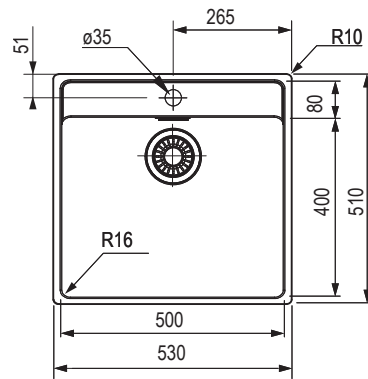

MRX 210/610 - 50TL

code

361068

Dimensions: 530 × 510 mm

- cut-out: depends on the template
- kitchen sink: 500 × 400 mm
- kitchen sink depth: 180 mm
- radius: 16 mm

Accessories

335071	mobile drainboard (stainless steel / black plastic)
207835	roller mat (stainless steel)