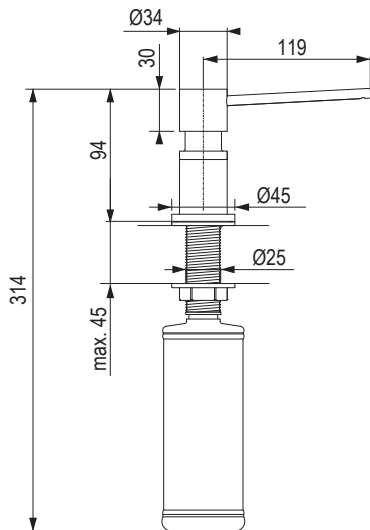

MARELLA

100% MADE IN ITALY

Marella has its own Florida.
Thanks to it, your furniture will flourish.

Find it in this catalogue in chapter 11.

add-ons or accessories

LATO detergent dispenser

chrome	PVD steel	black matt	satin gold	satin dark steel	satin platinum
402689	402690	402691	477527	516442	516443