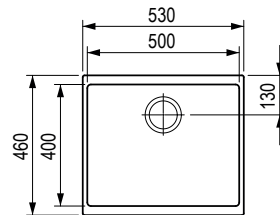

StrongSinks S3 – granite kitchen sinks without drainboard

Hron 430

Space-saving siphon included.

black

491383

grey

491397

beige

491406

white

491414

Dimensions: 430 × 460 mm

- cut-out for top installation: 420 × 444 mm
- cut-out for bottom installation: 400 × 400 mm
- kitchen sink: 400 × 400 mm
- depth: 200 mm

Accessories

492721	stainless steel strainer bowl
491388	roller mat 440 × 278 mm

Hron 530

Space-saving siphon included.

black

491384

grey

491398

beige

491407

white

491415

Dimensions: 530 × 460 mm

- cut-out for top installation: 520 × 444 mm
- cut-out for bottom installation: 500 × 400 mm
- kitchen sink: 500 × 400 mm
- depth: 200 mm

Accessories

492721	stainless steel strainer bowl
491388	roller mat 440 × 278 mm