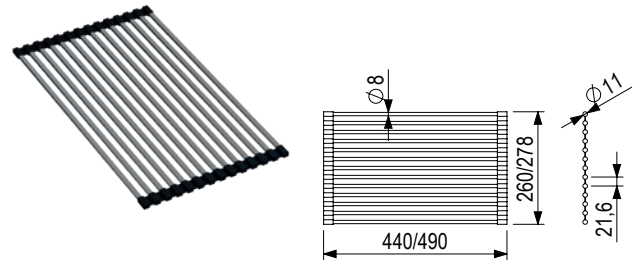

Strainer bowl

code	description
491386	stainless steel 461 × 252 × 75 mm

Strainer bowl

code	description
492721	stainless steel 431 × 252 × 75 mm

Roller mat

code	description
491387	490 × 270 mm
491388	440 × 278 mm