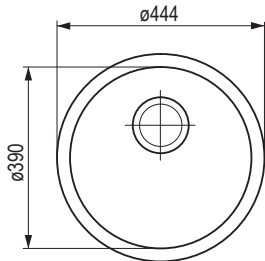

StrongSinks S1 stainless steel kitchen sinks, pressed, without drainboard

Ondava