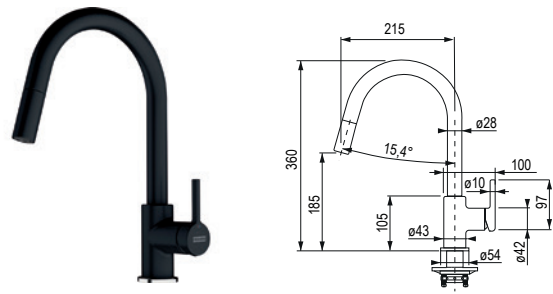

FC 6051 LINA

onyx	black matt	cashmere	sahara
463142	463112	463148	463146
sand highlights	icy white	grey stone	
463147	463145	463144	

- level mixer tap
- pressure tap
- pull-out nozzle fitted with aerator
- 45 cm hoses