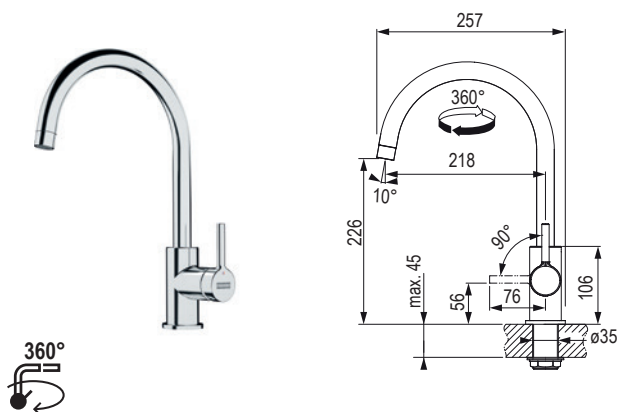

477894

icy white

315738

grey stone

315742

- level mixer tap
- pressure tap
- 45 cm hoses
- pull-out nozzle fitted with spray

FS 3228 LINA

chrome