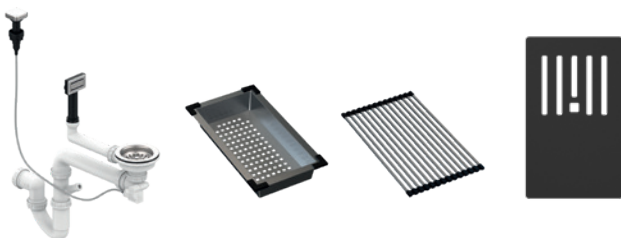

491401

white

491410

Dimensions: 780 × 500 mm

- cut-out: 760 × 480 mm
- kitchen sink: 347 × 420 mm
- depth: 205 mm

When using high kitchen taps on the drainboard, these may have a slight tilt.

Accessories

492717	space-saving siphon with drain remote control
491386	stainless steel strainer bowl
491387	roller mat 490 × 260 mm
546232	preparation board matt black