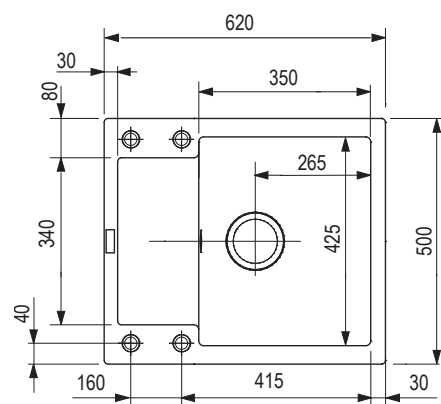

MRG 611-62

onyx	grey stone	cashmere	icy white
207257	144098	318579	144100
black matt	sahara	sand highlights	grey slate
462918	144101	144102	523580

Dimensions: 620 × 500 mm
• cut-out: 600 × 480 mm

• kitchen sink: 350 × 425 mm
• depth: 200 mm

Accessories

F00335	pop-up basket strainer waste
420831	over-the-sink cutting board - Bamboo