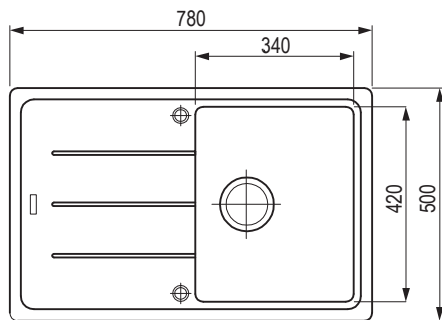

Fragranite kitchen sinks with drainboard

BFG 611-78