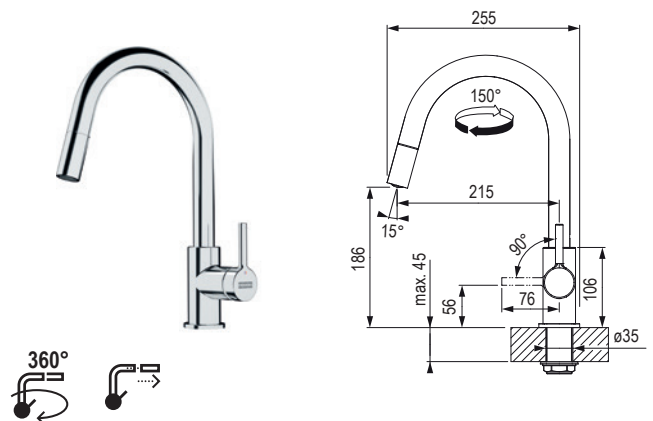

FS 3229 LINA

chrome

499578

- level mixer tap
- pressure tap
- 45 cm hoses
- with pull-out end piece with aerator