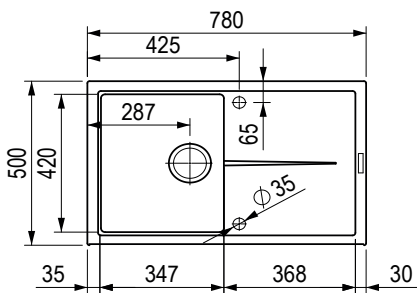

StrongSinks S3 – granite kitchen sinks with drainboard

Labe 780