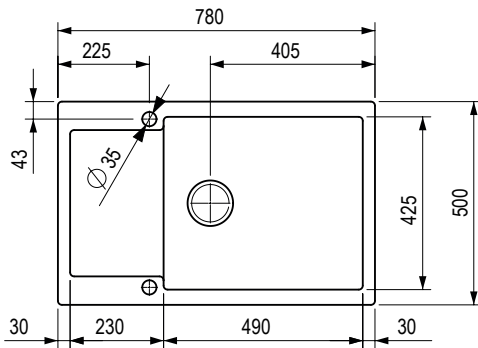

Fragranite kitchen sinks with drainboard

MRG 611-78 BB

onyx	grey stone	cashmere	icy white
264901	264903	318580	264905
black matt	sahara	sand highlights	grey slate
462920	264907	264908	523582

Dimensions: 780 × 500 mm
• cut-out: 760 × 480 mm

• kitchen sink: 490 × 425 mm
• depth: 200 mm

Accessories

F00335	pop-up basket strainer waste 3 1/2"
420831	over-the-sink cutting board - Bamboo

12345 Item in stock

12345 Item on demand