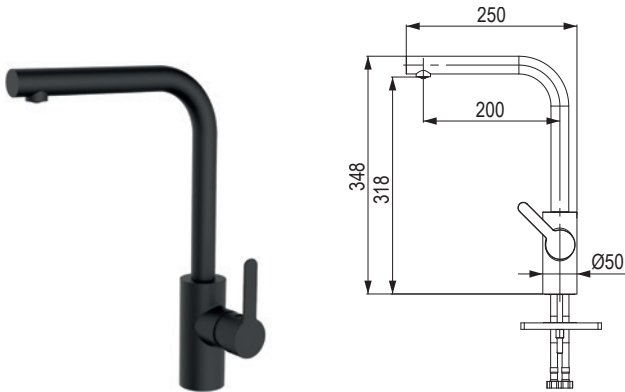

StrongSinks S3 – kitchen taps

Ipoly

code	description	colour
496354	L-shape, lever on the side	black matt

Type of kitchen tap:

- level mixer tap
- pressure tap
- 360° swivel spout

Package content:

- kitchen tap
- connection hoses
- assembly package
- installation instructions