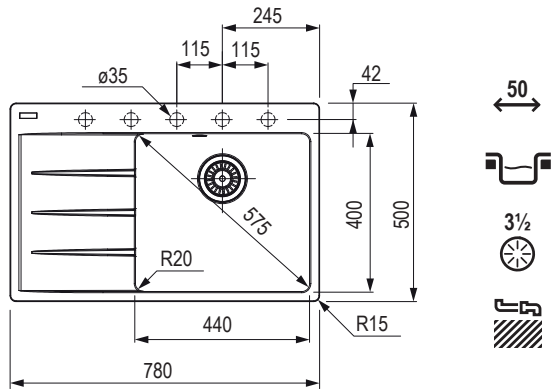

Fragranite kitchen sinks with drainboard

CNG 611-78 TL