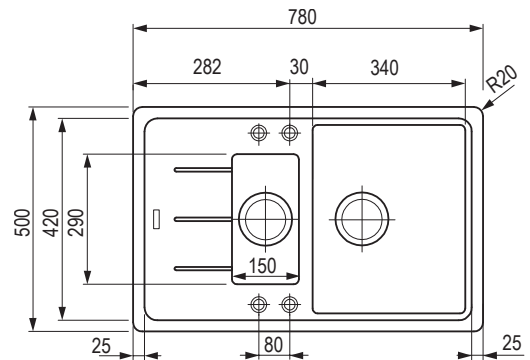

Dimensions: 620 × 500 mm

• cut-out: 600 × 480 mm, radius: 20 mm

• kitchen sink: 340 × 420 mm

• depth: 200 mm

Accessories

F00335	pop-up basket strainer waste 3 1/2"
420831	over-the-sink cutting board - Bamboo

Fragranite kitchen sinks with drainboard

BFG 611-78

onyx	grey stone	cashmere	icy white
207328	207324	318525	207329

black matt	sahara	sand highlights	grey slate
477820	207326	207327	523588

Dimensions: 780 × 500 mm
 • cut-out: 760 × 480 mm, radius: 20 mm
 • kitchen sink: 340 × 420 mm
 • depth: 200 mm

Accessories

F00335	pop-up basket strainer waste 3 1/2"
420831	over-the-sink cutting board - Bamboo

BFG 651-78

onyx	grey stone	black matt
207310	207306	477823

Dimensions: 780 × 500 mm
 • cut-out: 760 × 480 mm, radius: 20 mm
 • kitchen sink: 340 × 420, 150 × 290 mm
 • depth: 200, 100 mm