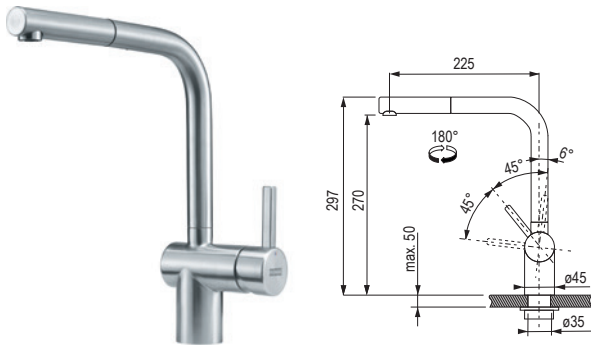

FC 3791 ATLAS NEO

stainless steel	stainless steel black	stainless steel gold	stainless steel copper	stainless steel anthracite
384485	461421	463162	463163	463164

- not suitable for installation in stainless steel kitchen sinks
- level mixer tap
- pressure tap
- with pull-out nozzle fitted with aerator
- 45 cm hoses