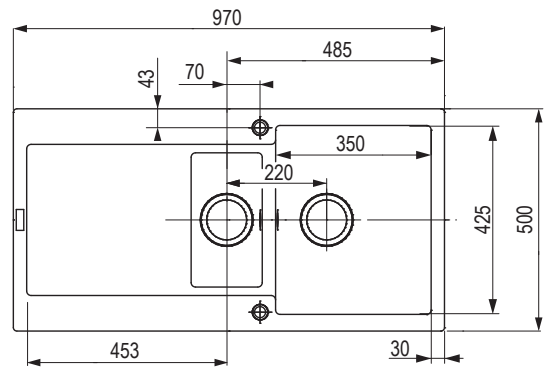

MRG 651

onyx	grey stone	cashmere
207222	F00207	318583
black matt		
462922		

Dimensions: 970 × 500 mm

• cut-out: 950 × 480 (radius 10) mm

• kitchen sink: 350 × 425, 160 × 300 mm
• depth: 200, 130 mm

Accessories

F00101	bowl
207839	roller mat
420831	over-the-sink cutting board - Bamboo