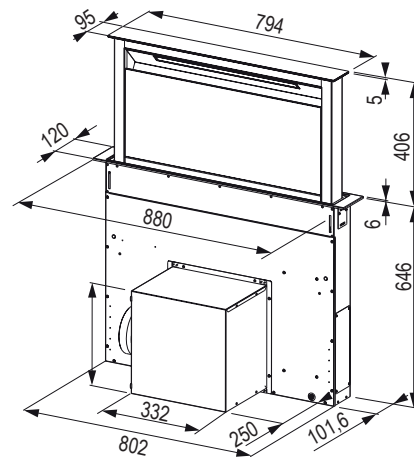

Downdraft kitchen hood, rises from the worktop – FDW 908 IB XS

code	assembly width (mm)	colour
284892	880	black / stainless steel

- power: 720 m³/h
- power levels: 4¹⁾
- control: sensor
- lighting: LED strip 1 × 7 W, 2700 K
- weight: 36 kg
- energy class (E): A
- max. noise level: 68 dB (A)

¹⁾ + intensive mode + rundown

Accessories

268455	activated charcoal odour filter UF 09
335041	set for positioning the motor outside the kitchen hood