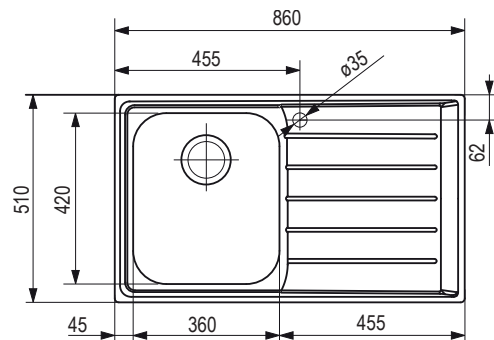

NEX 611

i this kitchen sink is welded

code	design
207630	3 1/2" strainer waste – drainer on right
207631	3 1/2" strainer waste – drainer on left

Dimensions: 510 × 860 mm

- cut-out: 840 × 490 mm
- kitchen sink: 360 × 420 mm
- kitchen sink depth: 200 mm

Accessories

207917	pop-up basket strainer waste 3 1/2"