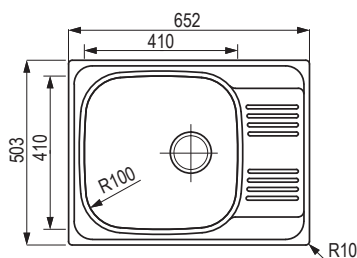

StrongSinks S1 pressed stainless steel kitchen sinks, with and without drainboard

Odra

code	description
506001	top installation

- Dimensions:** 652 × 503 mm
- kitchen sink: 410 × 410 mm
 - kitchen sink depth: 185 mm
 - cut-out: 638 × 489 mm
 - thickness: 0.7 mm