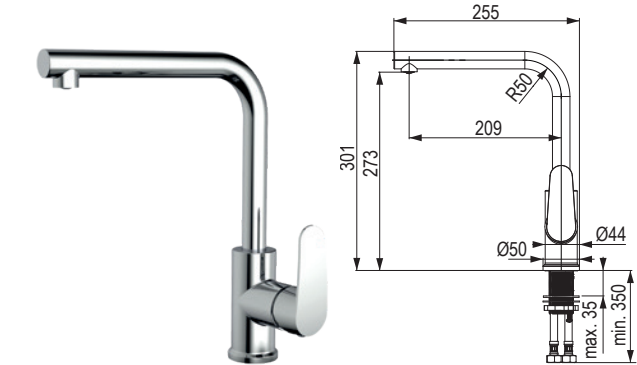

Stréva

code	description	colour
496353	L-shape, lever on the side	polished chrome

Type of kitchen tap:

- level mixer tap
- pressure tap
- 360° swivel spout

Package content:

- kitchen tap
- connection hoses
- assembly package
- installation instructions