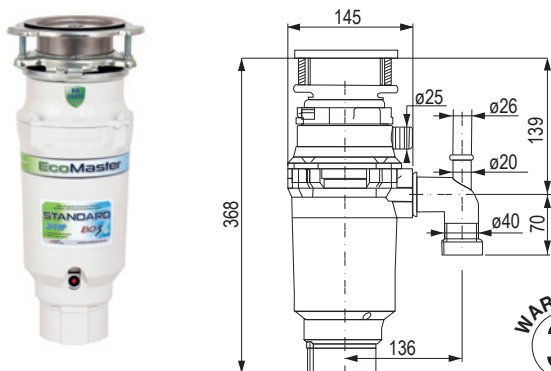

EcoMaster Standard EVO3 for regular households

code	description
337729	3/4 HP (550 W)

- suitable for all normal households and in places with a lack of space under the kitchen sink
- all of its crushing components are made of stainless steel; sufficient power and motor damping

TECHNICAL INFORMATION:

- speed: 2700 rpm
- torque: 1.8 Nm
- chamber volume: 1.48 l
- crushing segments: stainless steel, reinforced blades
- weight: 5 kg