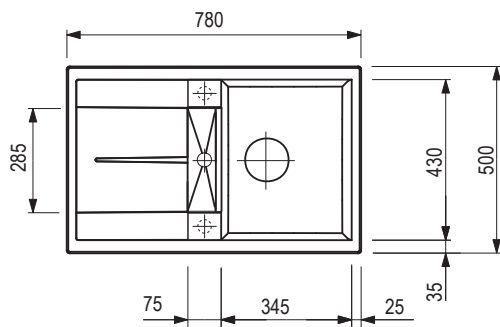

Silgranite, with drainboard

BLANCO

Metro 45S, without drain remote control

anthracite

200588

grey rock

200591

white

200584

white soft

498167

tartufo

200587

black

407111

grey volcano

498166

Dimensions: 780 × 500 mm
• cut-out: 760 × 480 mm

• kitchen sink: 345 × 430 mm
• depth: 190 mm

• included with the sinks is a waste fitting with a space-saving pipe, 3½" strainer waste

Accessories

358349	corner caddy
263539	crockery basket
263644	draining tray