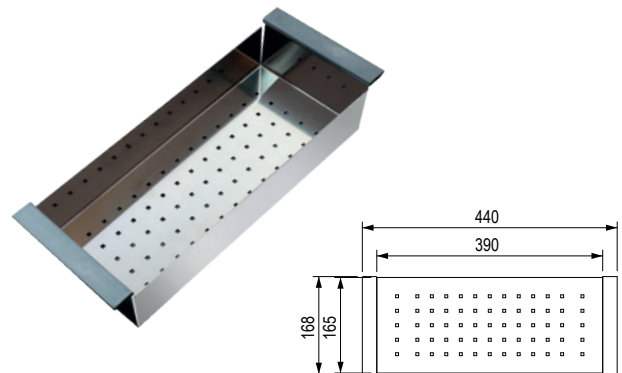

Strainer bowl

code	description
487892	stainless steel/plastic, for kitchen sinks 482139, 482140, 482141, 482144