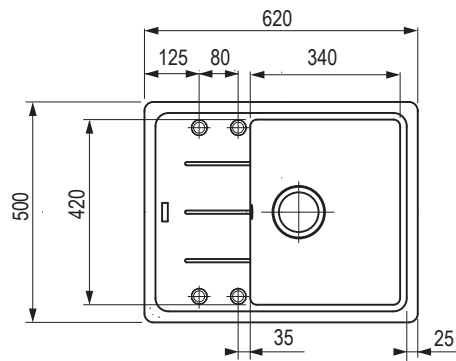

BFG 611-62

onyx	grey stone	cashmere	icy white
207337	207333	318524	207338
black matt	sahara	sand highlights	grey slate
477819	207335	207336	523587

Dimensions: 620 × 500 mm

• cut-out: 600 × 480 mm, radius: 20 mm

• kitchen sink: 340 × 420 mm

• depth: 200 mm

Accessories

F00335	pop-up basket strainer waste 3 1/2"
420831	over-the-sink cutting board - Bamboo