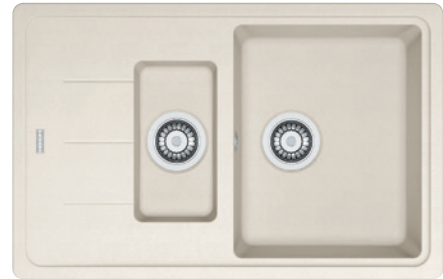

Fragranite kitchen sinks with drainboard

BFG 611-78

onyx	grey stone	cashmere	icy white
207328	207324	318525	207329

black matt	sahara	sand highlights	grey slate
477820	207326	207327	523588

Dimensions: 780 × 500 mm
• cut-out: 760 × 480 mm, radius: 20 mm
• kitchen sink: 340 × 420 mm
• depth: 200 mm

Accessories

F00335	pop-up basket strainer waste 3 1/2"
420831	over-the-sink cutting board - Bamboo

BFG 651-78

onyx	grey stone	black matt
207310	207306	477823

Dimensions: 780 × 500 mm
• cut-out: 760 × 480 mm, radius: 20 mm
• kitchen sink: 340 × 420, 150 × 290 mm
• depth: 200, 100 mm

Accessories

207753	bowl
F00335	pop-up basket strainer waste 3 1/2"
420831	over-the-sink cutting board - Bamboo