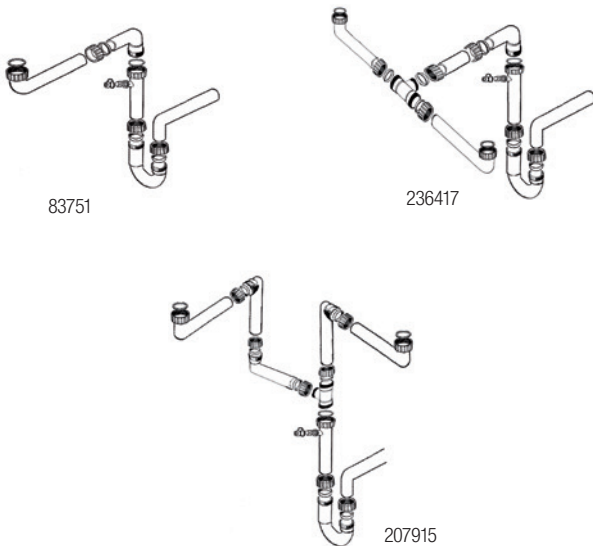

Replacement space-saving siphons Franke

code	description
83751	siphon incl. branch for dishwasher for single kitchen sink
236417	siphon incl. branch for dishwasher for double kitchen sink
207915	siphon incl. branch for dishwasher for double kitchen sink