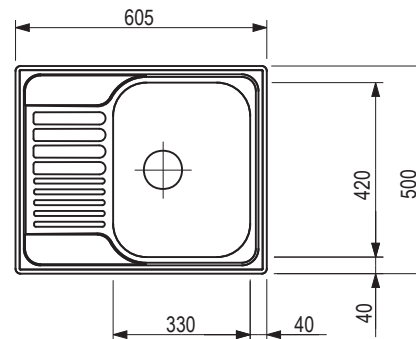

TIPO 45 S Mini

- **Dimensions:** 605 × 500 mm
- cut-out: 587 × 482 mm
- kitchen sink: 330 × 420 mm
- depth: 160 mm

code	surface treatment
199895	natural gloss

Accessories

263539	crockery basket