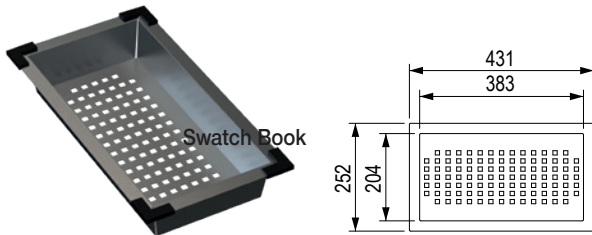

Strainer bowl

code	description
492721	stainless steel 431 × 252 × 75 mm