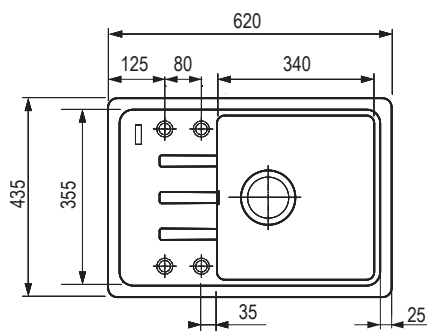

Fragranite kitchen sinks with drainboard

BSG 611-62

onyx	grey stone	cashmere	icy white
284873	284875	318536	298116

black matt	sahara	sand highlights
477824	284874	298117

Dimensions: 620 × 435 mm
• cut-out: 600 × 415 (radius: 20 mm)
• kitchen sink: 340 × 355 mm
• depth: 200 mm

Accessories

F00335 pop-up basket strainer waste 3 1/2"

12345 Item in stock

12345 Item on demand