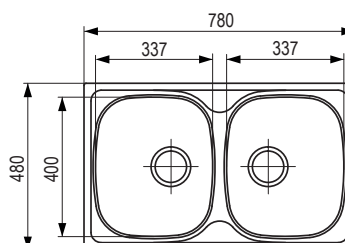

StrongSinks S1 pressed stainless steel kitchen sinks, with and without drainboard

Odra

code	description
506001	top installation

- Dimensions:** 652 × 503 mm
- kitchen sink: 410 × 410 mm
 - kitchen sink depth: 185 mm
 - cut-out: 638 × 489 mm
 - thickness: 0.7 mm

Nisa

code	description
505998	top installation

- Dimensions:** 780 × 480 mm
- kitchen sink: 350 × 400 mm
 - kitchen sink depth: 180 mm
 - cut-out: 766 × 466 mm
 - thickness: 0.7 mm

Mohan

code	description
502486	top installation

- Dimensions:** 860 × 500 mm
- kitchen sink: 410 × 410 mm
 - kitchen sink depth: 175 mm
 - cut-out: 846 × 486 mm
 - thickness: 0.6 mm

12345 Item in stock

12345 Item on demand

Welland

code	description
506000	top installation

- Dimensions:** 780 × 480 mm
- kitchen sink: 2 × 337 × 400 mm
 - kitchen sink depth: 175 mm
 - cut-out: 766 × 466 mm
 - thickness: 0.7 mm

12.20

StrongSinks S1 stainless steel kitchen sinks, pressed, without drainboard