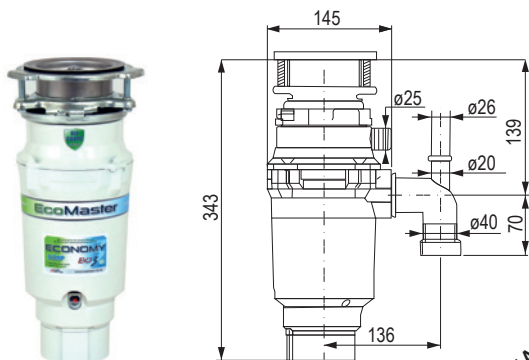

waste disposers

EcoMaster Economy EVO3 for small households

code	description
354034	1/2 HP (375 W)

- designed for small households or for places with non-standard or very tight mounting space
- all crushing components are made of stainless steel
- noise damping by covered motor

TECHNICAL INFORMATION:

- speed: 2600 rpm
- torque: 1.5 Nm
- chamber volume: 1.48 l
- crushing segments: stainless steel, reinforced blades
- weight: 4.4 kg