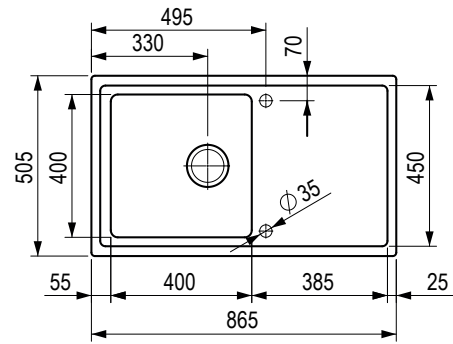

- Dimensions:** 787 × 520 mm
- cut-out: 773 × 506 mm
 - kitchen sink depth: 232 mm
 - thickness: 1 mm

Dnipro

① Space-saving siphon with drain remote control and hole cover for kitchen tap included.

code	description
482141	865 × 505 mm with drain remote control, top/bottom/flushmount installation