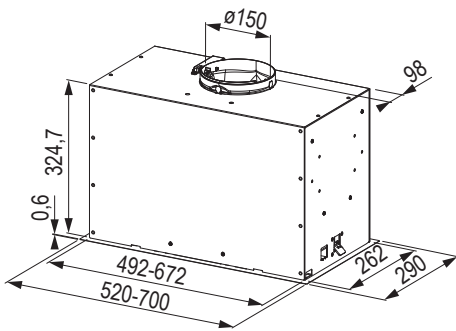

FBFE BK MATT A52 black matt

code	assembly width (mm)	colour
477906	520	black matt

- power: 280/540/620 m³/h (min, max and intensive level)
- power levels: 3
- control: push buttons
- lighting: LED strip 1 × 6 W, 3000 K
- weight: 9 kg
- energy class (E): B
- max. noise level: 67 dB (A)
- intended for installation into cabinet

Accessories

43209	UF 05 activated charcoal odour filter
335042	odour filter UF 11 with long lifetime
F00113	backdraft shutter ZK150 – 150 mm diameter

12345 Item in stock

12345 Item on demand