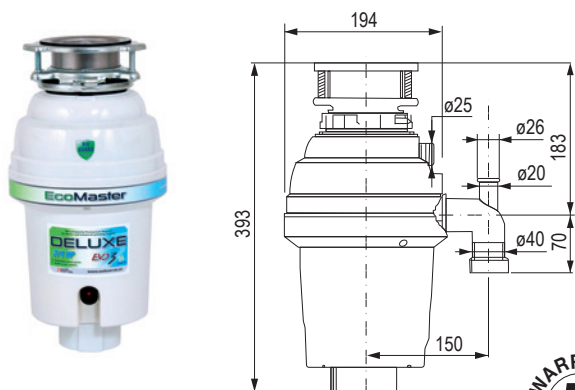

EcoMaster DELUXE EVO3 kitchen food waste disposer for the most demanding users

code	description
337731	3/4 HP (550 W)

- suitable for larger households
- a great choice for those who do not like compromise and enjoy luxuriousness
- from a technical point of view, this waste disposer delivers perfection to all elements in the smallest detail
- compared to cheaper models, it has the biggest crushing chamber, the best overall noise damping of the chamber and motor
- the crushing ring is higher and, in addition, equipped with a double row of perforations for faster and finer crushing

TECHNICAL INFORMATION:

- speed: 2700 rpm
- torque: 1.8 Nm
- chamber volume: 1.9 l
- crushing segments: stainless steel, reinforced blades
- weight: 5.7 kg