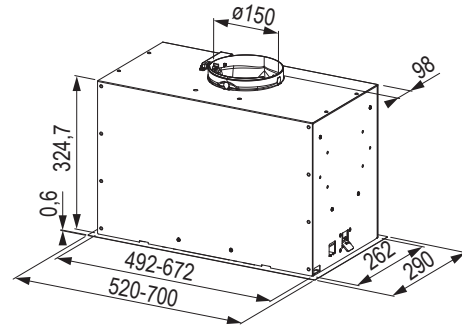

FBFE WH MATT A52 white matt

code	assembly width (mm)	colour
477908	520	white matt

- power: 280/540/620 m³/h (min, max and intensive level)
- power levels: 3
- control: push buttons
- lighting: LED strip 1 × 6 W, 3000 K
- weight: 9 kg
- energy class (E): B
- max. noise level: 67 dB (A)
- intended for installation into cabinet

Accessories

43209	UF 05 activated charcoal odour filter
335042	odour filter UF 11 with long lifetime
F00113	backdraft shutter ZK150 – 150 mm diameter

12.52