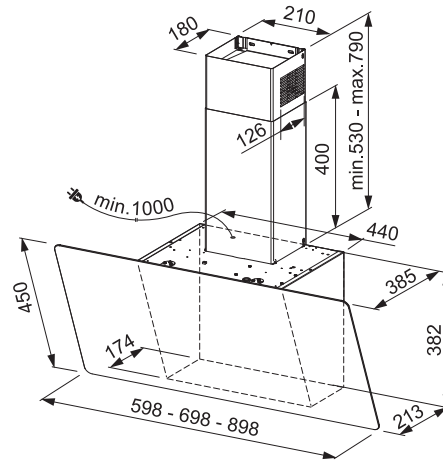

**Chimney kitchen hood
– FPJ 625/705/925 V BK/SS**

code	assembly width (mm)	colour
383930	600	black / stainless steel
384528	700	black stainless steel
384527	900	black / stainless steel

- power: 800 m³/h
- power levels: 3¹⁾
- control: sensor
- lighting: LED 2× 1 W, 4000 K
- weight: 14 kg
- energy class (E): A+
- max. noise level: 69 dB (A)

¹⁾ intensive mode + rundown

Accessories

43209	UF 05 activated charcoal odour filter
335042	odour filter UF 11 with long lifetime
F00113	backdraft shutter ZK150 – 150 mm diameter