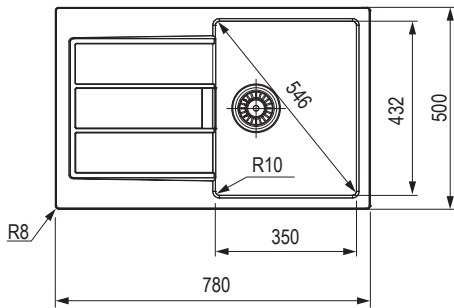

Tectonite® kitchen sinks with drainboard

S2D 611-78