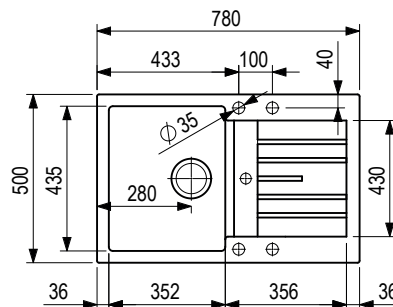

Vardar 780

❗ Space-saving siphon included.

black	grey	beige	white
491382	491396	491404	491413

Dimensions: 780 × 500 mm

- cut-out: 760 × 480 mm
- kitchen sink: 352 × 435 mm
- depth: 198 mm

Accessories

491387 roller mat 490 × 260 mm