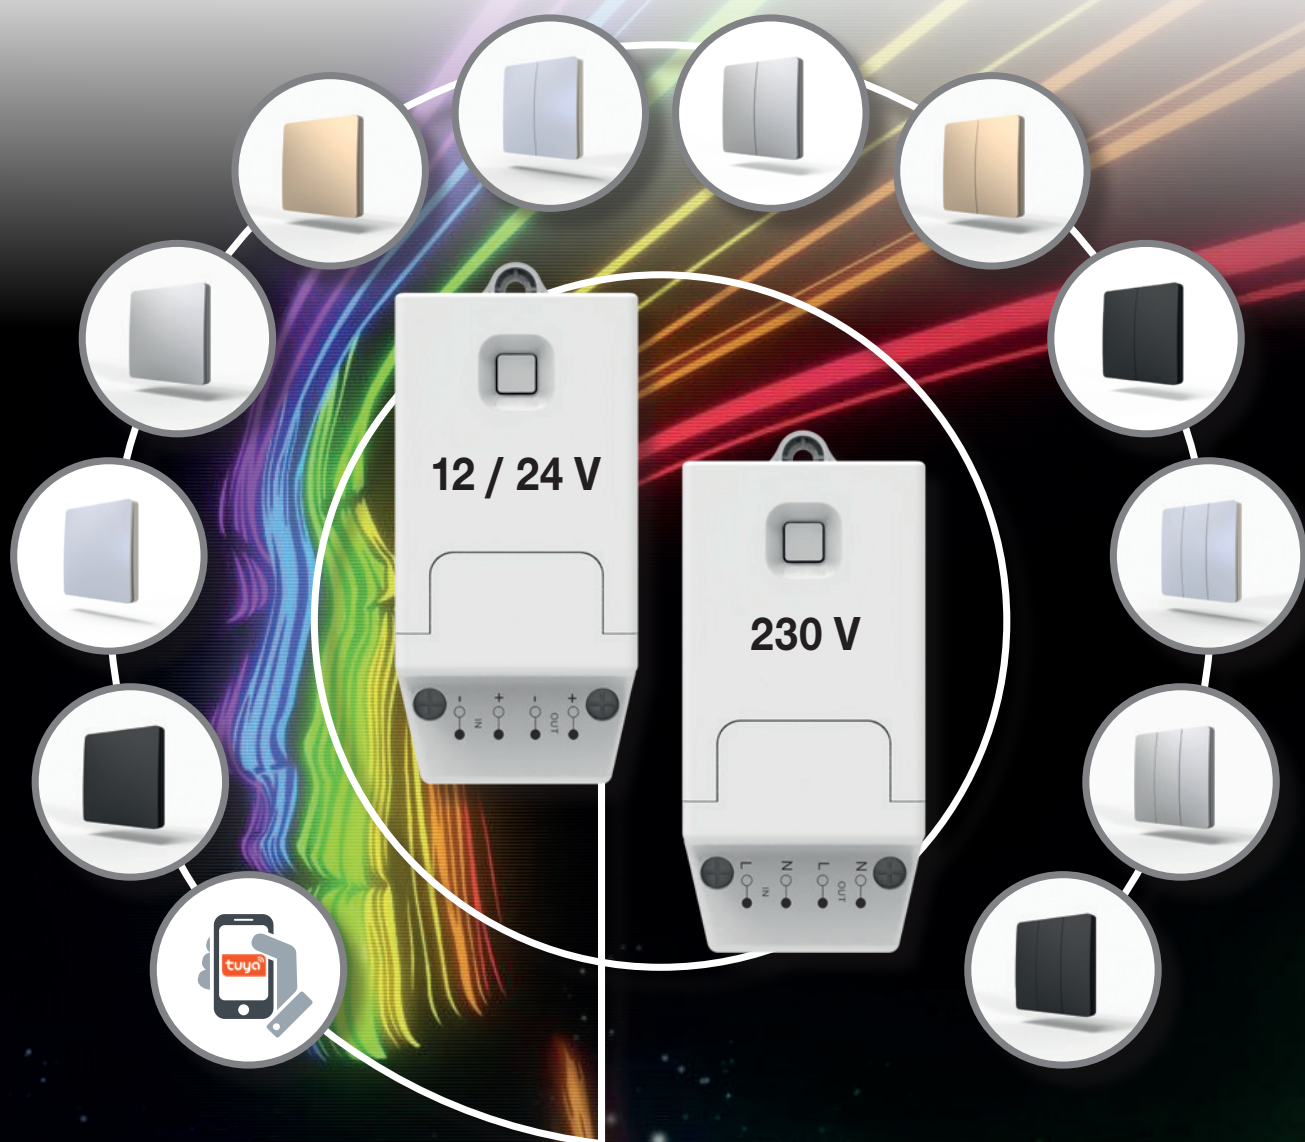

StrongLumio

S5

Self-powered kinetic switches

Find it in the catalogue on page: 06.26

www.demos24plus.com