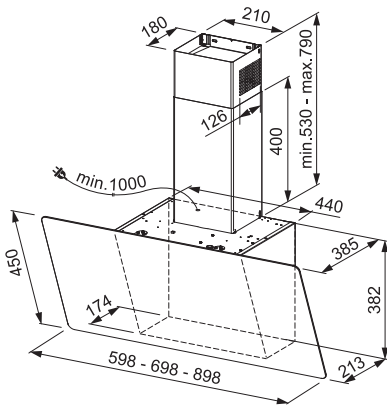

**Chimney kitchen hood – Vertical Evo
FPJ 615/915 V BK A**

code	assembly width (mm)	colour
268441	600	black glass
268449	900	

- power: 600 m³/h
- power levels: 3
- control: sensor
- lighting: LED 2× 1 W, 4000 K
- weight: 14 kg
- energy class (E): C
- max. noise level: 63 dB (A)

Accessories

43209	UF 05 activated charcoal odour filter
335042	odour filter UF 11 with long lifetime
F00113	backdraft shutter ZK150 – 150 mm diameter