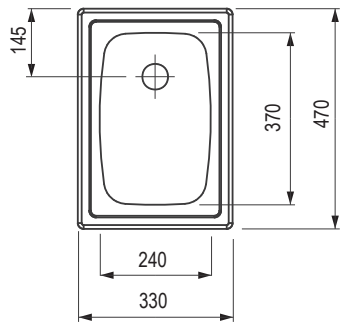

TOP EE 3×4

Dimensions: 330 × 470 mm

- cut-out: 312 × 452 mm
- kitchen sink: 240 × 370 mm
- depth: 150 mm

code	surface treatment
199786	natural gloss