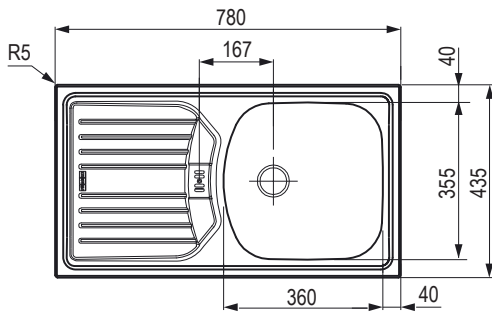

stainless steel kitchen sinks, welded and pressed, with drainboard

ETN 614 NOVA

code	design
128733	no hole for the kitchen tap
44224	drainboard on the right
46186	drainboard on the left

1. **Dimensions:** 780 × 435 mm
2. cut-out: 760 × 415 mm
   - kitchen sink: 360 × 355 mm
   - kitchen sink depth: 140 mm

- cabinet from 500 mm
- after cabinet modification (due to overflow) can also be used in a cabinet of width 450 mm

Accessories

207681	space-saving siphon component