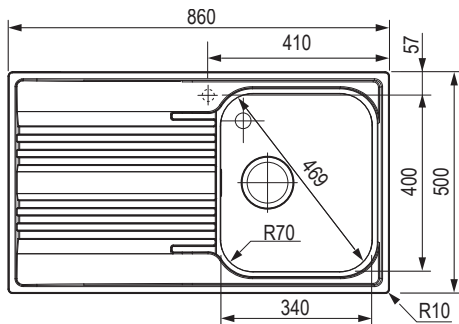

stainless steel kitchen sinks, welded, with drainboard

SRX 611-86