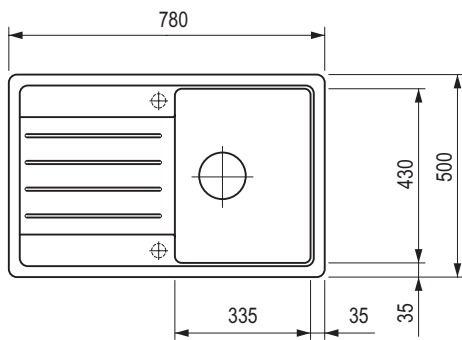

Silgranite, with or without drainboard

BLANCO

Legra 45S

anthracite	white	coffee	white soft	black	grey volcano
314680	314682	314685	498145	419896	498144

- **Dimensions:** 780 × 500 mm
- cut-out: 760 × 480 mm
- kitchen sink: 335 × 430 mm
- depth: 190 mm
- included with the sinks is a waste fitting with a space-saving pipe, 3 1/2" strainer waste

Accessories

202393	wooden chopping board
202390	grey chopping board
263539	crockery basket