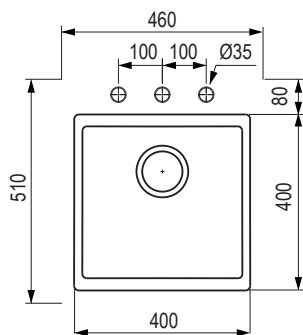

StrongSinks S3 – granite kitchen sinks without drainboard

Ipel 460

Space-saving siphon included.

black

536347

Dimensions: 460 × 510 mm

- cut-out: 440 × 440 mm
- kitchen sink: 400 × 400 mm
- depth: 220 mm

Accessories