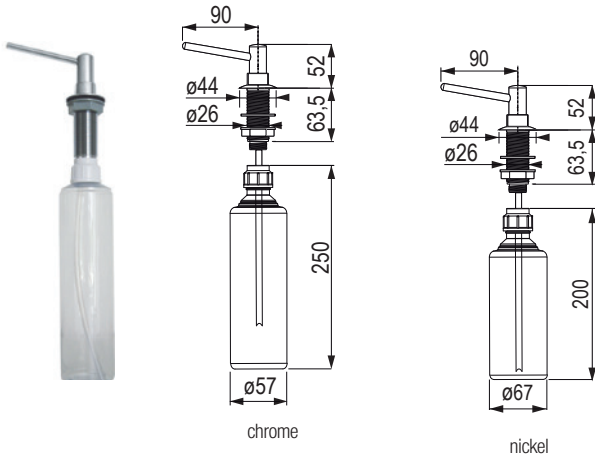

Basic detergent dispenser, 500 ml

code	colour
44108	chrome
279773	replacement bottle

- top-fill detergent dispenser