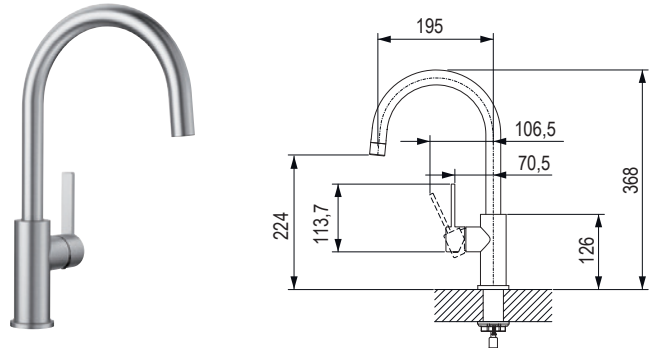

Candor and Candor-S with pull-out spray

- solid stainless steel, brushed surface
- swivel tap control has no effect on energy saving