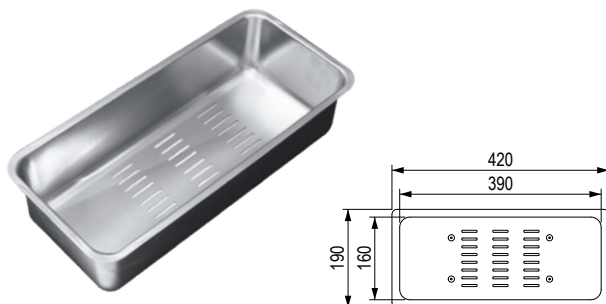

Strainer bowl

code	description
487891	stainless steel, for kitchen sinks 482141, 482142, 482143, 482144