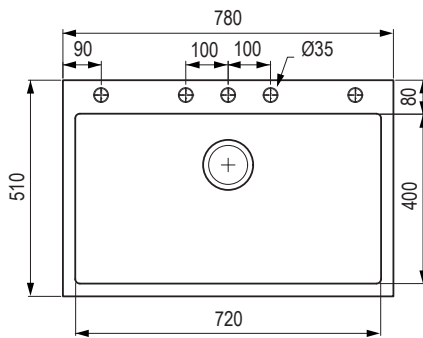

StrongSinks S3 – granite kitchen sinks without drainboard

Ipel 780

black

536345

Dimensions: 780 × 510 mm

- cut-out: 760 × 490 mm
- kitchen sink: 720 × 400 mm
- depth: 220 mm

Accessories

492717 space-saving siphon with drain remote control