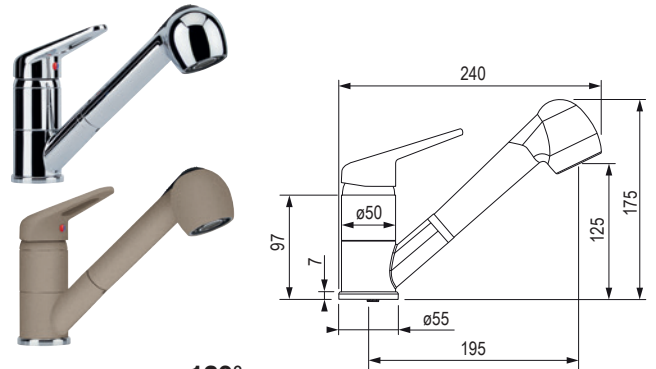

315729

grey stone

315733

- level mixer tap
- pressure tap
- 45 cm hoses

FC 9547

chrome

315736

onyx