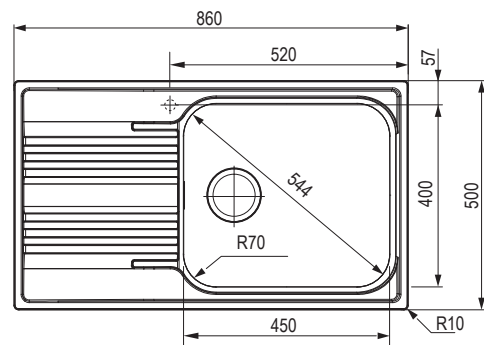

SRX 611-86 LB