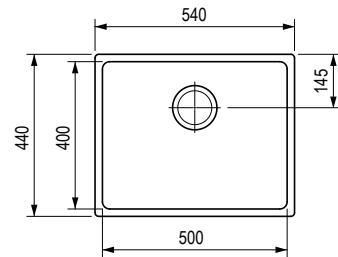

code	description
482139	top/flushmount installation

- Dimensions:** 550 × 505 mm
- cut-out: 536 × 491 mm
 - kitchen sink depth: 203 mm
 - thickness: 1.2 mm

StrongSinks S3 – stainless steel kitchen sinks, welded, without drainboard

Eden 440

Space-saving siphon included.

code	description
482145	top/bottom/flushmount installation

Dimensions: 440 × 490 mm

- cut-out for undermount installation: 396 x 446 mm
- kitchen sink depth: 215 mm
- thickness: 1 mm

Eden 540

Space-saving siphon included.

code	description
482144	top/bottom/flushmount installation

Dimensions: 540 × 440 mm

- cut-out for bottom installation: 496 x 396 mm
- kitchen sink depth: 215 mm
- thickness: 1 mm