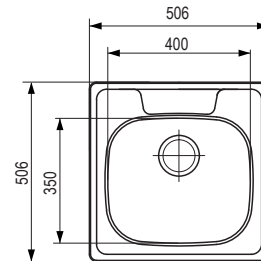

Nisa

code	description
505998	top installation

- Dimensions:** 780 × 480 mm
- kitchen sink: 350 × 400 mm
 - kitchen sink depth: 180 mm
 - cut-out: 766 × 466 mm
 - thickness: 0.7 mm

Mohan

code	description
502486	top installation

- Dimensions:** 780 × 480 mm
- kitchen sink: 2 × 337 × 400 mm
 - kitchen sink depth: 175 mm
 - cut-out: 766 × 466 mm
 - thickness: 0.7 mm

12.20

StrongSinks S1 stainless steel kitchen sinks, pressed, without drainboard

Ondava

code	description
505999	top installation

- Dimensions:** ø 444 mm
- cut-out: ø 430 mm
 - kitchen sink: ø 390 mm
 - kitchen sink depth: 185 mm
 - thickness: 0.7 mm

Tyne

code	description
505997	top installation

- Dimensions:** 506 × 506 mm
- cut-out: 492 × 492 mm
 - kitchen sink: 400 × 350 mm
 - kitchen sink depth: 190 mm
 - thickness: 0.7 mm

Accessories – for S1 stainless steel kitchen sinks

code	description
482705	space-saving