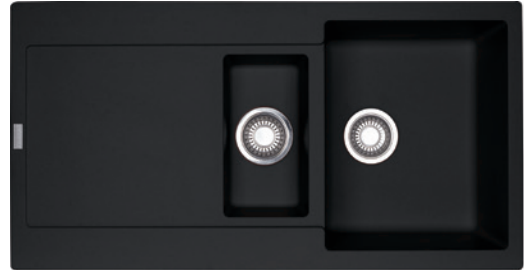

MRG 651

onyx	grey stone	cashmere
207222	F00207	318583
black matt		
462922		

Dimensions: 970 × 500 mm

• cut-out: 950 × 480 (radius 10) mm

• kitchen sink: 350 × 425, 160 × 300 mm
• depth: 200, 130 mm

Accessories

F00101	bowl
207839	roller mat
420831	over-the-sink cutting board - Bamboo