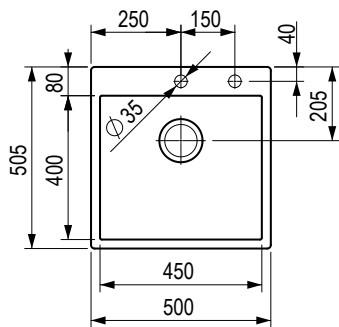

- Dimensions:** 787 × 520 mm
- cut-out: 773 × 506 mm
 - kitchen sink depth: 232 mm
 - thickness: 1 mm

Dnipro

① Space-saving siphon with drain remote control and hole cover for kitchen tap included.

code	description
482141	865 × 505 mm with drain remote control, top/bottom/flushmount installation

- Dimensions:** 865 × 505 mm
- cut-out: 846 × 486 mm
 - kitchen sink depth: 235 mm
 - thickness: 1.2 mm

StrongSinks S3 – stainless steel kitchen sinks, welded, without drainboard

Duna 500

Space-saving siphon with drain remote control and hole cover for kitchen tap included.