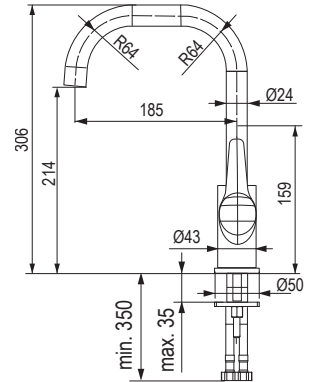

Garonne

code	description	colour
532761	U-shape, lever on the side	chrome
532762		black matt

Type of kitchen tap:

- level mixer tap
- pressure tap
- 360° swivel spout

Package content:

- kitchen tap
- connection hoses
- assembly package
- installation instructions