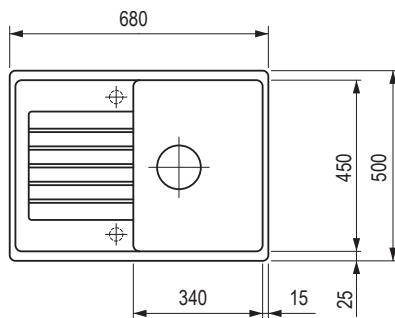

Zia 45S Compact, without drain remote control

anthracite	white	coffee	white soft	black	grey volcano
380988	380992	380997	498251	419928	498250

Dimensions: 680 × 500 mm
cut-out: 660 × 480 mm

- kitchen sink: 340 × 450 mm
- depth: 190 mm

- included with the sinks is a waste fitting 3 1/2" strainer waste, odour trap with dishwasher branch

Accessories

202393	wooden chopping board
202390	white chopping board
263539	crockery basket