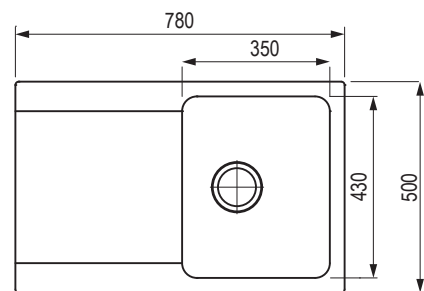

Tectonite® kitchen sinks with drainboard

OID 611-62

black

214098

white

214099

grey

284691

- **Dimensions:** 620 × 500 mm
- cut-out: 600 × 480 mm
- kitchen sink: 350 × 430 mm
- depth: 180 mm

- the kitchen sink does not have a hole for the kitchen tap, it can be cut-out with a reaming drill during assembly)

Accessories

F00335	pop-up basket strainer waste 3 1/2"
361038	strainer bowl, grey plastic
420831	over-the-sink cutting board - Bamboo

OID 611-78

black

212539

white

214093

grey

284695

- **Dimensions:** 780 × 500 mm
- cut-out: 760 × 480 mm
- kitchen sink: 350 × 430 mm
- depth: 180 mm

- the kitchen sink does not have a hole for the kitchen tap, (it can be cut-out with a reaming drill during assembly)

Accessories

F00335	pop-up basket strainer waste 3 1/2"
361038	strainer bowl, grey plastic
420831	over-the-sink cutting board - Bamboo