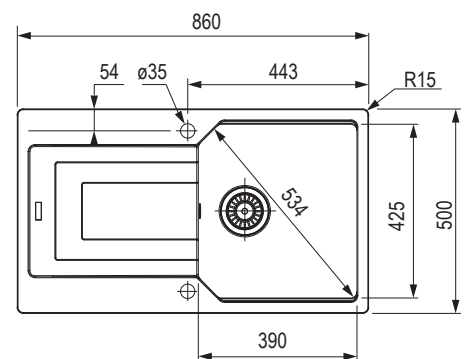

Fragranite kitchen sinks with drainboard

UBG 611-62

onyx	grey stone	cashmere	icy white
384435	384437	384442	384438
black matt	sahara	sand highlights	
462926	384440	384441	

Dimensions: 620 × 500 mm
• cut-out: 600 × 480 mm (radius: 15 mm)
• kitchen sink: 350 × 425 mm
• depth: 220 mm

Accessories

335070	pop-up basket strainer waste 3 1/2" square knob (chrome)
384553	spacer for dispenser or pop-up basket strainer waste
420831	over-the-sink cutting board - Bamboo

UBG 611-86

onyx	grey stone	cashmere	icy white
384444	384446	384451	384447
black matt	sahara	sand highlights	
462927	384449	384450	

Dimensions: 860 × 500 mm
• cut-out: 840 × 480 mm (radius: 15 mm)
• kitchen sink: 390 × 425 mm
• depth: 220 mm

Accessories

335070	pop-up basket strainer waste 3 1/2" square knob (chrome)
384553	spacer for dispenser or pop-up basket strainer waste
420831	over-the-sink cutting board - Bamboo