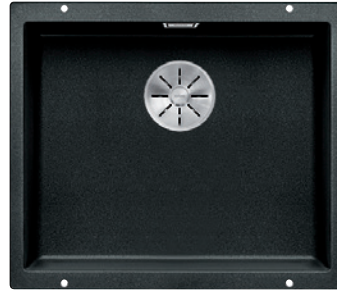

Subline 500-U, without pull rod

anthracite	grey rock	white	tartufo
358603	358604	358607	358610
black	white soft	grey volcano	
402543	498228	498227	

Dimensions: 530 × 460 mm

- cut-out: 500 × 400 mm
- depth: 190 mm
- waste and overflow fitting with space-saving pipe, 3 1/2" InFino® strainer waste
- the appropriate fittings are included in the packaging; to connect 2 sinks, a connecting component 314077 must be purchased additionally

Accessories

358350	TOP universal runners
233128	wooden chopping board
202432	glass chopping board
210674	stainless steel bowl