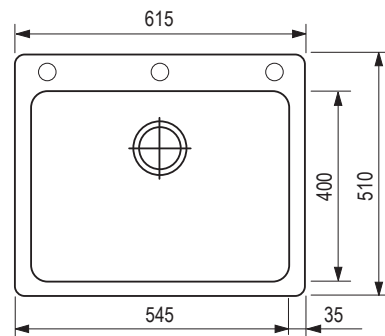

Naya 6, without drain remote control

anthracite	grey rock	white	tartufo
233180	233181	233183	233186
black	white soft	grey volcano	coffee
420024	498191	498190	233187

Dimensions: 615 × 545 mm

- cut-out: 595 × 490 mm
- kitchen sink: 545 × 400 mm
- depth: 200 mm

- included with the sinks is a waste fitting with a space-saving pipe, 3 1/2" strainer waste

Accessories

212303	CapFlow stainless steel drain cap 3 1/2"