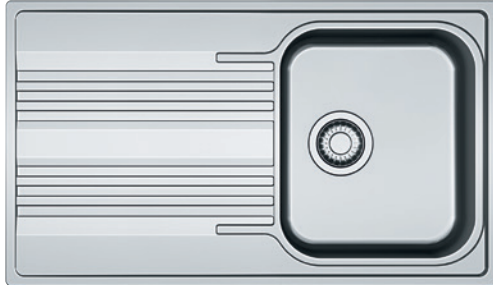

stainless steel kitchen sinks, welded, with drainboard

SRX 611-86