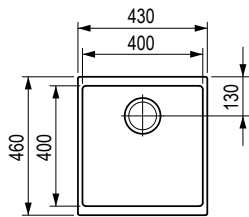

StrongSinks S3 – granite kitchen sinks without drainboard

Hron 430