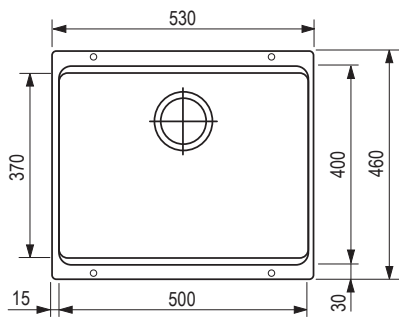

Silgranite, without drainboard

BLANCO

Etagon 500-U, without drain remote control with stainless steel runners

anthracite	grey rock	white	tartufo
314441	314442	314445	314448
black	white soft	grey volcano	coffee
417879	498122	498121	314450

Dimensions: 530 × 460 mm

- cut-out: 500 × 400 mm
- depth: 200 mm
- without waste fitting, type 1×3.5" InFino strainer waste must be purchased additionally

Step sink

- generous sink with a 'step', with the functionality of a washing centre

Accessories

358350	TOP universal runners
233128	wooden chopping board
202432	glass chopping board
210674	stainless steel bowl