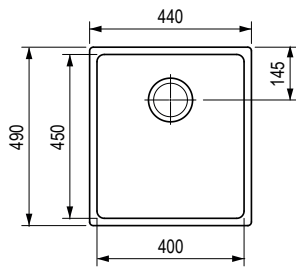

StrongSinks S3 – stainless steel kitchen sinks, welded, without drainboard

Eden 440