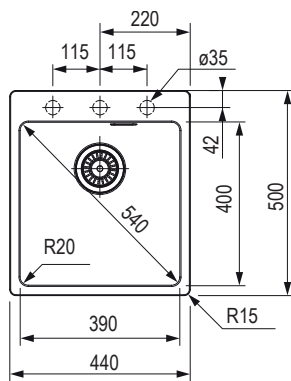

Fragranite kitchen sinks without drainboard

MRG 610-39 FTL