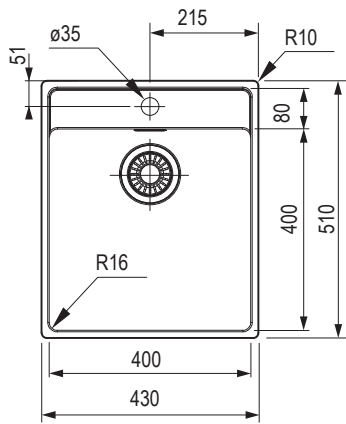

stainless steel kitchen sinks, pressed, without drainboard

MRX 210/610 - 40TL

code

361067

Dimensions: 430 × 510 mm

- cut-out: depends on the template
- kitchen sink: 400 × 400 mm
- kitchen sink depth: 180 mm
- radius: 16 mm

Accessories

335071	mobile drainboard (stainless steel / black plastic)
207835	roller mat (stainless steel)