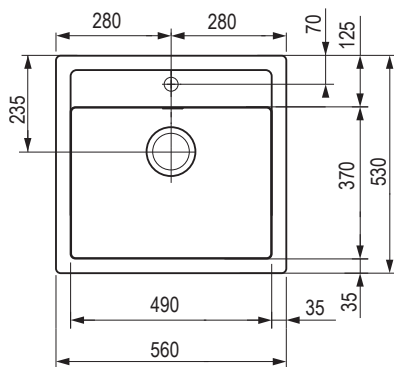

Tectonite® kitchen sinks without drainboard

SID 610

black

207168

beige

477828

white

207169

grey

462938

1. **Dimensions:** 560 × 530 mm
2. cut-out: 540 × 510 mm
   - kitchen sink: 490 × 370 mm

- depth: 200 mm
- hole for kitchen tap: ø 35 mm

Accessories

207922	pop-up basket strainer waste – stainless steel
335070	pop-up basket strainer waste – chrome