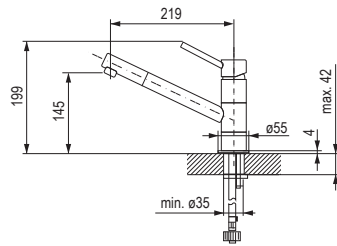

kitchen taps

BLANCO

Kano

chrome	black matt	anthracite/chrome	grey volcano/chrome
314066	477525	380760	498139
white soft/chrome	black/chrome	coffee/chrome	
498138	415110	380765	

- 360° swivel spout
- cartridge with ceramic gasket
- flexible hoses with a length of 350 mm and a 3/8" nut for easy installation
- stabilising plate increases the stability of the kitchen tap when it is built into stainless steel kitchen sinks
- patented aerator reduces the formation of limescale