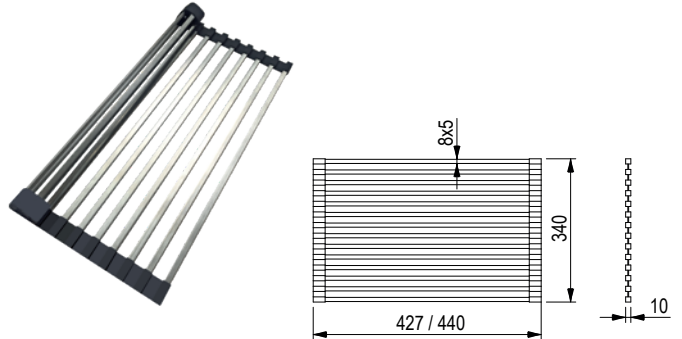

StrongSinks S3 – stainless steel kitchen sinks, welded, accessories

Detergent dispenser

code	description
489798	for stainless steel S3 kitchen sinks

Roller mat

code	description
487893	427 × 340 mm
487894	440 × 340 mm

Cover

code	description
487897	hole cover for stainless steel kitchen sinks
487900	stainless steel strainer waste cover