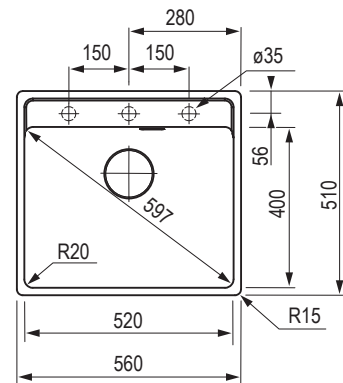

MRG 610-52 RTL

onyx 473293	grey stone 473295	sahara 473294	black matt 473296
cashmere 473292	icy white 473291	grey slate 523574	sand highlights 538578

Dimensions: 560 × 510 mm
• cut-out: 540 × 498 mm
• kitchen sink: 520 × 400 mm
• depth: 200 mm

Accessories

F00335	pop-up basket strainer waste 3 1/2"
207835	roller mat

12.32