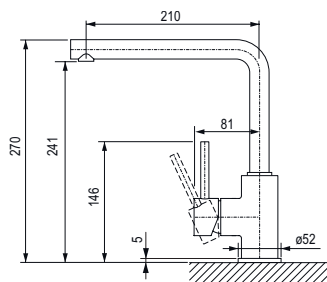

Mila and Mila-S

code

description

description

202087

Mila – without spray

chrome

233179

Mila-S – with spray

chrome

- chrome pressure kitchen tap
- the Mila-S model has a pull-out spray
- enlarged working radius thanks to a 360° swivel spout
- Blanco cartridge with ceramic gasket