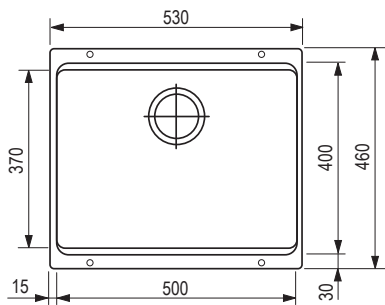

Naya 5, without drain remote control

anthracite	grey rock	white	tartufo
477538	477539	477541	477543
black	white soft	grey volcano	coffee
477537	498189	498188	477544

Dimensions: 515 × 510 mm

- cut-out: 495 × 490 mm
- kitchen sink: 445 × 400 mm
- depth: 200 mm

- included with the sinks is a waste fitting with a space-saving pipe, 3 1/2" strainer waste

Accessories

314722	corrugated drainboard
263644	draining tray