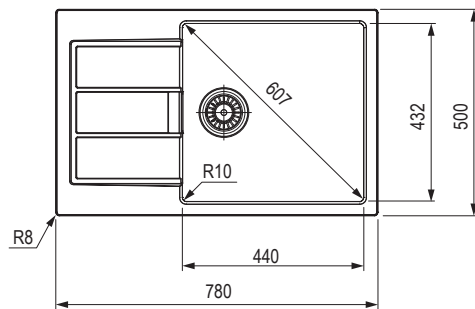

12345 Item on demand

S2D 611-78 XL

black	beige	white	grey
406734	477830	406736	406735

- Dimensions:** 780 × 500 mm
- cut-out: 764 × 484 mm
 - kitchen sink: 440 × 432 mm

- depth: 200 mm
- Attention! No hole for kitchen tap (it can be cut-out with a trepan drill during assembly).