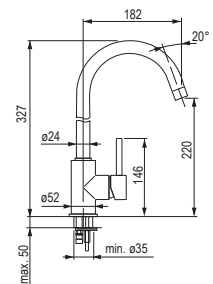

Mida

chrome

202085

black matt

477533

SILGRANIT® LOOK

anthracite

202094

black

402523

grey volcano

498181

white

202090

white soft

498180

- pressure kitchen tap
- enlarged working radius thanks to a 360° swivel spout
- Blanco cartridge with ceramic gasket