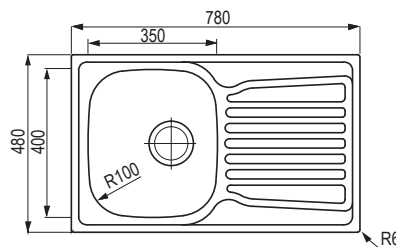

StrongSinks S1 pressed stainless steel kitchen sinks, with and without drainboard

Odra

code	description
506001	top installation

- Dimensions:** 652 × 503 mm
- kitchen sink: 410 × 410 mm
 - kitchen sink depth: 185 mm
 - cut-out: 638 × 489 mm
 - thickness: 0.7 mm

Nisa

code	description
505998	top installation

- Dimensions:** 780 × 480 mm
- kitchen sink: 350 × 400 mm
 - kitchen sink depth: 180 mm
 - cut-out: 766 × 466 mm
 - thickness: 0.7 mm

Mohan

code	description
502486	top installation