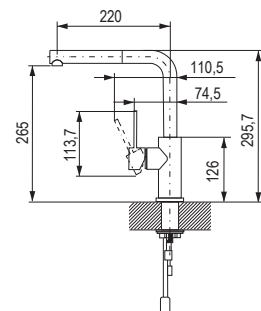

Lanora and Lanora-S with pull-out spray

- pressure kitchen tap
- 360° swivel spout
- stabilising plate increases the stability of the kitchen tap
- cartridge with ceramic gaskets