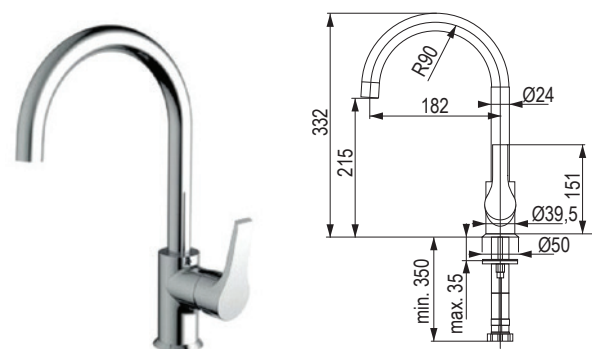

Rhona

code	description	colour
496352	U-shape, lever on the side	polished chrome

Type of kitchen tap:

- level mixer tap
- pressure tap
- 360° swivel spout

Package content:

- kitchen tap
- connection hoses
- assembly package
- installation instructions