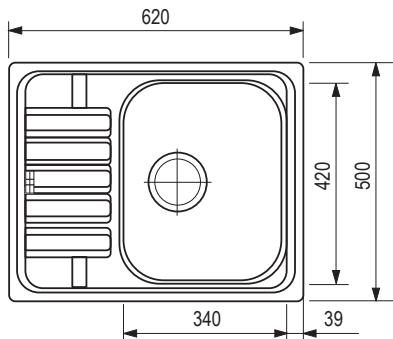

stainless steel kitchen sinks, pressed, with drainboard

SKN 611-62