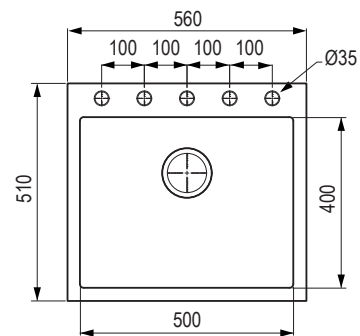

StrongSinks S3 – granite kitchen sinks without drainboard

Ipel 460

Space-saving siphon included.

black

536347

Dimensions: 460 × 510 mm

- cut-out: 440 × 440 mm
- kitchen sink: 400 × 400 mm
- depth: 220 mm

Accessories

492717	space-saving siphon with drain remote control
492721	stainless steel strainer bowl
491388	roller mat 440 × 278 mm

Ipel 560

Space-saving siphon included.

black

536346

grey

536349

beige

536350

white

536351

Dimensions: 560 × 510 mm

- cut-out: 500 × 490 mm
- kitchen sink: 500 × 400 mm
- depth: 220 mm

Accessories

492717	space-saving siphon with drain remote control
492721	stainless steel strainer bowl
491388	roller mat 440 × 278 mm