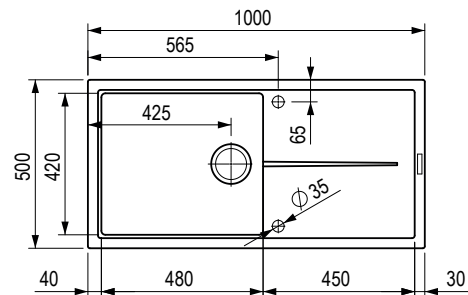

StrongSinks S3 – granite kitchen sinks with drainboard

Labe 780

Space-saving siphon included.

black

491379

grey

491393

beige

491401

white

491410

Dimensions: 780 × 500 mm

- cut-out: 760 × 480 mm
- kitchen sink: 347 × 420 mm
- depth: 205 mm

When using high kitchen taps on the drainboard, these may have a slight tilt.

Accessories

492717	space-saving siphon with drain remote control
491386	stainless steel strainer bowl
491387	roller mat 490 × 260 mm
546232	preparation board matt black

Labe 1000

Space-saving siphon included.

black

491380

grey

491394

beige

491402

white

491411

Dimensions: 1000 × 500 mm

- cut-out: 980 × 480 mm
- kitchen sink: 480 × 420 mm
- depth: 205 mm

When using high kitchen taps on the drainboard, these may have a slight tilt.

Accessories

492717	space-saving siphon with drain remote control
491386	stainless steel strainer bowl
491387	roller mat 490 × 260 mm
546232	preparation board matt black