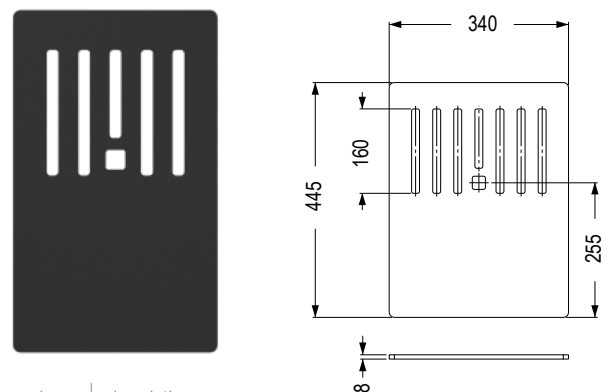

Cutting board for granite sinks

code	description
546232	material HPL 445 × 340 mm, black matt