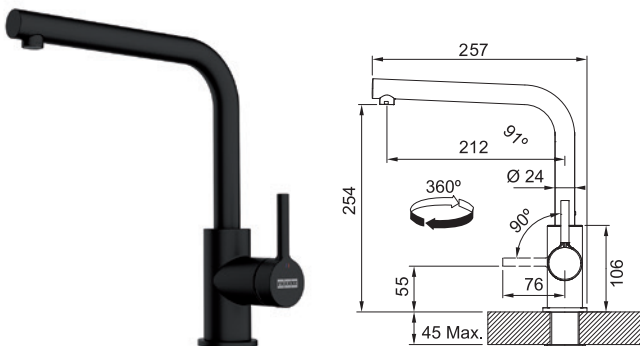

FS 3230

chrome	black matt	cashmere	sahara

505078	505079	538622	538623

onyx	icy white	grey stone	sand highlights	grey slate

538619	538620	538621	538624	538625

- level mixer tap
- pressure tap
- 55 cm hoses
- rotary nozzle