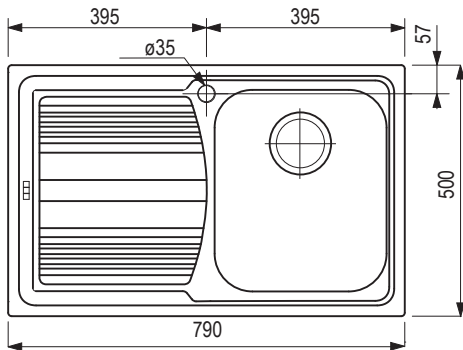

stainless steel kitchen sinks, welded, with drainboard

LLX 611/LLL 611