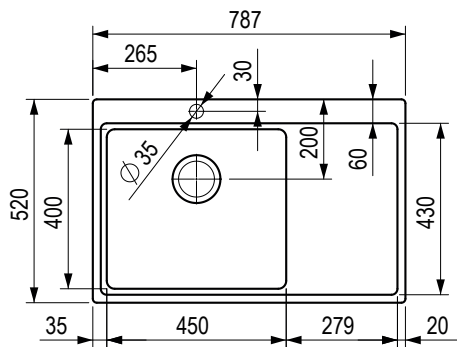

StrongSinks S3 – stainless steel kitchen sinks, welded, with drainboard

Nida

① Space-saving siphon included.

code	description
482143	787 × 520 mm, top/flushmount installation, drainboard on the right
482142	787 × 520 mm, top/flushmount installation, drainboard on the left

1. **Dimensions:** 787 × 520 mm
2. cut-out: 773 × 506 mm
   - kitchen sink depth: 232 mm
   - thickness: 1 mm