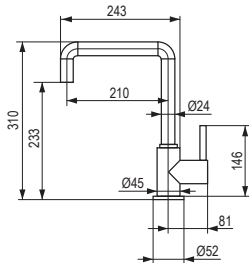

kitchen taps

BLANCO

Mili

anthracite
Silgranit@-look

359607

grey vulcan
Silgranite@-look

498184

black
matt

477514

white soft
Silgranit@-look

498185

black
Silgranit@-look

415104

chrome

202086

white
Silgranite@-look

359603

- pressure kitchen tap
- enlarged working radius thanks to a 360° swivel spout
- Blanco cartridge with ceramic gasket