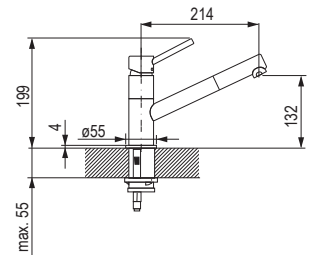

Kano-S

chrome	black matt	anthracite/chrome	grey volcano/chrome
314071	477526	380772	498141
white soft/chrome	black/chrome		
498140	415109		

- 120° swivel spout
- nylon coated spray
- cartridge with ceramic gasket
- flexible connection hose with a length of 450 mm and a 3/8" nut for easy installation
- patented aerator reduces the formation of limescale