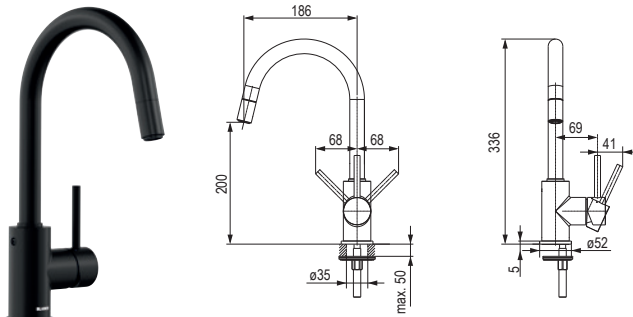

Mida-S

chrome

289464

black matt

477534

SILGRANIT® LOOK

anthracite

289466

black

415097

grey volcano

498183

white

289468

white soft

498182

- pressure kitchen tap
- enlarged working radius thanks to a 360° swivel spout
- pull-out spray