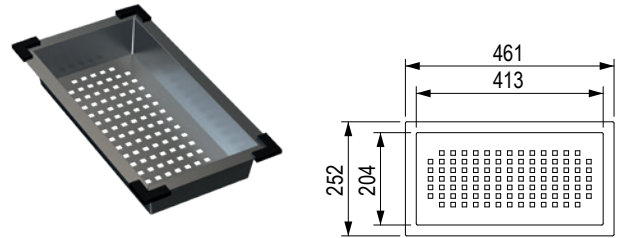

black	grey	beige	white
491382	491396	491404	491413

Dimensions: 780 × 500 mm

- cut-out: 760 × 480 mm
- kitchen sink: 352 × 435 mm
- depth: 198 mm

Accessories

491387 roller mat 490 × 260 mm

Strainer bowl

code	description
491385	stainless steel 471 × 252 × 75 mm

Strainer bowl

code	description
491386	stainless steel 461 × 252 × 75 mm

Strainer bowl

code	description
492721	stainless steel 431 × 252 × 75 mm

Roller mat

code	description
491387	490 × 270 mm
491388	440 × 278 mm