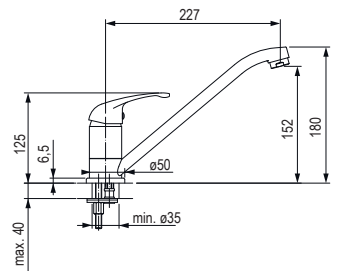

Daras

anthracite	grey volcano	chrome
201861	498112	201854
white soft	coffee	black
498111	201862	402549

- pressure kitchen tap - chrome or corresponding to the colour of granite
- suitable for small kitchen sinks
- enlarged working radius thanks to a 360° swivel spout