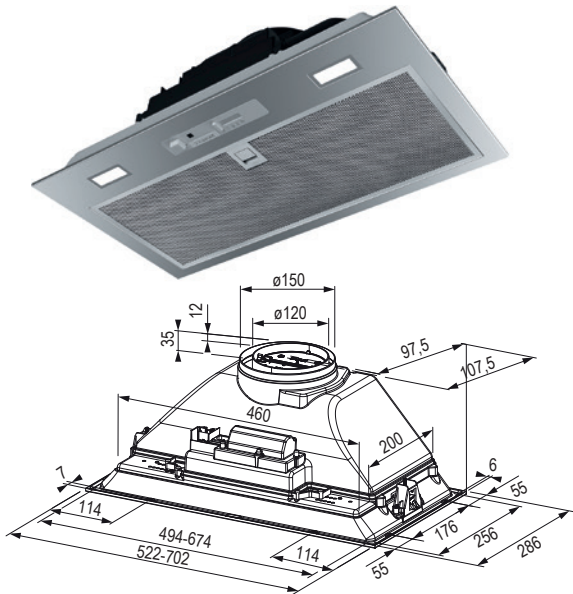

Exchange of odour filter with activated charcoal

Filter cleaning

Functioning of an inclined chimney kitchen hood

FBI 525/705 XS HCS

code	assembly width (mm)	colour
406846	522	stainless steel
409081	702	

- power: 390 m³/h
- power levels: 3
- control: sliders
- lighting: LED bulbs 2× 1 W, 4000 K
- weight: 6.5 kg
- energy class (E): B
- intended for installation into cabinet
- maximum noise level: 70 dB