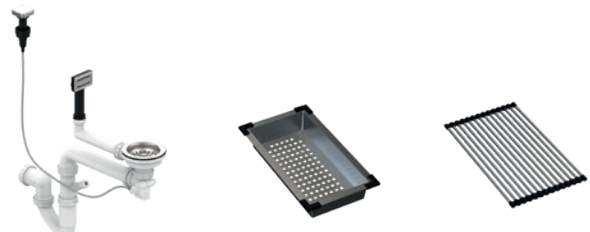

StrongSinks S3 – granite kitchen sinks without drainboard

Ipel 780

black

536345

Dimensions: 780 × 510 mm

- cut-out: 760 × 490 mm
- kitchen sink: 720 × 400 mm
- depth: 220 mm

Accessories

492717 space-saving siphon with drain remote control