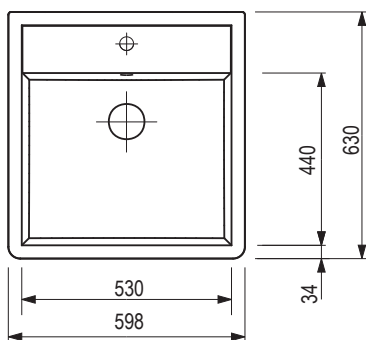

- **Dimensions:** 630 × 600 mm
- kitchen sink: 530 × 440 mm
- depth: 190 mm
- included with the sinks is a waste fitting with a space-saving pipe, 3 1/2" strainer waste
- the kitchen sink has a hole for the kitchen tap
- the rear side is not glazed
- assembly instructions are available on our website