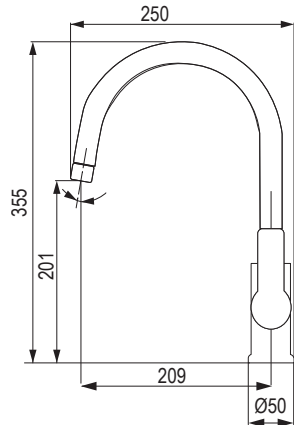

StrongSinks S3 – kitchen taps

Loira

code	description	colour
532759	U-shape, lever on the side	black matt

Type of kitchen tap:

- level mixer tap
- pressure tap
- 360° swivel spout

Package content:

- kitchen tap
- connection hoses
- assembly package
- installation instructions