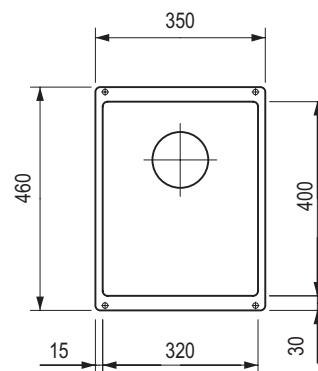

Subline 320-U, without pull rod

anthracite	grey rock	white	tartufo
358577	358578	358581	358585
black	white soft	grey volcano	
420041	498219	498218	

Dimensions: 350 × 460 mm

- cut-out: 320 × 400 mm
- depth: 190 mm
- waste and overflow fitting with space-saving pipe, 3 1/2" InFino® strainer waste
- the appropriate fittings are included in the packaging; to connect 2 sinks, a connecting component 314077 must be purchased additionally

Accessories

358350	TOP universal runners
233128	wooden chopping board
202432	glass chopping board
210674	stainless steel bowl