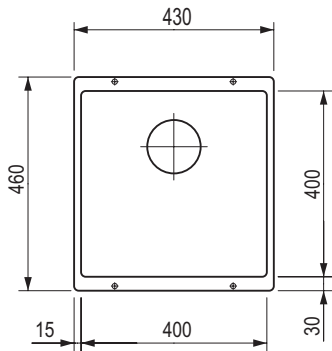

Subline 400-U, without pull rod

anthracite	grey rock	white	tartufo
358593	358594	358597	358600
black	white soft	grey volcano	coffee
419919	498225	498224	358602

Dimensions: 430 × 460 mm

- cut-out: 400 × 400 mm
- depth: 190 mm
- waste and overflow fitting with space-saving pipe, 3 1/2" InFino® strainer waste
- the appropriate fittings are included in the packaging; to connect 2 sinks, a connecting component 314077 must be purchased additionally

Accessories

358350	TOP universal runners
233128	wooden chopping board
202432	glass chopping board
210674	stainless steel bowl