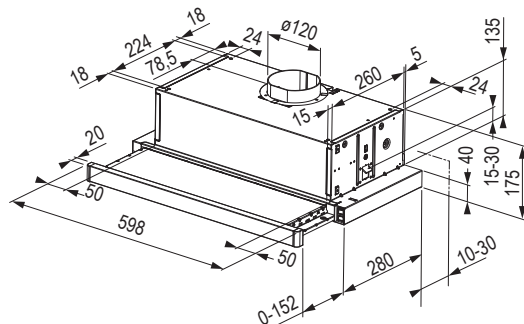

Telescopic FTC 632L BK black

code	assembly width (mm)	colour
463202	600	black

- power: 310 m³/h
- power levels: 3
- control: sliders
- lighting: LED 2× 4 W, 4000 K
- weight: 6 kg
- energy class (E): D
- max. noise level: 67 dB (A)
- intended for installation into cabinet

Accessories

379892	UF 20 odour filter with activated carbon (set of 2 pcs)
329440	ZK 120F backdraft shutter