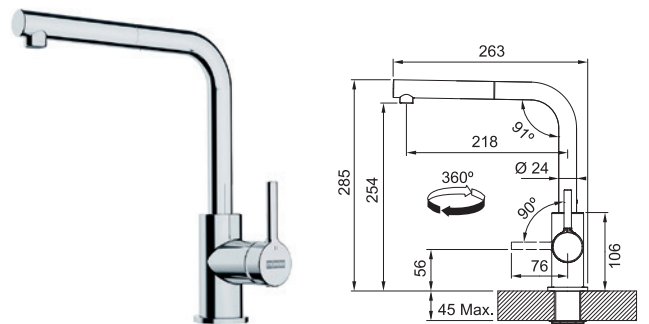

FS 3235

chrome	black matt	cashmere	sahara

523599	523600	538629	538630

onyx	icy white	grey stone	sand highlights	grey slate

538626	538627	538628	538631	538632

- level mixer tap
- pressure tap
- pull-out nozzle fitted with aerator
- 55 cm hoses
- pull-out nozzle fitted with aerator, spray / jet control