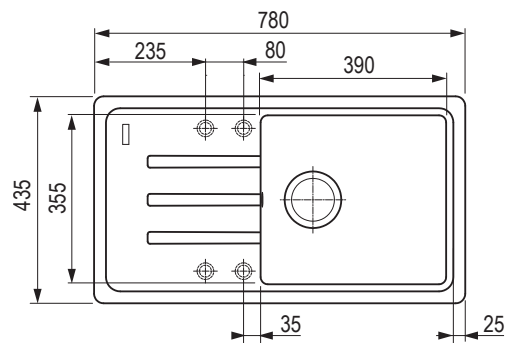

BSG 611-78/39

onyx	grey stone	cashmere	icy white
284918	284920	318537	298123

black matt	sahara	sand highlights
477825	284877	298124

Dimensions: 780 × 435 mm
• cut-out: 760 × 415 (radius 20) mm
• kitchen sink: 390 × 355 mm
• depth: 200 mm

Accessories

F00335 pop-up basket strainer waste 3 1/2"

12.30