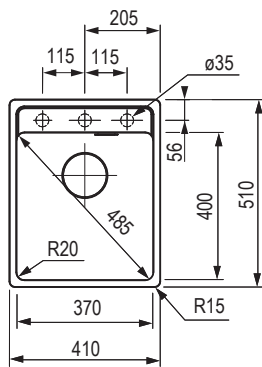

Fragranite kitchen sinks without drainboard

MRG 610-37 RTL