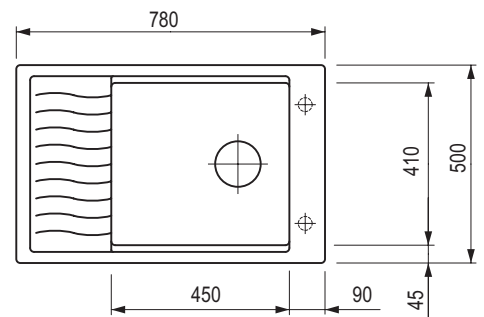

Elon XL 6S with grid, without drain remote control

anthracite

380615

grey rock

380616

white

380619

tartufo

380622

coffee

380624

Dimensions: 780 × 500 mm
• cut-out: 760 × 480 mm

• kitchen sink: 450 × 410 mm
• depth: 190 mm

• packaging contents: stainless steel draining grid, waste fitting, InFino 3½" waste outlet with strainer, odour trap with dishwasher branch

Accessories

358349	corner caddy
263539	crockery basket
263644	draining tray