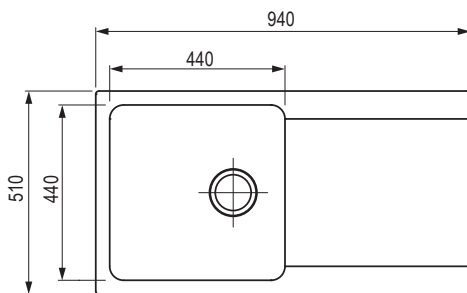

Tectonite® kitchen sinks with drainboard

OID 611

black	white	grey
213863	214090	290710

- **Dimensions:** 940 × 510 mm
- cut-out: 920 × 490 mm
- kitchen sink: 440 × 440 mm
- depth: 190 mm
- the kitchen sink does not have a hole for the kitchen tap, it can be drilled with a reaming drill bit directly during assembly

Accessories

F00335	pop-up basket strainer waste 3 1/2"
420831	over-the-sink cutting board - Bamboo