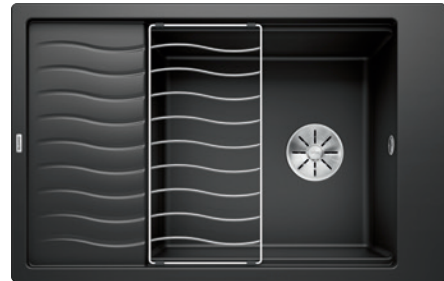

Accessories

358349	corner caddy
263539	crockery basket
263644	draining tray

Elon XL 6S with grid, without drain remote control

anthracite

380615

grey rock

380616

white