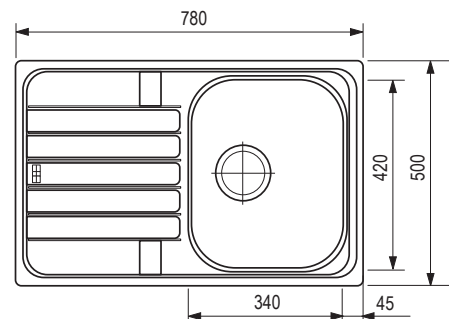

- Dimensions:** 860 × 500 mm
- cut-out: 840 × 480 mm
 - kitchen sink: 450 × 400 mm
 - depth: 180 mm

Accessories

207917	pop-up basket strainer waste 3 1/2" (round knob – chrome)
420831	over-the-sink cutting board - Bamboo

- cut-out: 600 × 480 mm
- kitchen sink: 340 × 420 mm
- depth: 160 mm

Accessories

207917	pop-up basket strainer waste 3 1/2" (round knob – chrome)
420831	over-the-sink cutting board - Bamboo

SKN 611-78

code	description
538592	no hole for the kitchen tap

Dimensions: 780 × 500 mm

- cut-out: 760 × 480 mm
- kitchen sink: 340 × 420 mm
- depth: 160 mm

Accessories

207917	pop-up basket strainer waste 3 1/2" (round knob – chrome)
420831	over-the-sink cutting board - Bamboo