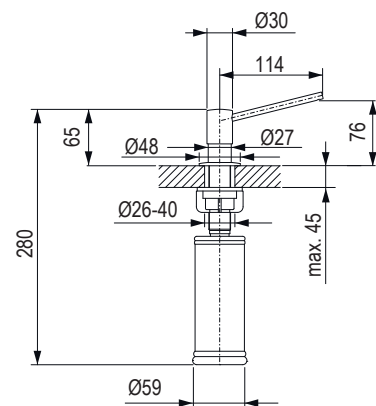

Torre detergent dispenser

chrome	stainless steel imitation	brushed stainless steel	satin dark steel	satin platinum
202313	202314	289494	516536	516537
PVD steel/stainless steel imitation				satin gold
477605				477549

- container volume is 300 ml