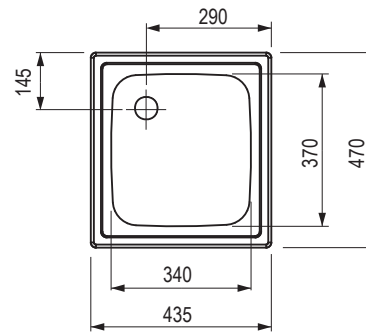

TOP EE 3×4

Dimensions: 330 × 470 mm

- cut-out: 312 × 452 mm
- kitchen sink: 240 × 370 mm
- depth: 150 mm

code	surface treatment
199786	natural gloss

TOP EE 4×4

Dimensions: 435 × 470 mm

- cut-out: 417 × 452 mm
- kitchen sink: 340 × 370 mm
- depth: 150 mm