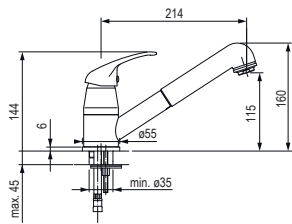

Daras - S

anthracite	white	grey volcano
201872	201868	498114
white soft	black	
498113	415101	

- pressure kitchen tap
- with a pull-out spray
- suitable for small kitchen sinks
- enlarged working radius thanks to a 360° swivel spout