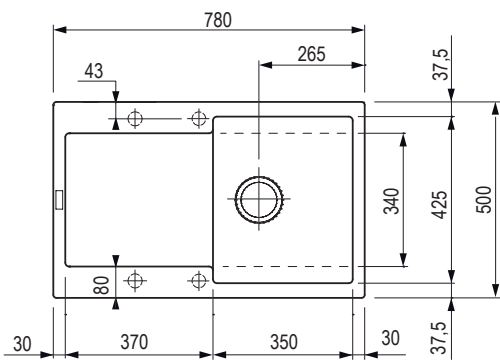

Fragranite kitchen sinks with drainboard

MRG 611