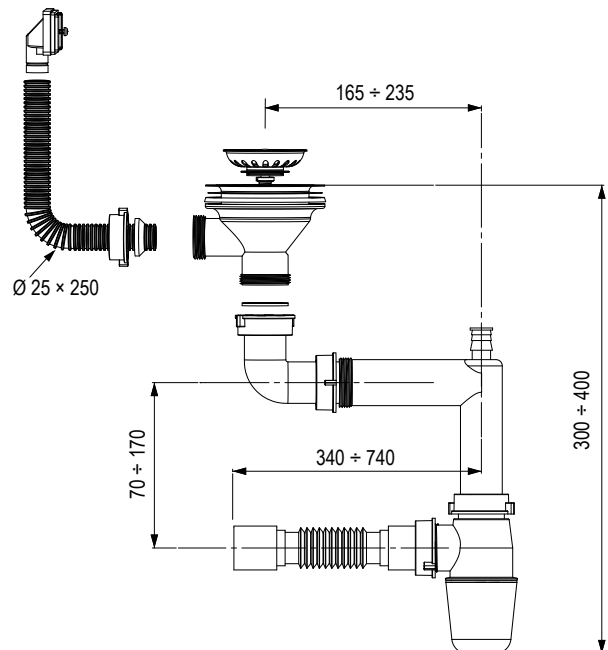

code	description
482705	space-saving