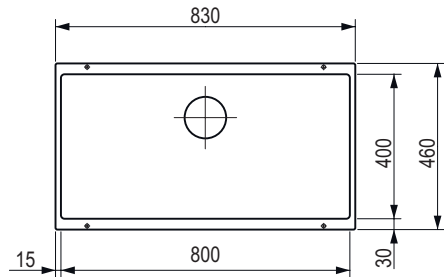

Subline 800-U, without pull rod

anthracite	grey rock	white soft
358393	358394	498441
black	grey volcano	
420055	498440	

- **Dimensions:** 830 × 460 mm
- cut-out: 800 × 400 mm
- kitchen sink: 800 × 400 mm
- depth: 220 mm
- waste and overflow fitting with space-saving pipe, 3 1/2" InFino® strainer waste

Accessories

358350	TOP universal runners
233128	wooden chopping board
202432	glass chopping board
210674	stainless steel bowl