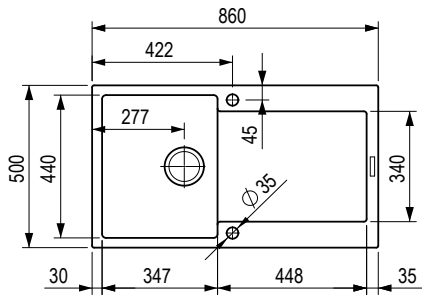

beige

491407

white

491415

Dimensions: 530 × 460 mm

- cut-out for top installation: 520 × 444 mm
- cut-out for bottom installation: 500 × 400 mm
- kitchen sink: 500 × 400 mm
- depth: 200 mm

Accessories

492721	stainless steel strainer bowl
491388	roller mat 440 × 278 mm

StrongSinks S3 – granite kitchen sinks with drainboard

Zala 860

Space-saving siphon included.

black	grey	beige	white
491377	491391	491399	491408

Dimensions: 860 × 500 mm

- cut-out: 840 × 480 mm
- kitchen sink: 440 × 347 mm
- depth: 200 mm