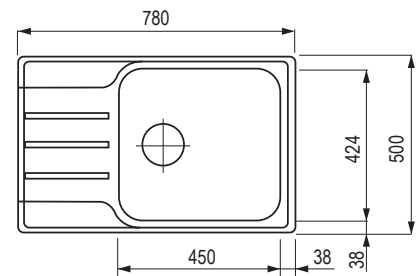

Lemis XL 6 S-IF Compact

- **Dimensions:** 780 × 500 mm
- cut-out: 760 × 480 mm
- kitchen sink: 450 × 424 mm
- depth: 205 mm

code	surface treatment
380793	brushed

- included with the sinks is a waste fitting with a space-saving pipe, 3½" spout with strainer waste, operation without drain remote control