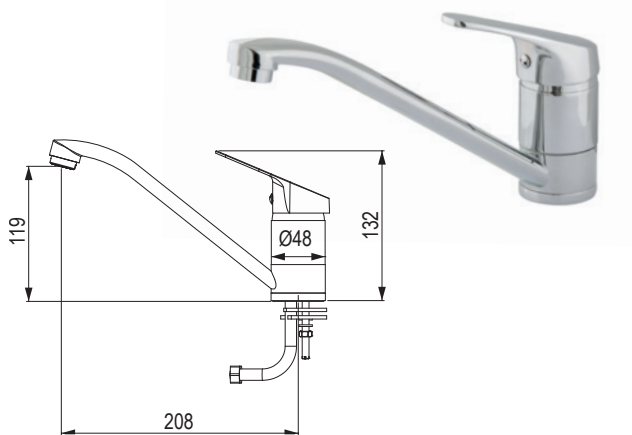

StrongSinks S3 – kitchen taps

Zajas

code	description	colour
496350	for smaller kitchen sinks	polished chrome

Type of kitchen tap:

- level mixer tap
- pressure tap
- 360° swivel spout

Package content:

- kitchen tap
- connection hoses
- assembly package
- installation instructions

ⓘ We provide a **5-year** guarantee on all tap components. **(including cartridge, aerator, hose, etc.).**

ⓘ The warranty period for the tap surface finish varies depending on the type:
Chrome finish **5 years.**
PVD-treated finish **10 years.**
Powder-coated finish **2 years.**