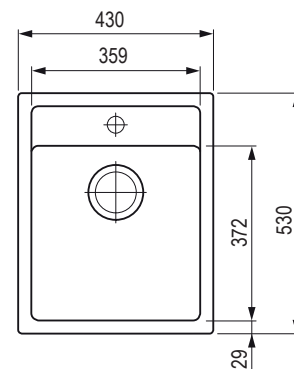

SID 610-40

black

318593

beige

477827

white

318592

grey

318596

1. **Dimensions:** 430 × 530 mm
2. cut-out: 410 × 510 mm
   - kitchen sink: 359 × 372 mm

- depth: 200 mm
- hole for kitchen tap: ø 35 mm

Accessories

207922	pop-up basket strainer waste – stainless steel
335070	pop-up basket strainer waste – chrome