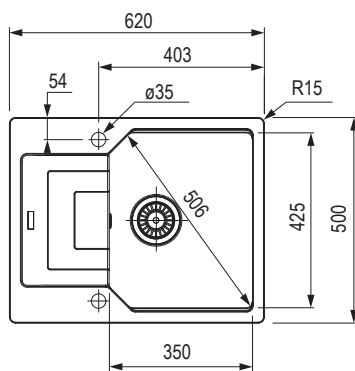

Fragranite kitchen sinks with drainboard

UBG 611-62