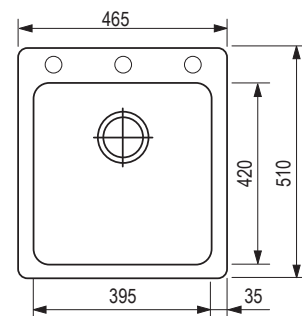

Naya 45, without drain remote control

anthracite	grey rock	white	black
200340	477580	477583	477581

tartufo	coffee	white soft	grey volcano
477585	477586	498187	498186

- **Dimensions:** 465 × 510 mm
- cut-out: 445 × 490 mm
- kitchen sink: 395 × 350 mm
- depth: 200 mm.
- included with the sinks is a waste fitting with a space-saving pipe, 3 1/2" strainer waste

Accessories

314722	corrugated drainboard
263644	draining tray