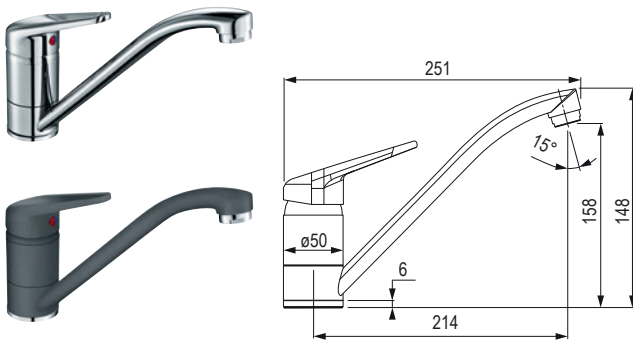

kitchen taps

FC 9541

chrome

315727

onyx

315730

cashmere

318542

sahara

315732

sand highlights

315731

black matt

477893

icy white

315729

grey stone

315733

- level mixer tap
- pressure tap
- 45 cm hoses