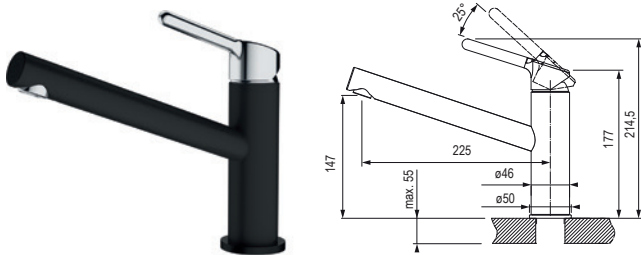

kitchen taps

FC 3054

chrome	chrome / matt black	chrome/ cashmere	chrome/ icy white	chrome / grey stone	chrome/onyx

460651	477891	463130	463127	463126	462129

- level mixer tap
- pressure tap
- 45 cm hoses