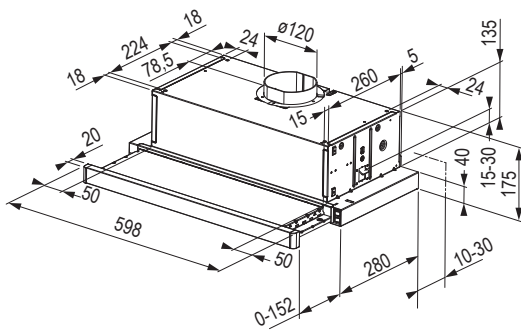

built-in kitchen hoods

Telescopic FTC 632L WH white

code	assembly width (mm)	colour
463203	600	white

- power: 310m³/h
- power levels: 3
- control: sliders
- lighting: LED 2× 4 W, 4000 K
- weight: 6 kg
- energy class (E): D
- max. noise level: 67 dB (A)
- intended for installation into cabinet

Accessories

379892	UF 20 odour filter with activated carbon (set of 2 pcs)
329440	ZK 120F backdraft shutter