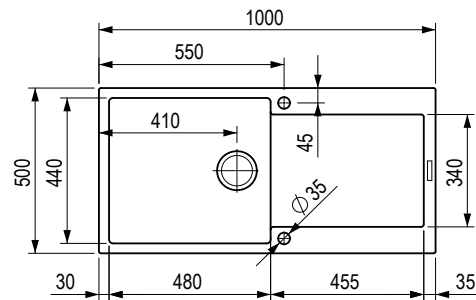

StrongSinks S3 – granite kitchen sinks with drainboard

Zala 860

Space-saving siphon included.

black	grey	beige	white
491377	491391	491399	491408

Dimensions: 860 × 500 mm

- cut-out: 840 × 480 mm
- kitchen sink: 440 × 347 mm
- depth: 200 mm

Accessories

492717	space-saving siphon with drain remote control
491385	stainless steel strainer bowl
491387	roller mat 490 × 260 mm

12345 Item in stock

12345 Item on demand

Zala 1000

Space-saving siphon included.

black	grey	beige	white
491378	491392	491400	491409

Dimensions: 1000 × 500 mm

- cut-out: 980 × 480 mm
- kitchen sink: 480 × 440 mm
- depth: 200 mm

Accessories

492717	space-saving siphon with drain remote control
491385	stainless steel strainer bowl
491387	roller mat 490 × 260 mm