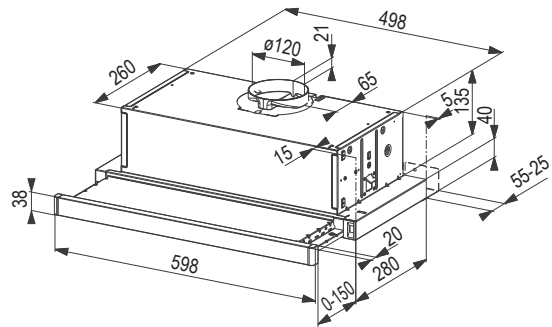

Telescopic FTC 632L GR/XS

code	assembly width (mm)	colour
379888	600	stainless steel¹⁾

- power: 310 m³/h
- power levels: 3
- control: sliders
- lighting: LED 2× 4 W, 4000 K
- weight: 6 kg
- energy class (E): D
- max. noise level: 67 dB (A)
- intended for installation into cabinet

¹⁾ front panel

Accessories

379892	UF 20 odour filter with activated carbon (set of 2 pcs)
329440	ZK 120 backdraft shutter