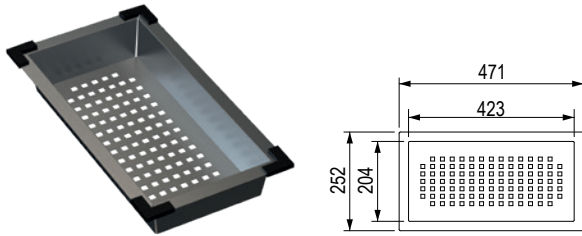

black	grey	beige	white
491382	491396	491404	491413

Dimensions: 780 × 500 mm

- cut-out: 760 × 480 mm
- kitchen sink: 352 × 435 mm
- depth: 198 mm

Accessories

491387 roller mat 490 × 260 mm

Strainer bowl

code	description
491385	stainless steel 471 × 252 × 75 mm

Strainer bowl

code	description
491386	stainless steel 461 × 252 × 75 mm

Strainer bowl

code	description
492721	stainless steel 431 × 252 × 75 mm

Roller mat

code	description
491387	490 × 270 mm
491388	440 × 278 mm