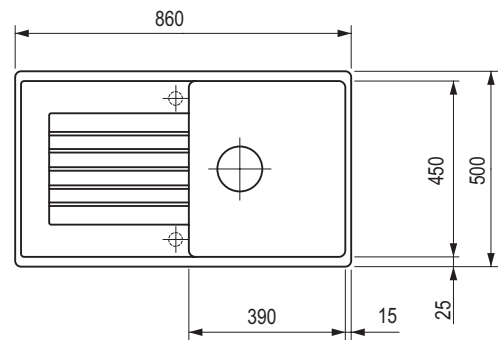

Zia 5S without drain remote control

anthracite	white	coffee	white soft	black	grey volcano
263912	263916	263920	497326	419929	498252

Dimensions: 860 × 500 mm
cut-out: 840 × 480 mm

- kitchen sink: 390 × 450 mm
- depth: 190 mm

- included with the sinks is a waste fitting with a space-saving pipe, 3 1/2" strainer waste

Accessories

202393	wooden chopping board
202390	white chopping board
263539	crockery basket
212303	stainless steel outlet cover