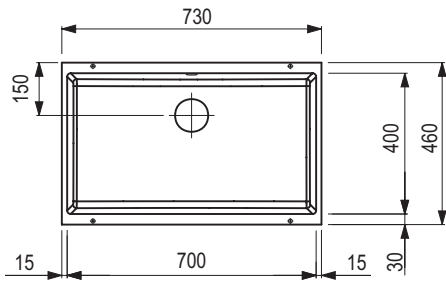

Subline 700-U, without pull rod

anthracite	grey rock	white	white soft
358613	358614	358617	498435
tartufo	black	grey volcano	
358620	420052	498434	

- **Dimensions:** 730 × 460 mm
- cut-out: 700 × 400 mm
- kitchen sink: 700 × 400 mm
- depth: 190 mm
- waste and overflow fitting with space-saving pipe, 3 1/2" InFino® strainer waste

Accessories

358350	TOP universal runners
233128	wooden chopping board
202432	glass chopping board
210674	stainless steel bowl

12345 Item in stock

12345 Item on demand