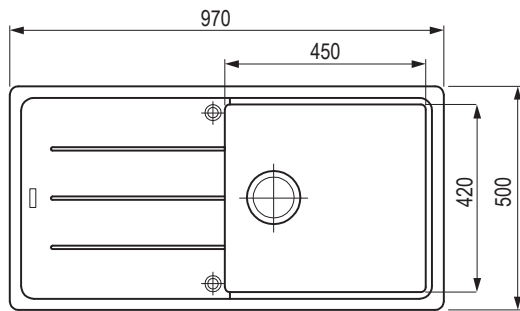

Fragranite kitchen sinks with drainboard

BFG 611

onyx	grey stone	cashmere	icy white
207319	207315	318523	207320
black matt	sahara	sand highlights	grey slate
477822	207317	207318	523590

Dimensions: 970 × 500 mm

• cut-out: 950 × 480 mm, radius: 20 mm

• kitchen sink: 450 × 420 mm

• depth: 200 mm

Accessories

F00335	pop-up basket strainer waste 3 1/2"
420831	over-the-sink cutting board - Bamboo

12345 Item in stock

12345 Item on demand