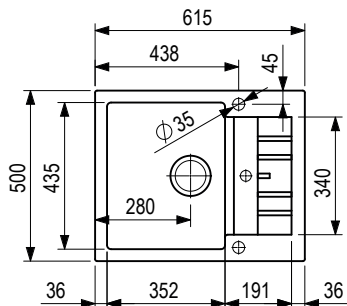

StrongSinks S3 – granite kitchen sinks with drainboard

Vardar 615

❗ Space-saving siphon included.

black	grey	beige	white
491381	491395	491403	491412

Dimensions: 615 × 500 mm

- cut-out: 595 × 480 mm
- kitchen sink: 352 × 435 mm
- depth: 198 mm

Accessories

491387 roller mat 490 × 260 mm

❗ When using high kitchen taps on the drainboard, these may have a slight tilt.

12345 Item in stock

12345 Item on demand