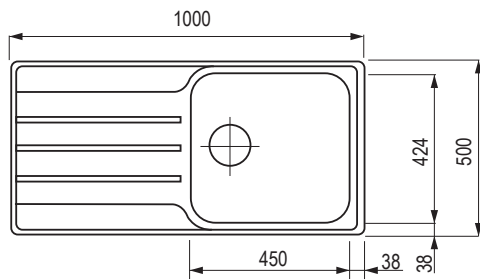

stainless steel kitchen sinks, with drainboard

BLANCO

Lemis XL 6 S-IF

- **Dimensions:** 1000 × 500 mm
- cut-out: 980 × 480 mm
- kitchen sink: 450 × 424 mm
- depth: 205 mm

code	surface treatment
358357	brushed

- included with the sinks is a waste fitting with a space-saving pipe, 3½" spout with strainer waste, operation without drain remote control