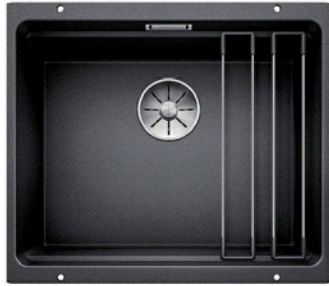

- included with the sinks is a waste fitting with a space-saving pipe, 3 1/2" strainer waste

Accessories

212303	CapFlow stainless steel drain cap 3 1/2"
--------	--

Silgranite, without drainboard

BLANCO

Etagon 500-U, without drain remote control with stainless steel runners