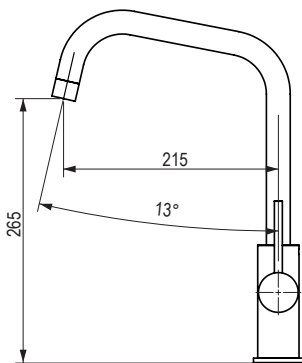

Arda

black matt	beige	grey	white	stainless steel
536354	536355	536356	536357	536353

Type of kitchen tap:

- level mixer tap
- pressure tap
- 360° swivel spout

Package content:

- kitchen tap
- connection hoses
- assembly package
- installation instructions