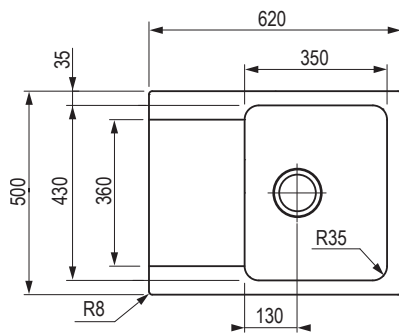

Tectonite® kitchen sinks with drainboard

OID 611-62