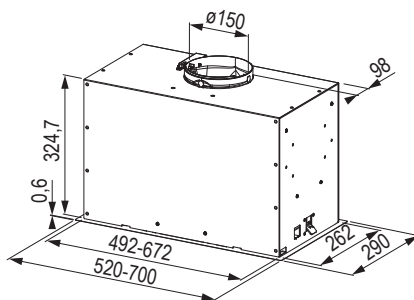

kitchen hoods

FBFE XS A52 stainless steel

code	assembly width (mm)	colour
477904	520	stainless steel

- power: 280/540/620 m³/h (min, max and intensive level)
- power levels: 3
- control: push buttons
- lighting: LED strip 1 × 6 W, 3000 K
- weight: 9 kg
- energy class (E): B
- max. noise level: 67 dB (A)
- stainless steel surface
- intended for installation into cabinet

Accessories

43209	UF 05 activated charcoal odour filter
335042	odour filter UF 11 with long lifetime
F00113	backdraft shutter ZK150 – 150 mm diameter