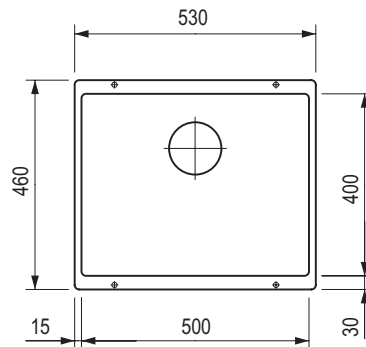

Subline 500-U, without pull rod

anthracite	grey rock	white	tartufo
358603	358604	358607	358610
black	white soft	grey volcano	
402543	498228	498227	

Dimensions: 530 × 460 mm

- cut-out: 500 × 400 mm
- depth: 190 mm
- waste and overflow fitting with space-saving pipe, 3 1/2" InFino® strainer waste
- the appropriate fittings are included in the packaging; to connect 2 sinks, a connecting component 314077 must be purchased additionally

Accessories

358350	TOP universal runners
233128	wooden chopping board
202432	glass chopping board
210674	stainless steel bowl