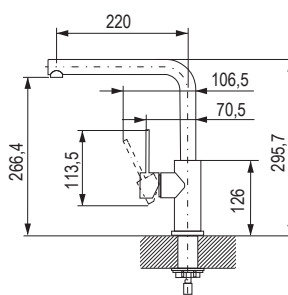

Lanora and Lanora-S with pull-out spray

- pressure kitchen tap
- 360° swivel spout
- stabilising plate increases the stability of the kitchen tap
- cartridge with ceramic gaskets