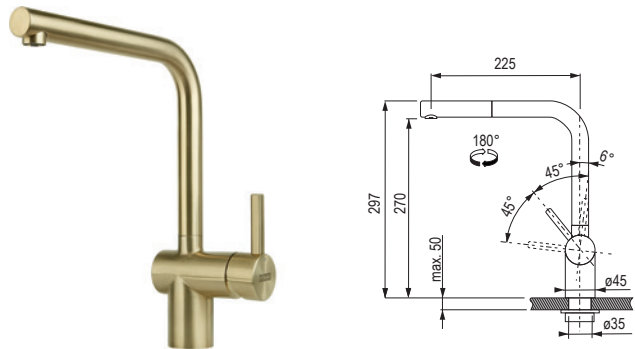

FC 3834 ATLAS NEO

stainless steel	stainless steel black	stainless steel gold	stainless steel copper	stainless steel anthracite
384484	463161	463158	463159	463160

- not suitable for installation in stainless steel kitchen sinks
- level mixer tap
- pressure tap
- 45 cm hoses