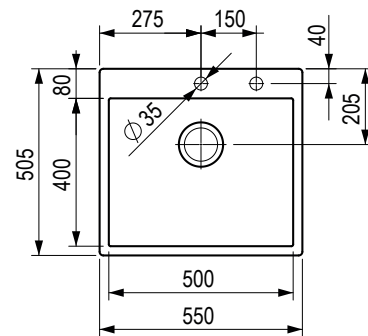

- Dimensions:** 787 × 520 mm
- cut-out: 773 × 506 mm
 - kitchen sink depth: 232 mm
 - thickness: 1 mm

Dnipro

① Space-saving siphon with drain remote control and hole cover for kitchen tap included.

code	description
482141	865 × 505 mm with drain remote control, top/bottom/flushmount installation

- Dimensions:** 865 × 505 mm
- cut-out: 846 × 486 mm
 - kitchen sink depth: 235 mm
 - thickness: 1.2 mm

StrongSinks S3 – stainless steel kitchen sinks, welded, without drainboard

Duna 500

Space-saving siphon with drain remote control and hole cover for kitchen tap included.

code	description
482140	top/flushmount installation

- Dimensions:** 500 × 505 mm
- cut-out: 486 × 491 mm
 - kitchen sink depth: 203 mm
 - thickness: 1.2 mm

Duna 550

Space-saving siphon with drain remote control and hole cover for kitchen tap included.