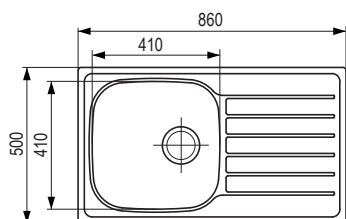

StrongSinks S1 pressed stainless steel kitchen sinks, with and without drainboard

Odra

code	description
506001	top installation

- Dimensions:** 652 × 503 mm
- kitchen sink: 410 × 410 mm
 - kitchen sink depth: 185 mm
 - cut-out: 638 × 489 mm
 - thickness: 0.7 mm

Nisa

code	description
505998	top installation

- Dimensions:** 780 × 480 mm
- kitchen sink: 350 × 400 mm
 - kitchen sink depth: 180 mm
 - cut-out: 766 × 466 mm
 - thickness: 0.7 mm

Mohan

code	description
502486	top installation