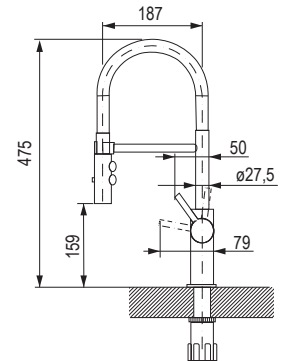

Catris-S Flexo

chrome

402551

PVD steel

402552

black matt

402553

satin dark steel

516396

- 360° swivel spout
- cartridge with ceramic gasket
- flexible hoses with a length of 450 mm and a 3/8" nut for easy installation
- stabilising plate increases the stability of the kitchen tap when it is built into stainless steel kitchen sinks
- patented aerator reduces the formation of limescale