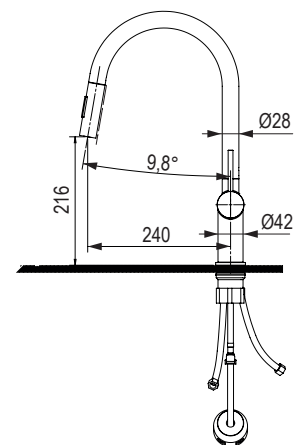

NERIS

black matt	beige/stainless steel	grey/stainless steel	white/stainless steel	stainless steel
536339	536340	536341	536342	536343

Type of kitchen tap:

- level mixer tap
- 360° swivel spout
- with pull-out spray

Package content:

- kitchen tap
- connection hoses
- assembly package
- installation instructions