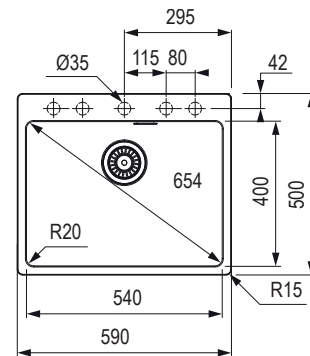

MRG 610-54 FTL