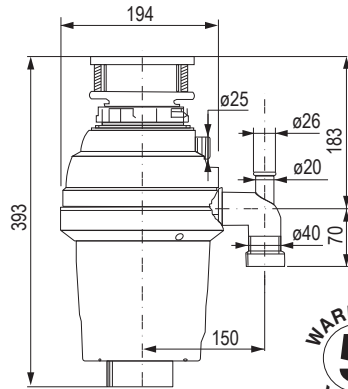

waste disposers

EcoMaster LCD EVO3 kitchen food waste disposer for catering facilities

code	description
337734	1 HP (750 W)

- for medium-demanding commercial facilities with a frequency of 200 to 300 meals per hour
- kitchens, restaurants, schools, hospitals, retirement homes, congregate care facilities, canteens

TECHNICAL INFORMATION:

- speed: 2800 rpm
- torque: 2 Nm
- chamber volume: 1.9 l
- crushing segments: stainless steel, reinforced blades
- weight: 5.7 kg

Pneumatic switch for EcoMaster waste disposers

code	colour
367540	matt stainless steel
500886	polished chrome
500888	black matt
500889	matt white

- serves as a controller to start the waste disposer (direct connection to the waste disposer)
- standard positioning in the kitchen sink area, same as the kitchen tap
- (35 mm hole)
- waste disposers can be used also without this controller (using a switch-operated electric socket)