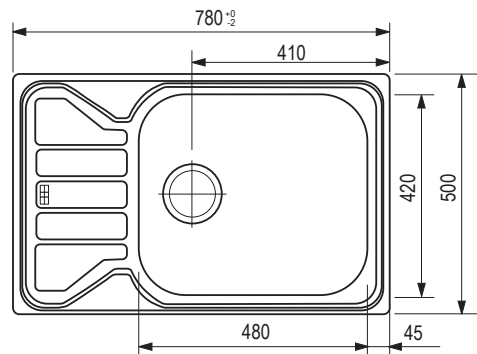

FLN 611-78 LB/FLL611-78 LB